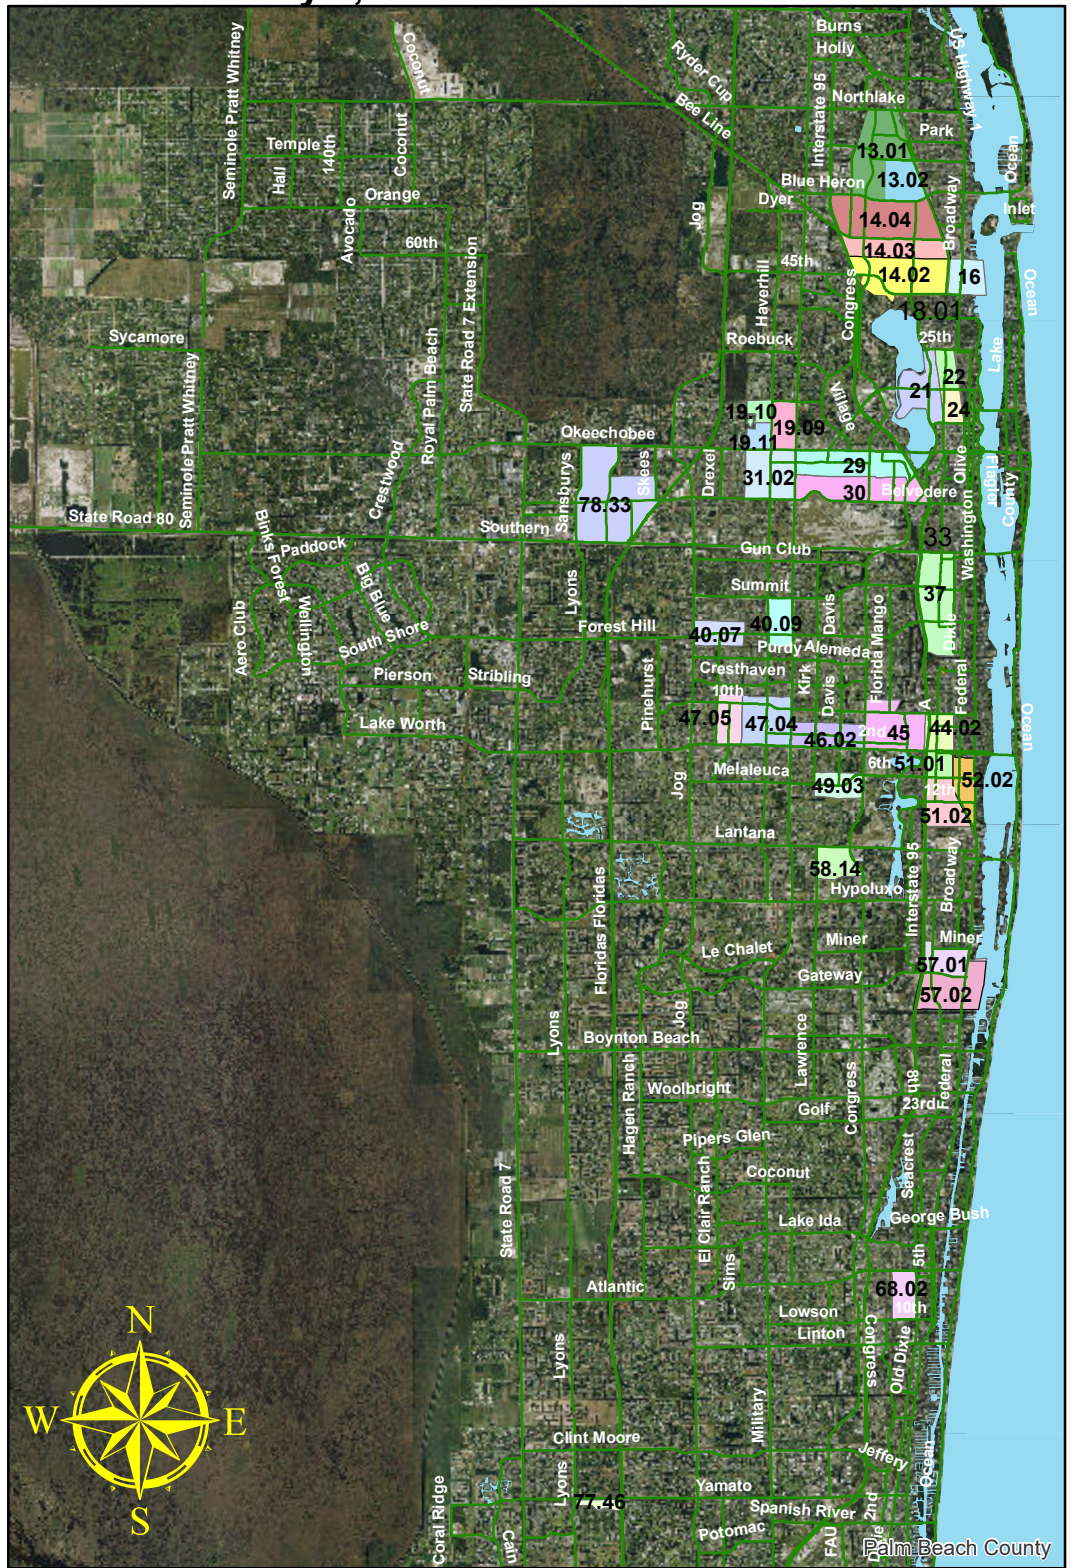

PALM BEACH COUNTY QUALIFIED CENSUS TRACTS - EAST As of January 1, 2022

Legend

Qualified Census Tracts

- 001301
- 001302
- 001402
- 001403
- 001404
- 001600
- 001909
- 001910
- 001911
- 002100
- 002200
- 002400
- 002900
- 003000
- 003102
- 003700
- 004007
- 004009
- 004402
- 004500
- 004602
- 004704
- 004705
- 004903
- 005101
- 005102
- 005202
- 005701
- 005702
- 005814
- 006802
- 007746
- 007833

Source: 2021 IRS Section 42(d)(5)(B)

Prepared by PBC Housing and Economic Development - December 2021

Major Roads

Major Water