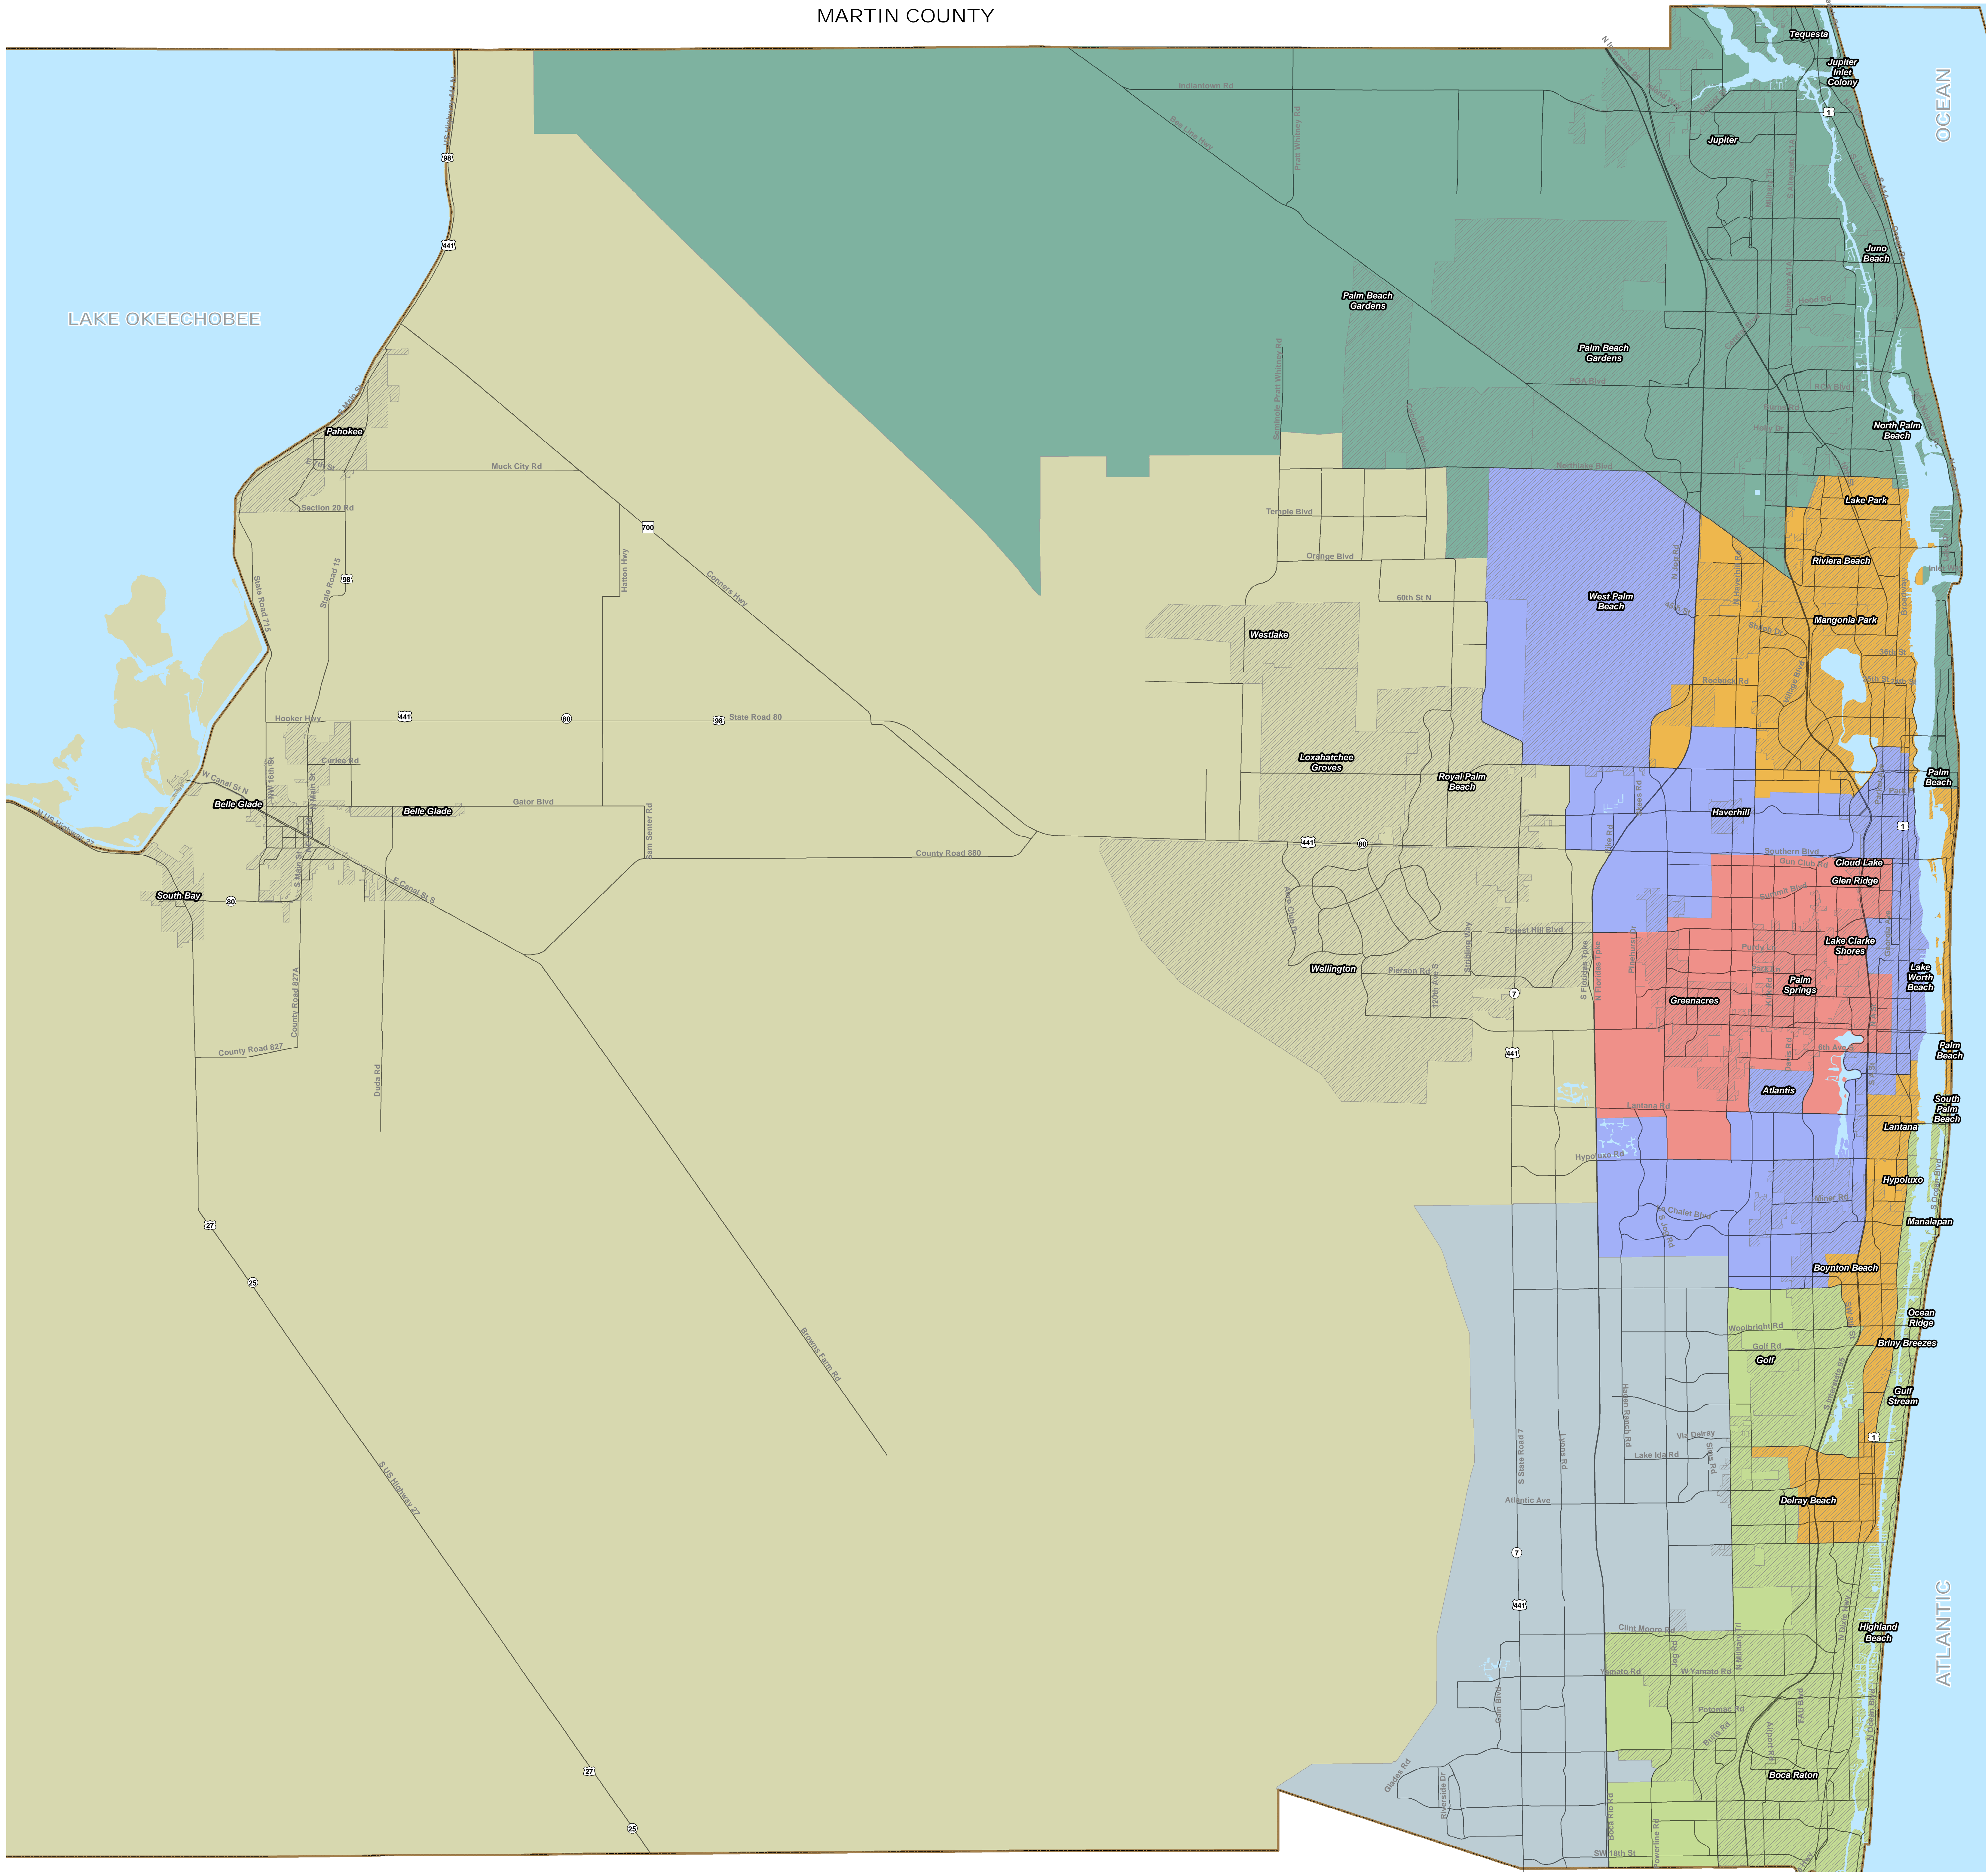

MARTIN COUNTY

BROWARD COUNTY

Palm Beach County Commissioner Districts

DISTRICT

- 1 Maria G. Marino
- 2 Gregg K. Weiss
- 3 Dave Kerner
- 4 Robert S. Weinroth
- 5 Maria Sachs
- 6 Melissa McKinlay
- 7 Mack Bernard
- Municipalities

Disclaimer:

"Legal: Palm Beach County is providing this data "as is," and Palm Beach County disclaims any and all warranties, whether expressed or implied, including (without limitation) any implied warranties of merchantability or fitness for a particular purpose. In no event will Palm Beach County be liable to you or any third party for any direct, indirect, incidental, consequential, special, or exemplary damages or lost profits resulting from any use or misuse of this data."