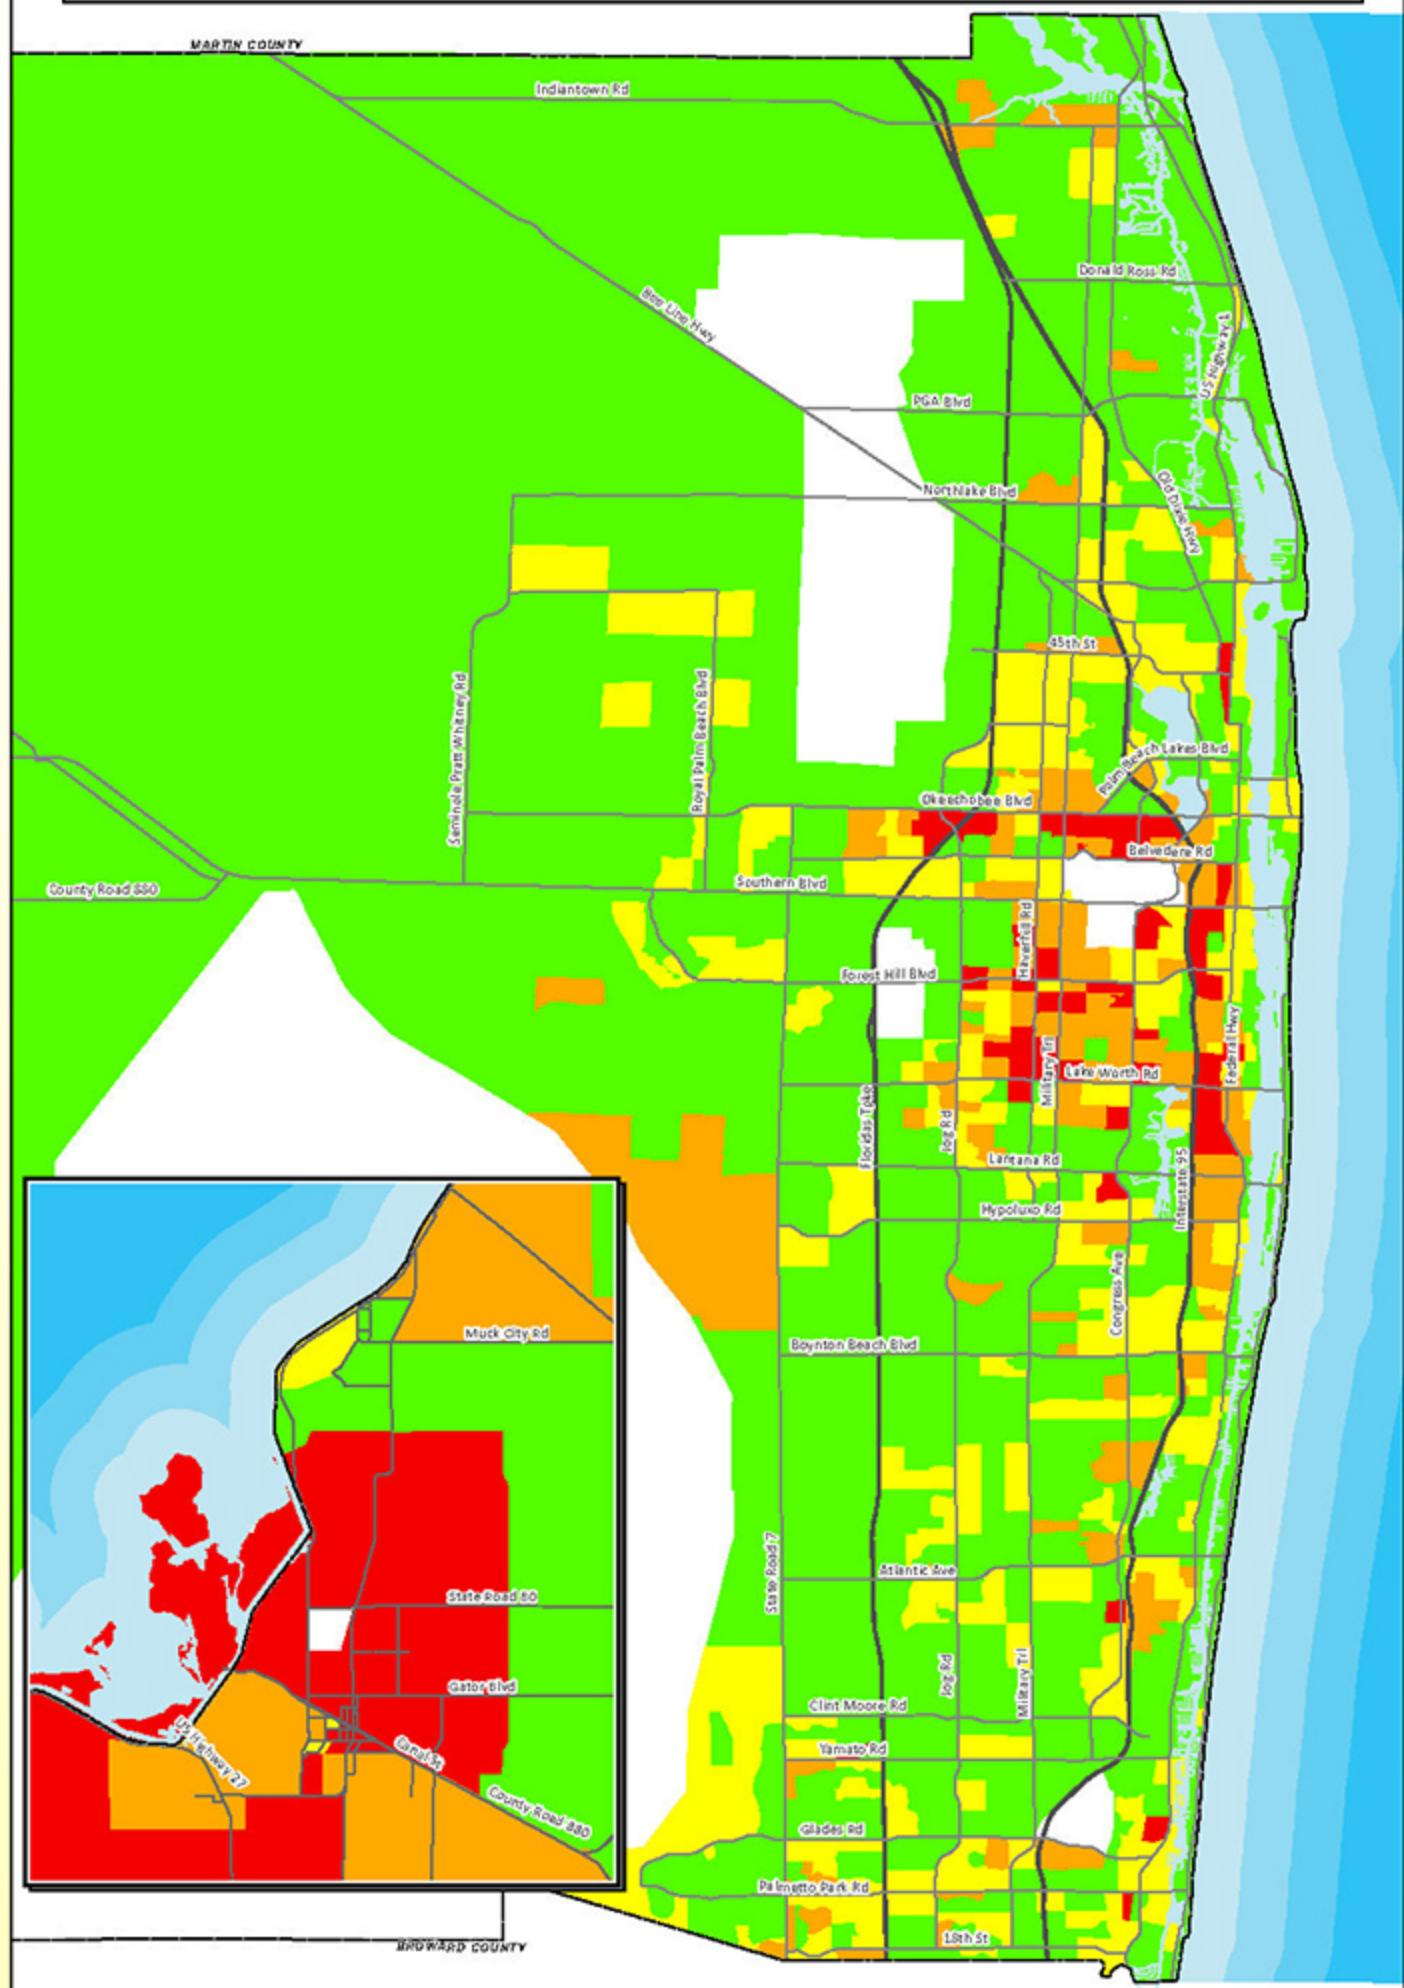

2020 Census

Limited English Speaking Households

Limited English Households

Less than 4.5%	12.1% - 26%
4.6% - 12%	Greater than 26%