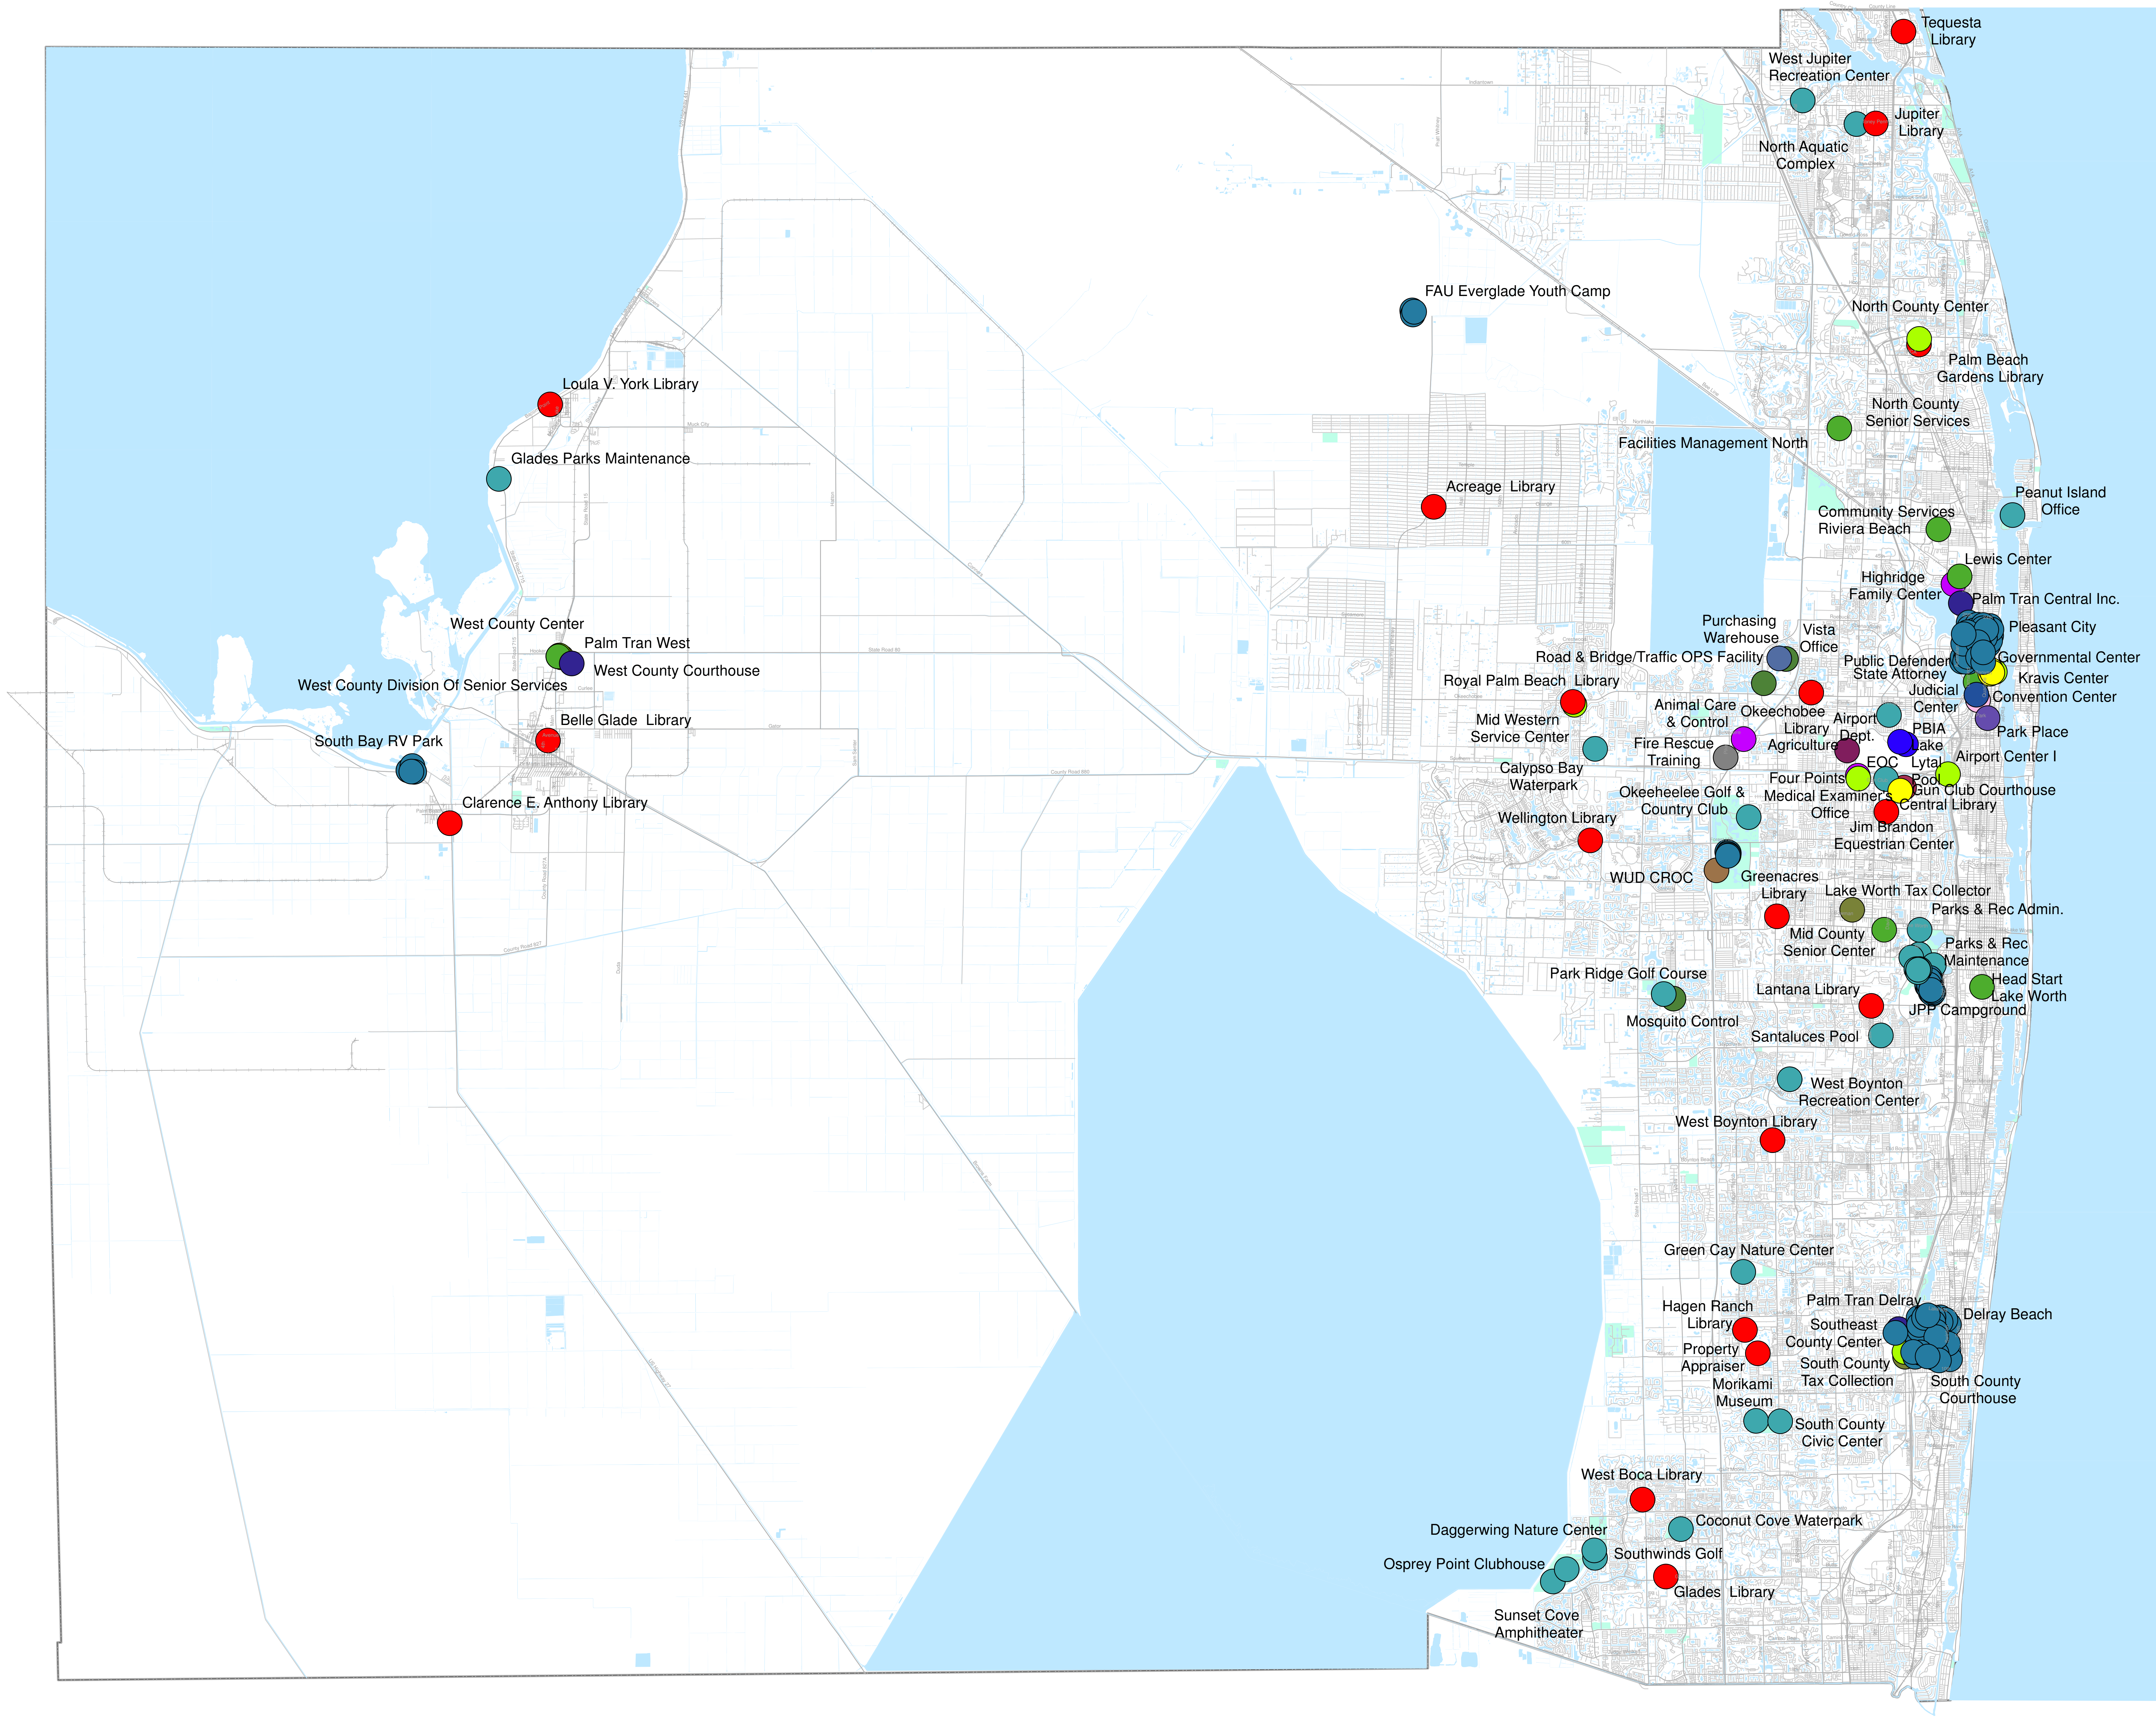

Palm Beach County Free Public Internet Access

Legend

FREE PUBLIC INTERNET ACCESS DEPARTMENT

- AGRICULTURE
- AIRPORT
- COMMUNITY SERVICES
- CONVENTION CENTER
- ENGINEERING
- EXTERNAL AGENCIES
- FACILITIES
- FIRE RESCUE
- GOVERNMENT CENTERS
- JUDICIAL
- LIBRARIES
- MEDICAL EXAMINER
- OUTSIDE COVERAGE
- PALM TRAN
- PARKS AND RECREATION
- PUBLIC SAFETY
- PURCHASING
- TAX COLLECTOR
- WAREHOUSE
- WATER UTILITIES

— RAILROAD
— PBC MAJOR ROADS
— PBC MINOR ROADS
■ WATER
□ PBC BOUNDARY
■ PBC PARKS

Produced by FDB 2nd Edition 03/04/2015

1:100,000