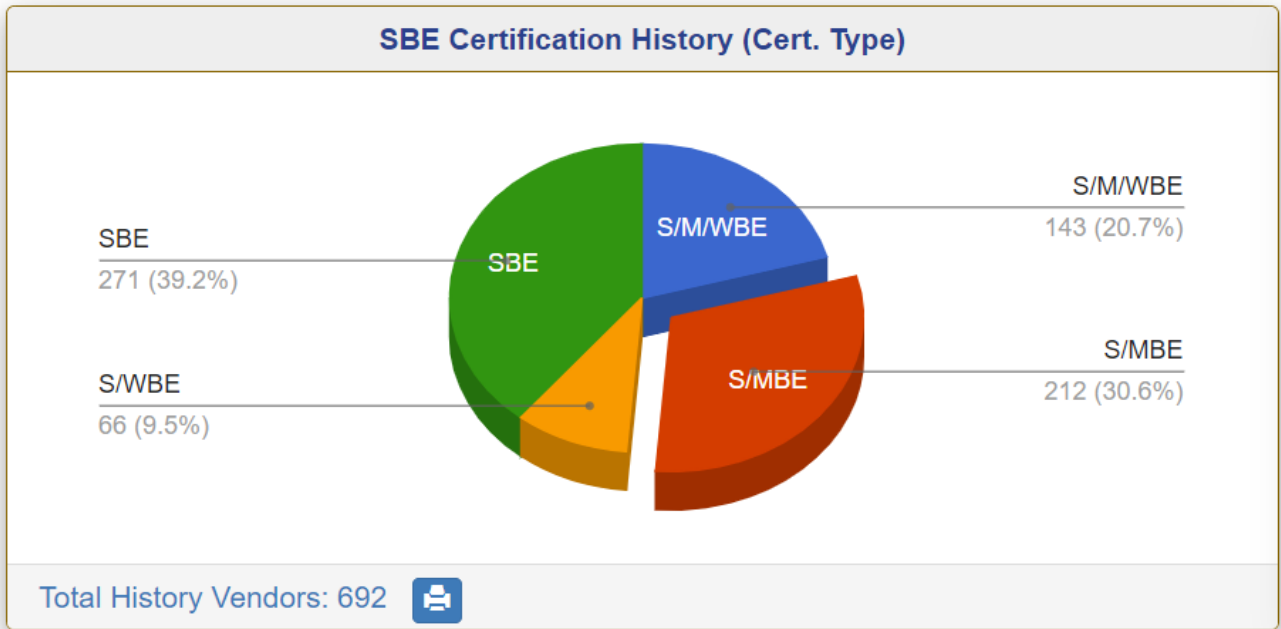

Palm Beach County

Equal Business Opportunity

Small Business Certification Status

May 15, 2024

Palm Beach County

Equal Business Opportunity

Small Business Certification Status

May 15, 2024

Note: Female Asian accounts for 7 (1%)

Palm Beach County

Equal Business Opportunity

Small Business Certification Status

May 15, 2024

SBE Certification History (Business Class)

Total History Vendors: 692

SBE Certification History (District)