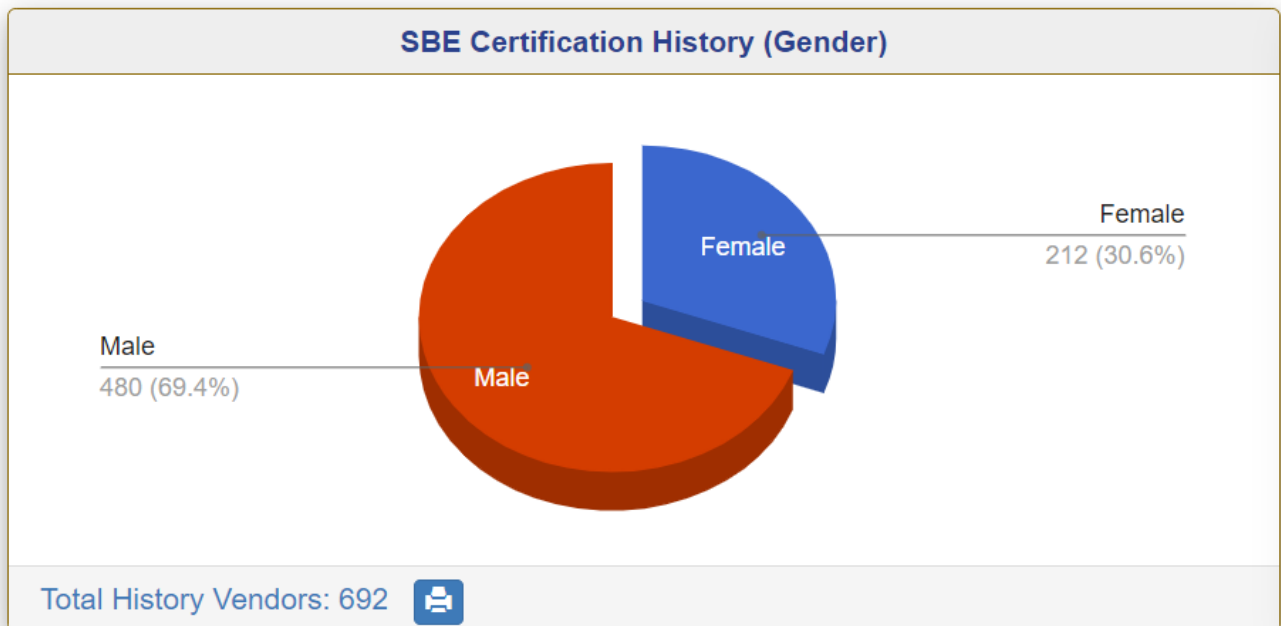

Palm Beach County

Equal Business Opportunity

Small Business Certification Status

May 15, 2024

Palm Beach County

Equal Business Opportunity

Small Business Certification Status

May 15, 2024

Note: Female Asian accounts for 7 (1%)

Palm Beach County

Equal Business Opportunity

Small Business Certification Status

May 15, 2024

SBE Certification History (Business Class)

Total History Vendors: 692

SBE Certification History (District)