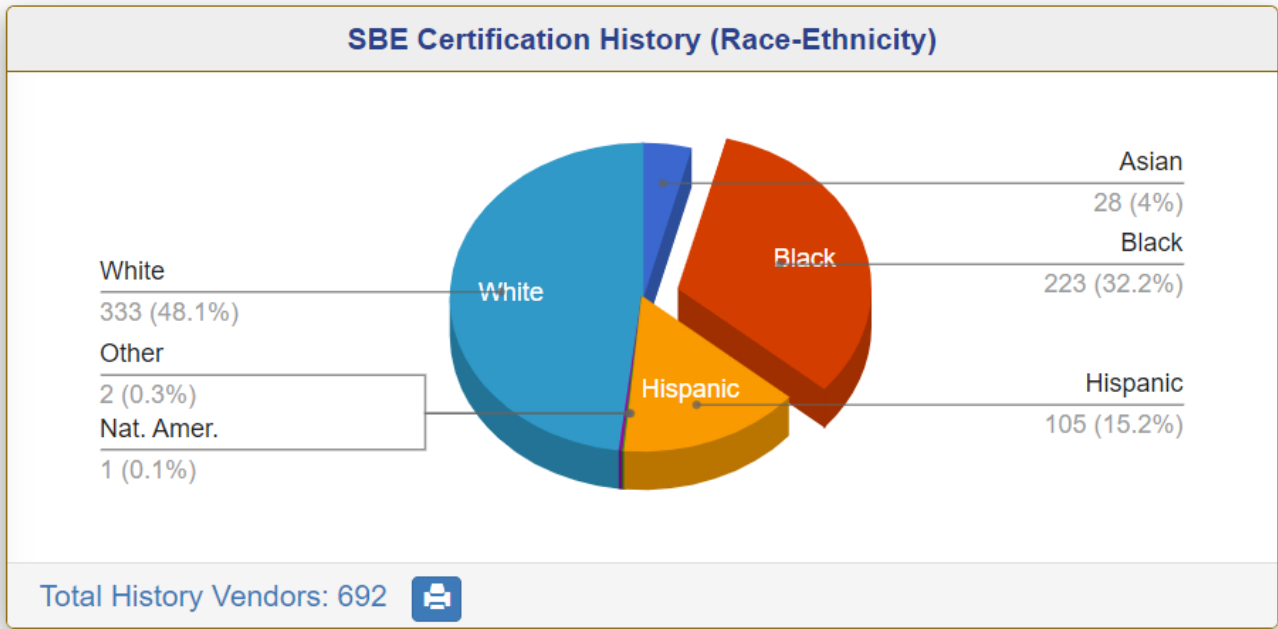

Palm Beach County

Equal Business Opportunity

Small Business Certification Status

May 15, 2024

Palm Beach County

Equal Business Opportunity

Small Business Certification Status

May 15, 2024

Note: Female Asian accounts for 7 (1%)

Palm Beach County

Equal Business Opportunity

Small Business Certification Status

May 15, 2024

SBE Certification History (Business Class)

Total History Vendors: 692

SBE Certification History (District)