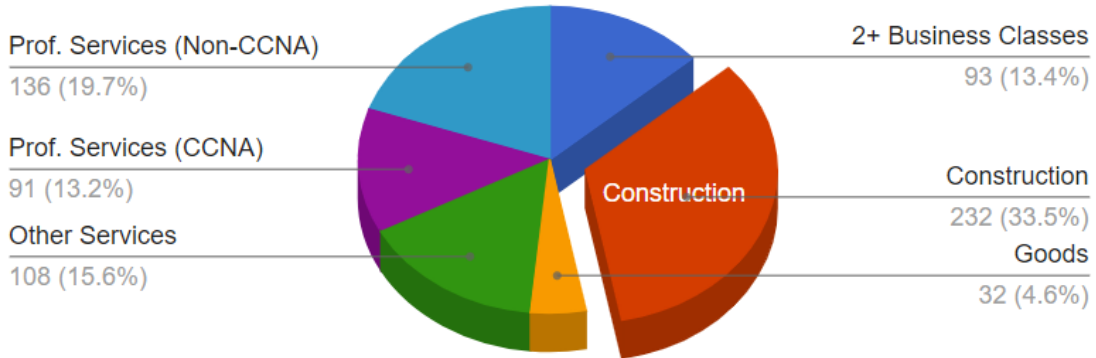

Note: Female Asian accounts for 7 (1%)

Palm Beach County

Equal Business Opportunity

Small Business Certification Status

May 15, 2024

SBE Certification History (Business Class)

Total History Vendors: 692

SBE Certification History (District)