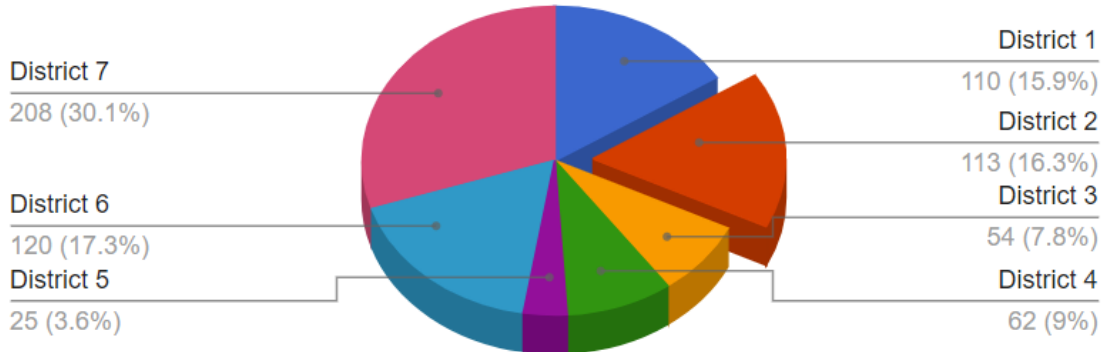

Note: Female Asian accounts for 7 (1%)

Palm Beach County

Equal Business Opportunity

Small Business Certification Status

May 15, 2024

SBE Certification History (Business Class)

Total History Vendors: 692

SBE Certification History (District)