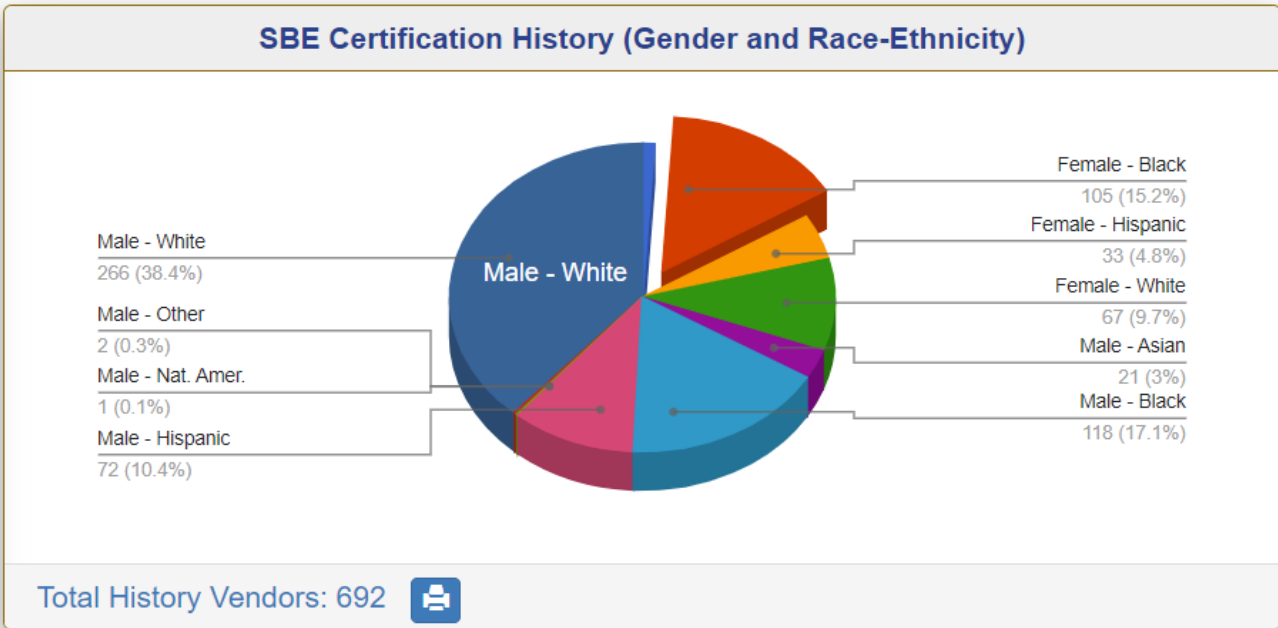

Note: Female Asian accounts for 7 (1%)

Palm Beach County

Equal Business Opportunity

Small Business Certification Status

May 15, 2024

SBE Certification History (Business Class)

Total History Vendors: 692

SBE Certification History (District)