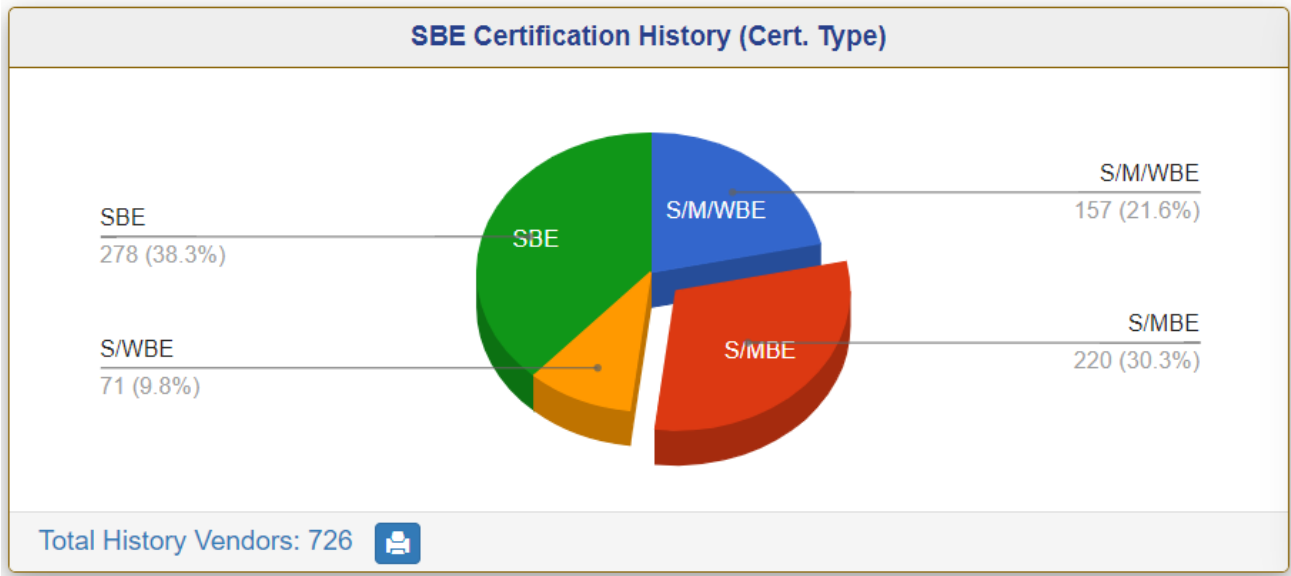

Palm Beach County  
Equal Business Opportunity  
Small Business Certification Status

September 17, 2024