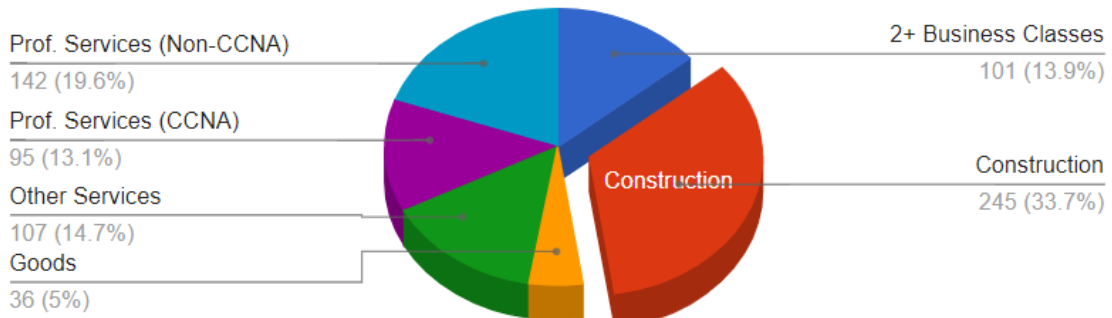

SBE Certification History (Business Class)

Total History Vendors: 726