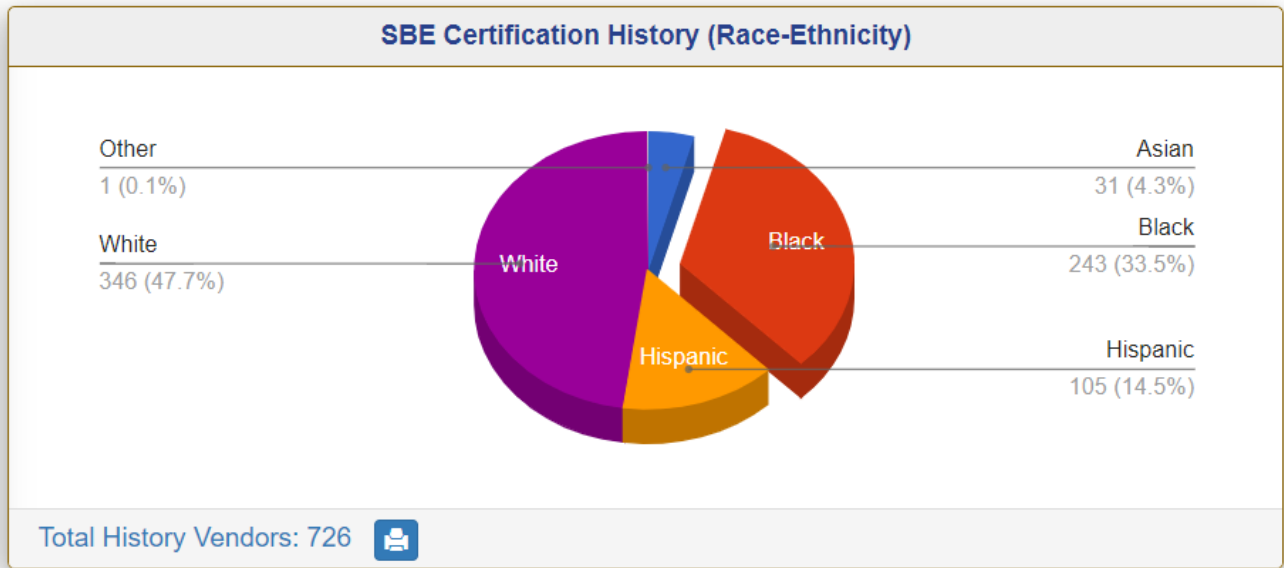

*Other - Native American