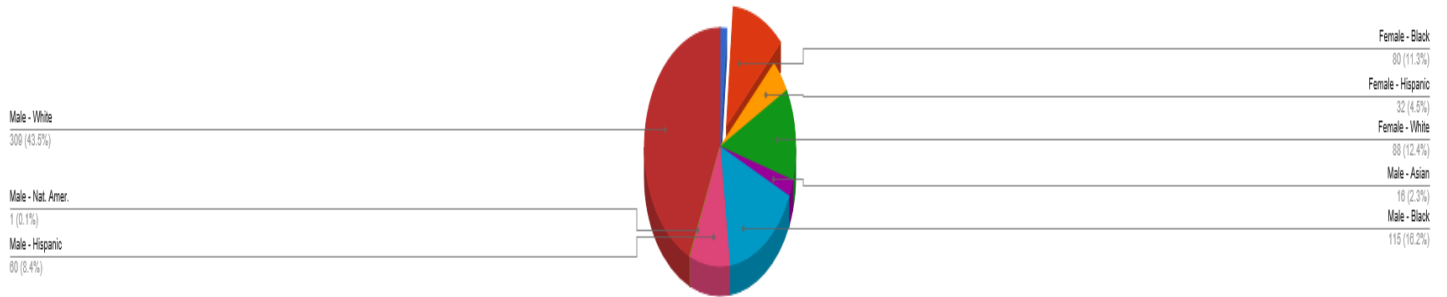

### Small Business Certification Status

April 20, 2022

Current SBE Certifications (Race-Ethnicity)

Total Certified Vendors: 711

Current SBE Certifications (Gender and Race-Ethnicity)

Total Certified Vendors: 711