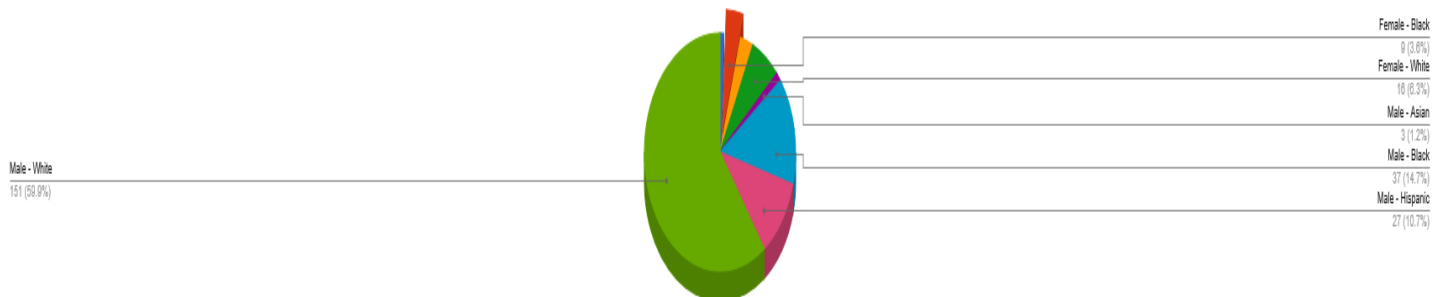

Current SBE Certifications (Bus. Class Construction / Gender & Race-Ethnicity)

Total Certified Vendors: 252