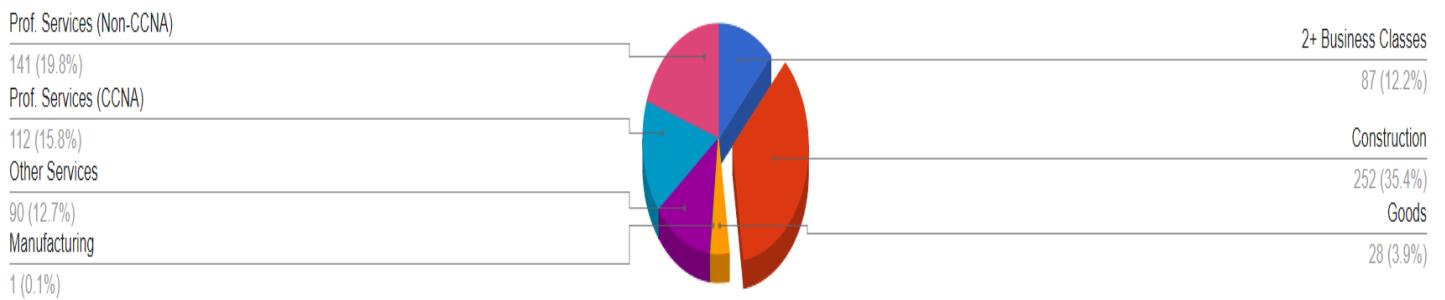

### Small Business Certification Status

April 20, 2022

Current SBE Certifications (Cert. Type)

Total Certified Vendors: 711

Current SBE Certifications (Gender)

Total Certified Vendors: 711

Current SBE Certifications (Business Class)

Total Certified Vendors: 711