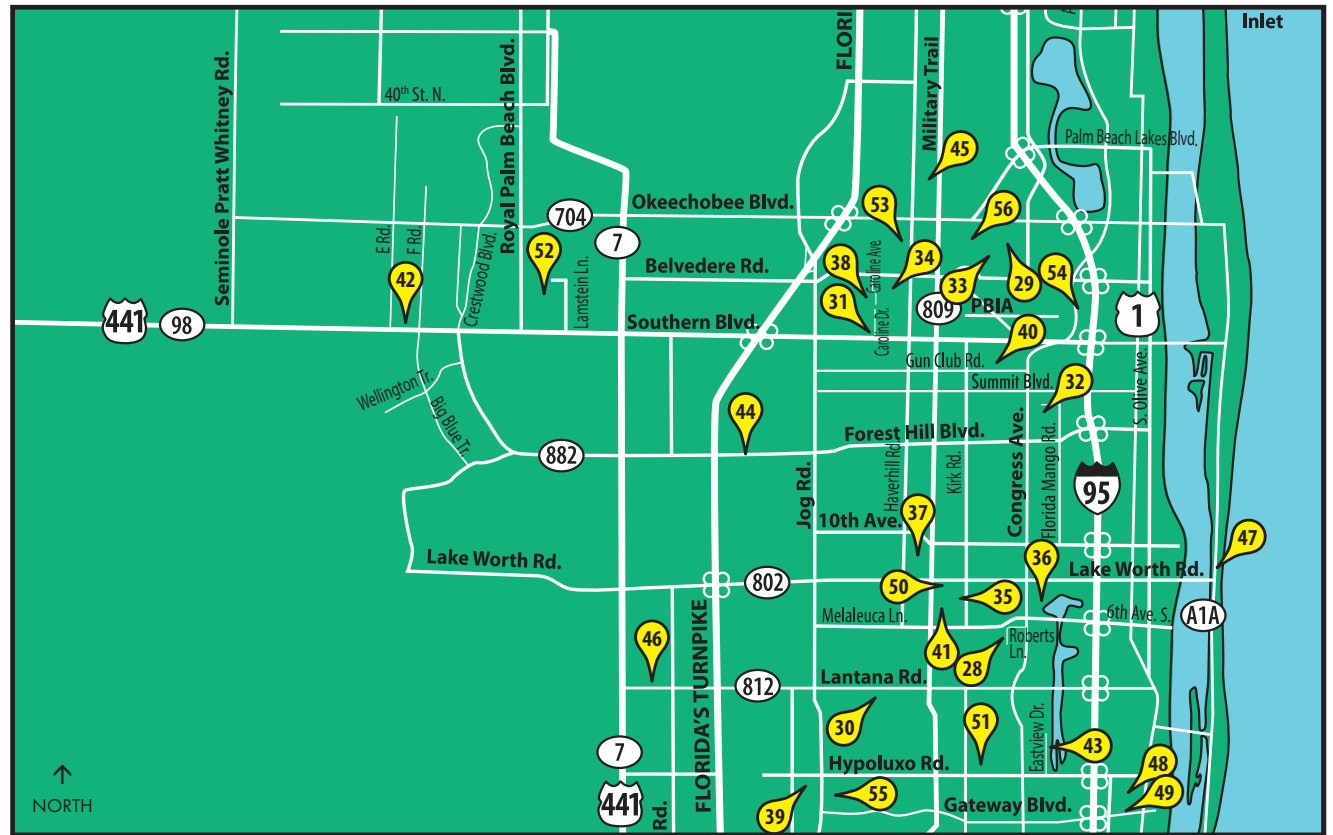

- **28 Affron Park**
  4777 Serafica Dr.
  Lake Worth
- **29 Belvedere Heights Park**
  2508 Bridgeman Drive,
  West Palm Beach
- **30 Buttonwood Park**
  5300 Lantana Rd.
  Lake Worth
- **31 Caroline Park**
  67 Caroline Dr.
  West Palm Beach
- **32 Flamango Lake Park**
  2606 Flamango Lake Dr.
  West Palm Beach
- **33 Golfview Heights Park**
  2301 Seminole Blvd.
  West Palm Beach
- **34 Haverhill Park**
  5470 Belvedere Rd.
  Haverhill
- **35 Ixora Park**
  4246 Lilac Cir.
  Lake Worth
- **36 John Prince Park**
  2700 6th Ave. S.
  4759 S. Congress Ave.
  2520 Lake Worth Rd.
  Lake Worth
- **37 Kenwood Park**
  4645 Clinton Blvd.
  Lake Worth
- **38 Lake Belvedere Estates Park**
  675 Caroline Ave.
  West Palm Beach
- **39 Lake Charleston Park**
  7001 Charleston Shores Blvd.
  Lake Worth
- **40 Lake Lytal Park**
  3645 Gun Club Rd.
  West Palm Beach
- **41 Lake Worth West Park**
  4150 Vermont Ave.
  Lake Worth
- **42 Loxahatchee Groves Park**
  13901 Southern Blvd.
  Loxahatchee Groves
- **43 Melear Park**
  6684 Eastview Dr.
  Lantana
- **44 Okeehееlee Park**
  7715 Forest Hill Blvd.
  West Palm Beach
- **45 Old Trail Park**
  2739 N. Old Military Tr.
  West Palm Beach
- **46 Park Ridge Public Golf Course**
  9191 Lantana Rd.
  Lake Worth
- **47 R. G. Kreuzler Park**
  2882 S. Ocean Blvd.
  Palm Beach
- **48 San Castle Community Park**
  1101 Mentone Rd.
  Lake Worth
- **49 San Castle Neighborhood Park**
  1065 Highview Rd.
  Lake Worth
- **50 Sanders Drive Park**
  4247 Sanders Dr.
  Lake Worth

- **51 Santaluces Athletic and Aquatic Complex**
  6750/6880 Lawrence Rd.
  Lantana
- **52 Seminole Palms Park**
  151 Lamstein Ln.
  Royal Palm Beach
- **53 Stacy Street Park**
  5060 Stacy St.
  West Palm Beach
- **54 Stub Canal Park**
  2140 Oglethorpe Rd.
  West Palm Beach
- **55 West Boynton Park/ Recreation Center**
  6000 Northtree Blvd.
  Lake Worth
- **56 Westgate Park/ Recreation Center**
  3691 Oswego Ave.
  West Palm Beach