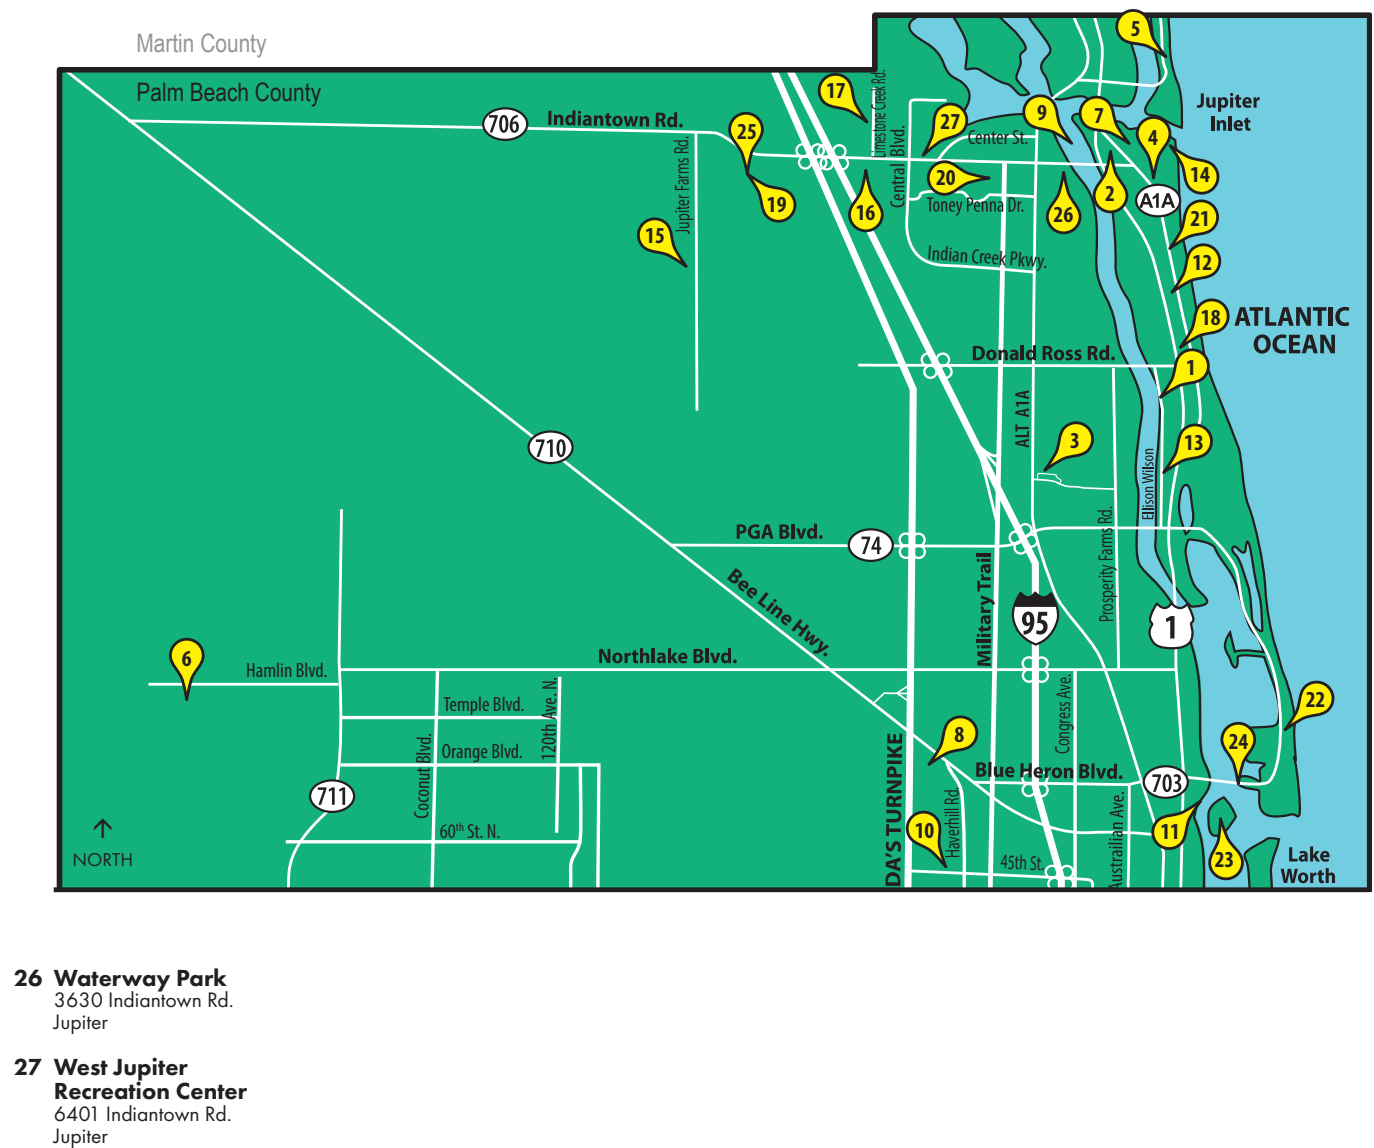

- **1 Bert Winters Park**
  13425 Ellison Wilson Rd.
  Juno Beach
- **2 Burt Reynolds Park**
  805 N. U.S. Hwy. 1, Jupiter
- **3 Cabana Colony Park**
  3855 Holiday Rd.
  Palm Beach Gardens
- **4 Carlin Park**
  400 S. S.R. A1A, Jupiter
- **5 Coral Cove Park**
  1600 Beach Rd., Tequesta
- **6 County Pines
  Recreational Complex
  at Samuel Friedland Park**
  18500 Hamlin Blvd.
  Loxahatchee
- **7 DuBois Park**
  19075 DuBois Rd.
  Jupiter
- **8 Dyer Park**
  7301 Haverhill Rd.
  West Palm Beach
- **9 Fullerton Island**
  Intracoastal Waterway
  Jupiter
- **10 Gramercy Park**
  5675 Parke Avenue
  West Palm Beach
- **11 Jim Barry
  Light Harbor Park**
  1800 Broadway
  Riviera Beach
- **12 Juno Beach Park**
  14775 U.S. Highway 1
  Juno Beach
- **13 Juno Park**
  2090 Juno Rd., Juno Beach
- **14 Jupiter Beach Park**
  1375 Jupiter Beach Rd.
  Jupiter
- **15 Jupiter Farms Park**
  16655 Jupiter Farms Rd.
  Jupiter
- **16 Kennedy Estates Park**
  6811 Booker T. Blvd.
  Jupiter
- **17 Limestone Creek Park**
  18301 Limestone Creek Rd.
  Jupiter
- **18 Loggerhead Park**
  14200 U.S. Hwy. 1
  Juno Beach
- **19 Loxahatchee River
  Battlefield Park**
  9060 Indiantown Rd.
  Jupiter
- **20 North County
  Aquatic Complex**
  861 Toney Penna Dr.
  Jupiter
- **21 Ocean Cay Park**
  2188 Marcinski Rd.
  Jupiter
- **22 Ocean Reef Park**
  3860 N. Ocean Drive
  Riviera Beach
- **23 Peanut Island Park**
  Intracoastal Waterway
  near the Lake Worth Inlet
  Riviera Beach
- **24 Phil Foster Park**
  900 E. Blue Heron Blvd.
  Riviera Beach
- **25 Riverbend Park**
  9060 Indiantown Rd.
  Jupiter