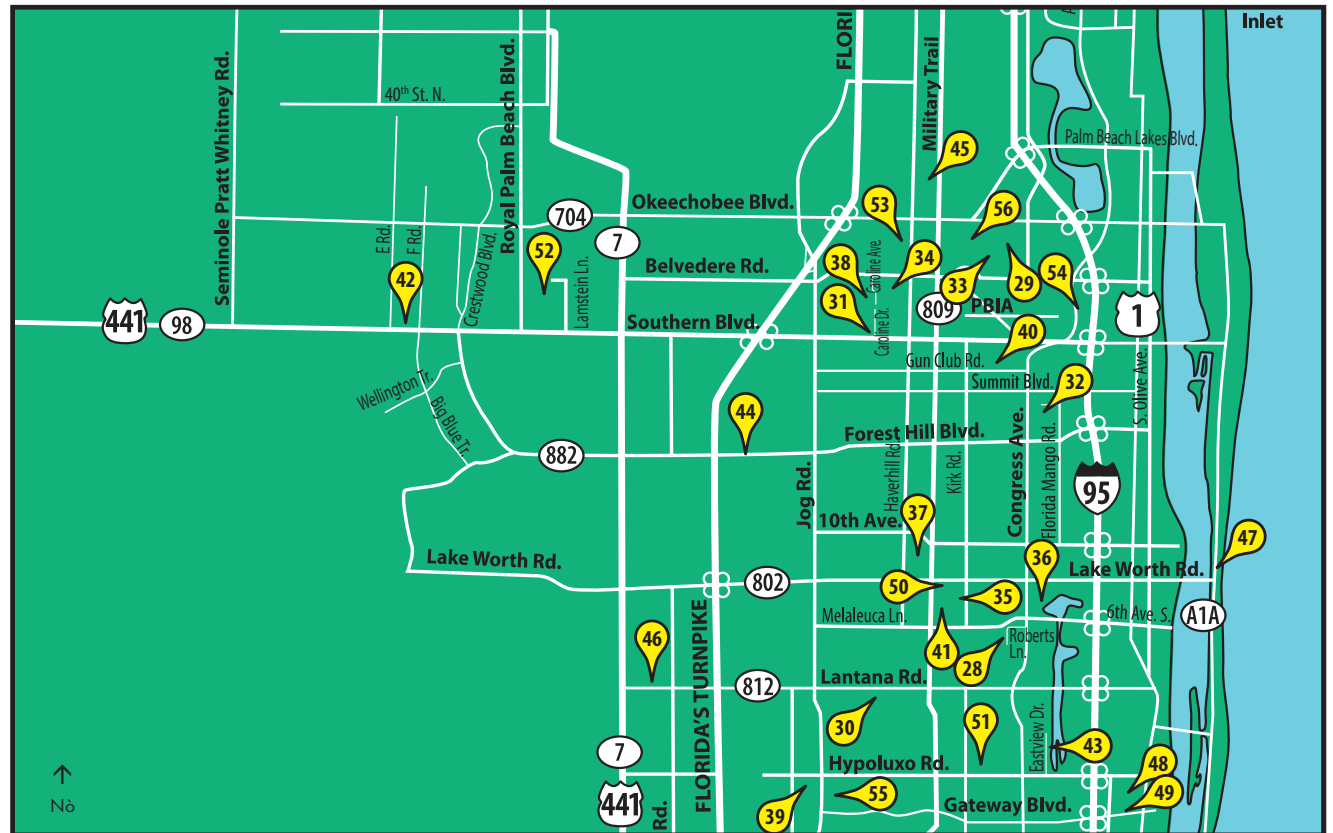

- **28 Affron Park**
  4777 Serafica Dr.
  Lake Worth
- **29 Belvedere Heights Park**
  2508 Bridgeman Drive,
  West Palm Beach
- **30 Buttonwood Park**
  5300 Lantana Rd.
  Lake Worth
- **31 Caroline Park**
  67 Caroline Dr.
  West Palm Beach
- **32 Flamango Lake Park**
  2606 Flamango Lake Dr.
  West Palm Beach
- **33 Golfview Heights Park**
  2301 Seminole Blvd.
  West Palm Beach
- **34 Haverhill Park**
  5470 Belvedere Rd.
  Haverhill
- **35 Ixora Park**
  4246 Lilac Cir.
  Lake Worth
- **36 John Prince Memorial Park**
  2700 6th Ave. S.
  4759 S. Congress Ave.
  2520 Lake Worth Rd.
  Lake Worth
- **37 Kenwood Park**
  4645 Clinton Blvd.
  Lake Worth
- **38 Lake Belvedere Estates Park**
  675 Caroline Ave.
  West Palm Beach
- **39 Lake Charleston Park**
  7001 Charleston Shores Blvd.
  Lake Worth
- **40 Lake Lytal Park**
  3645 Gun Club Rd.
  West Palm Beach
- **41 Lake Worth West Park**
  4150 Vermont Ave.
  Lake Worth
- **42 Loxahatchee Groves Park**
  13901 Southern Blvd.
  Loxahatchee Groves
- **43 Melear Park**
  6684 Eastview Dr.
  Lantana
- **44 Okeehetee Park**
  7715 Forest Hill Blvd.
  West Palm Beach
- **45 Old Trail Park**
  2739 N. Old Military Tr.
  West Palm Beach
- **46 Park Ridge Public Golf Course**
  9191 Lantana Rd.
  Lake Worth
- **47 R.G. Kreusler Memorial Park**
  2882 S. Ocean Blvd.
  Palm Beach
- **48 San Castle Community Park**
  1101 Mentone Rd.
  Lake Worth
- **49 San Castle Neighborhood Park**
  1065 Highview Rd.
  Lake Worth
- **50 Sanders Drive Park**
  4247 Sanders Dr.
  Lake Worth

- **51 Santalucas Athletic and Aquatic Complex**
  6750/6880 Lawrence Rd.
  Lantana
- **52 Seminole Palms Park**
  151 Lamstein Ln.
  Royal Palm Beach
- **53 Stacy Street Park**
  5060 Stacy St.
  West Palm Beach
- **54 Stub Canal Park**
  2140 Oglethorpe Rd.
  West Palm Beach
- **55 West Boynton Park/ Recreation Center**
  6000 Northtree Blvd.
  Lake Worth
- **56 Westgate Park/ Recreation Center**
  3691 Oswego Ave.
  West Palm Beach