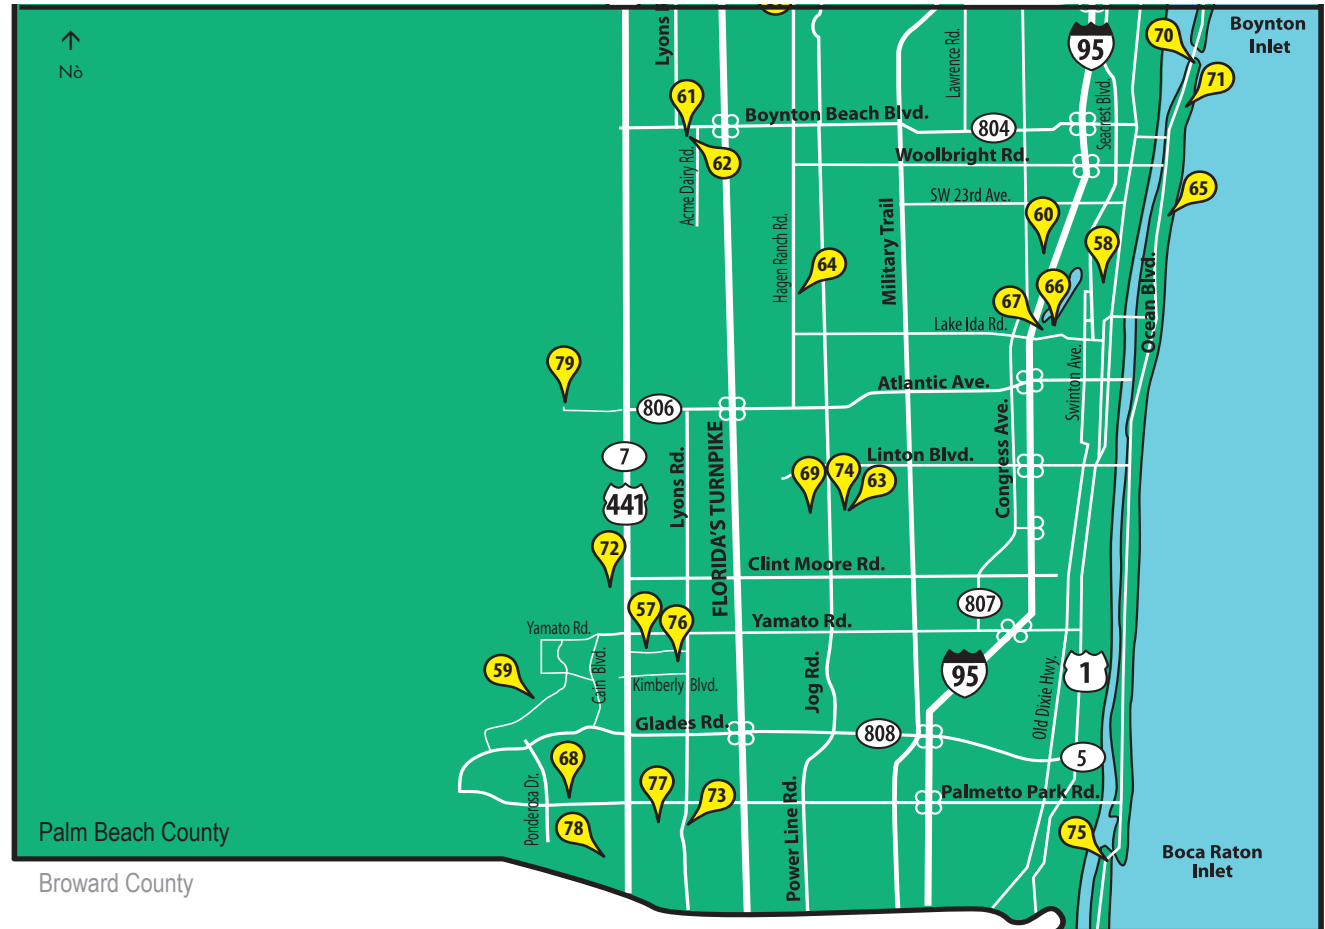

- **57 American Homes Park**
  9779 Liberty Rd
  Boca Raton
- **58 Aqua Crest Pool**
  2503 Seacrest Blvd.
  Delray Beach
- **59 Burt Aaronson South County Regional Park**
  11200 Park Access Rd.
  12551 Glades Rd.
  west of Boca Raton
- **60 Caloosa Park**
  1300 S.W. 35th Ave.
  Boynton Beach
- **61 Canyon Amphitheater**
  8802 Boynton Beach Blvd.
  Boynton Beach
- **62 Canyon District Park**
  8788 Sen. Joe Abruzzo Ave.
  Boynton Beach
- **63 Governor Lawton Chiles Memorial Park**
  6541 Morikami Park Rd.
  Delray Beach
- **64 Green Cay Nature Center and Wetlands**
  12800 Hagen Ranch Rd.
  Boynton Beach
- **65 Gulfstream Park**
  4489 N. Ocean Blvd.
  Gulfstream
- **66 Lake Ida East Park**
  950 N.W. 9th St.
  Delray Beach
- **67 Lake Ida West Park**
  1455 Lake Ida Rd.
  Delray Beach
- **68 Loggers' Run Park**
  11185 Palmetto Park Rd.
  Boca Raton
- **69 Morikami Park**
  4000 Morikami Park Rd.
  Delray Beach
- **70 Ocean Inlet Park**
  6990 N. Ocean Blvd.
  Ocean Ridge
- **71 Ocean Ridge Hammock Park**
  6620 North Ocean Blvd.
  Ocean Ridge
- **72 Pinewoods Park**
  18069 U.S. Hwy. 441
  Boca Raton
- **73 Sandalfoot Cove Park**
  22334 Lyons Road
  Boca Raton
- **74 South County Civic Center**
  16700 Jog Rd.
  Delray Beach
- **75 South Inlet Park**
  1100 S. Ocean Blvd.
  Boca Raton
- **76 Southwinds Public Golf Course**
  19557 Lyons Rd.
  Boca Raton
- **77 Veteran's Memorial Park**
  9400 W. Palmetto Park Rd.
  Boca Raton
- **78 Watergate Estates Park**
  Boca Raton
- **79 West Delray Regional Park**
  10875 Atlantic Ave.
  Delray Beach