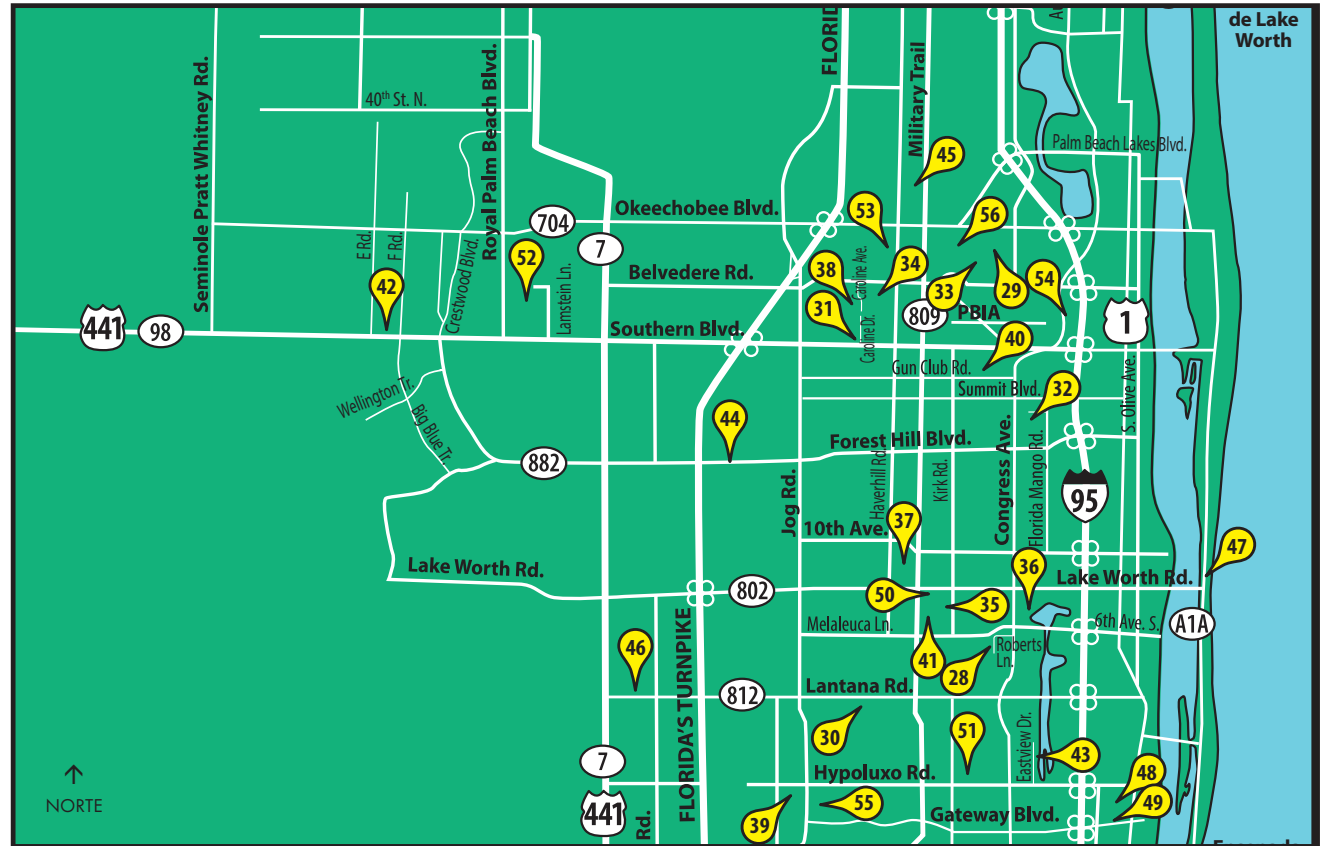

- **28 Affron Park**
  4777 Serafica Dr.
  Lake Worth
- **29 Belvedere Heights Park**
  2508 Bridgeman Drive, West
  Palm Beach
- **30 Buttonwood Park**
  5300 Lantana Rd.
  Lake Worth
- **31 Caroline Park**
  67 Caroline Dr.
  West Palm Beach
- **32 Flamango Lake Park**
  2606 Flamango Lake Dr.
  West Palm Beach
- **33 Golfview Heights Park**
  2301 Seminole Blvd.
  West Palm Beach
- **34 Haverhill Park**
  5470 Belvedere Rd.
  Haverhill
- **35 Ixora Park**
  4246 Lilac Cir.
  Lake Worth
- **36 John Prince Park**
  2700 6th Ave. S.
  4759 S. Congress Ave.
  2520 Lake Worth Rd.
  Lake Worth
- **37 Kenwood Park**
  4645 Clinton Blvd.
  Lake Worth
- **38 Lake Belvedere Estates Park**
  675 Caroline Ave.
  West Palm Beach
- **39 Lake Charleston Park**
  7001 Charleston Shores Blvd.
  Lake Worth
- **40 Lake Lytal Park**
  3645 Gun Club Rd.
  West Palm Beach
- **41 Lake Worth West Park**
  4150 Vermont Ave.
  Lake Worth
- **42 Loxahatchee Groves Park**
  13901 Southern Blvd.
  Loxahatchee Groves
- **43 Melear Park**
  6684 Eastview Dr.
  Lantana
- **44 Okeeheliee Park**
  7715 Forest Hill Blvd.
  West Palm Beach
- **45 Old Trail Park**
  2739 N. Old Military Tr.
  West Palm Beach
- **46 Park Ridge Public Golf Course**
  9191 Lantana Rd.
  Lake Worth
- **47 R. G. Kreuzler Park**
  2882 S. Ocean Blvd.
  Palm Beach
- **48 San Castle Community Park**
  1101 Mentone Rd.
  Lake Worth
- **49 San Castle Neighborhood Park**
  1065 Highview Rd.
  Lake Worth
- **50 Sanders Drive Park**
  4247 Sanders Dr.
  Lake Worth

- **51 Santaluces Athletic and Aquatic Complex**
  6750/6880 Lawrence Rd.
  Lantana
- **52 Seminole Palms Park**
  151 Lamstein Ln.
  Royal Palm Beach
- **53 Stacy Street Park**
  5060 Stacy St.
  West Palm Beach
- **54 Stub Canal Park**
  2140 Oglethorpe Rd.
  West Palm Beach
- **55 West Boynton Park/ Recreation Center**
  6000 Northtree Blvd.
  Lake Worth
- **56 Westgate Park/ Recreation Center**
  3691 Oswego Ave.
  West Palm Beach