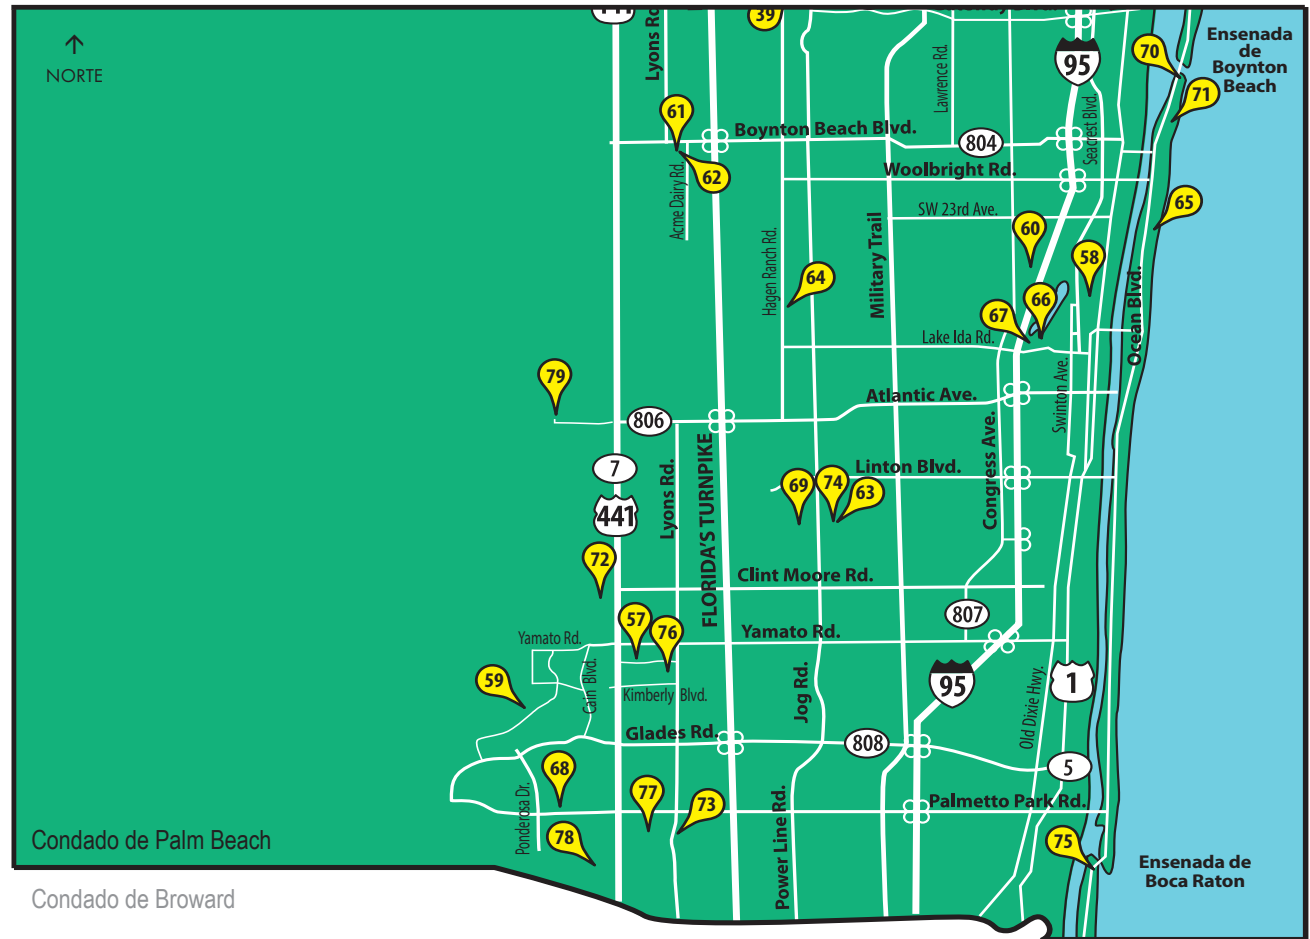

- **57 American Homes Park**
  9779 Liberty Rd
  Boca Raton
- **58 Aqua Crest Pool**
  2503 Seacrest Blvd.
  Delray Beach
- **59 Burt Aaronson South County Regional Park**
  11200 Park Access Rd.
  12551 Glades Rd.
  Oeste de Boca Raton
- **60 Caloosa Park**
  1300 S.W. 35th Ave.
  Boynton Beach
- **61 Canyon Amphitheater**
  8802 Boynton Beach Blvd.
  Boynton Beach
- **62 Canyon District Park**
  8788 Sen. Joe Abruzzo Ave.
  Boynton Beach
- **63 Governor Lawton Chiles Park**
  6541 Morikami Park Rd.
  Delray Beach
- **64 Green Cay Nature Center and Wetlands**
  12800 Hagen Ranch Rd.
  Boynton Beach
- **65 Gulfstream Park**
  4489 N. Ocean Blvd.
  Gulfstream
- **66 Lake Ida East Park**
  950 N.W. 9th St.
  Delray Beach
- **67 Lake Ida West Park**
  1455 Lake Ida Rd.
  Delray Beach
- **68 Loggers' Run Park**
  11185 Palmetto Park Rd.
  Boca Raton
- **69 Morikami Park**
  4000 Morikami Park Rd.
  Delray Beach
- **70 Ocean Inlet Park**
  6990 N. Ocean Blvd.
  Ocean Ridge
- **71 Ocean Ridge Hammock Park**
  6620 North Ocean Blvd.
  Ocean Ridge
- **72 Pinewoods Park**
  18069 U.S. Hwy. 441
  Boca Raton
- **73 Sandalfoot Cove Park**
  22334 Lyons Road
  Boca Raton
- **74 South County Civic Center**
  16700 Jog Rd.
  Delray Beach
- **75 South Inlet Park**
  1100 S. Ocean Blvd.
  Boca Raton
- **76 Southwinds Public Golf Course**
  19557 Lyons Rd.
  Boca Raton
- **77 Veteran's Memorial Park**
  9400 W. Palmetto Park Rd.
  Boca Raton
- **78 Watergate Estates Park**
  10537 Sandalfoot Blvd.
  Boca Raton
- **79 West Delray Regional Park**
  10875 Atlantic Ave.
  Delray Beach