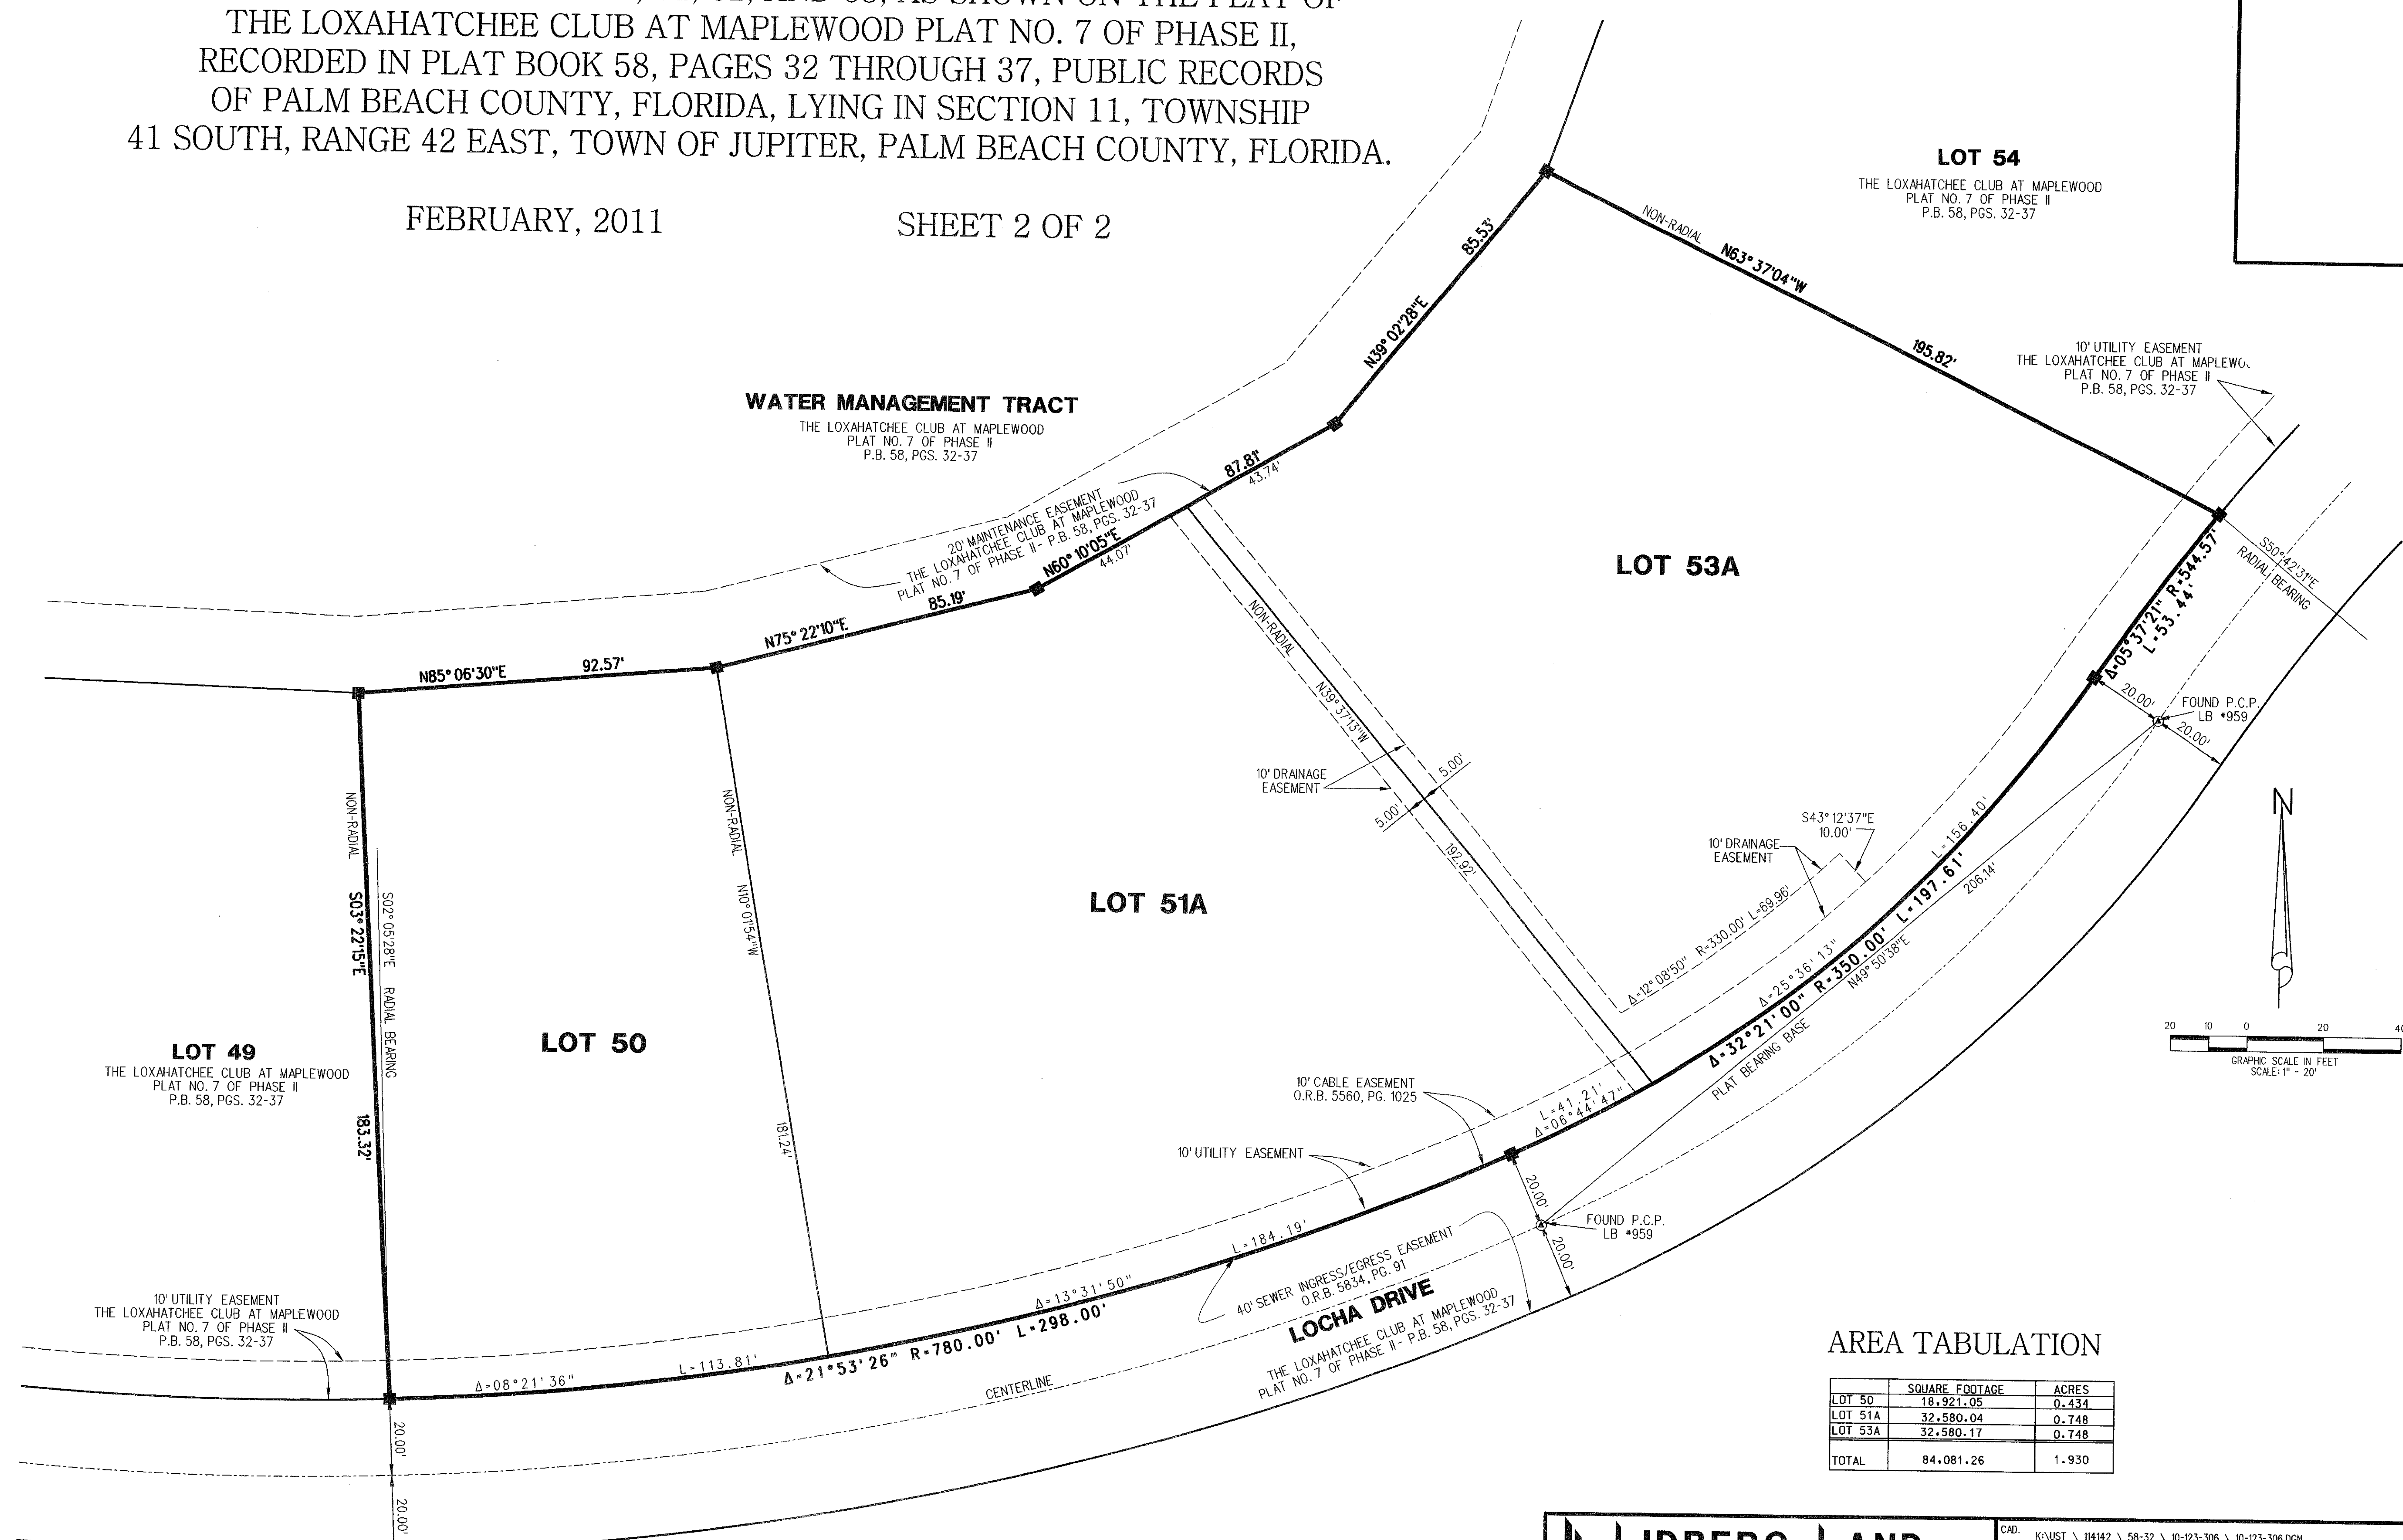

LOXAHATCHEE CLUB AT MAPLEWOOD PLAT NO. 16 OF PHASE II

BEING A REPLAT OF LOTS 50, 51, 52, AND 53, AS SHOWN ON THE PLAT OF THE LOXAHATCHEE CLUB AT MAPLEWOOD PLAT NO. 7 OF PHASE II, RECORDED IN PLAT BOOK 58, PAGES 32 THROUGH 37, PUBLIC RECORDS OF PALM BEACH COUNTY, FLORIDA, LYING IN SECTION 11, TOWNSHIP 41 SOUTH, RANGE 42 EAST, TOWN OF JUPITER, PALM BEACH COUNTY, FLORIDA.

FEBRUARY, 2011

SHEET 2 OF 2

34

AREA TABULATION

	SQUARE FOOTAGE	ACRES
LOT 50	18,921.05	0.434
LOT 51A	32,580.04	0.748
LOT 53A	32,580.17	0.748
TOTAL	84,081.26	1.930

LIDBERG LAND SURVEYING, INC.
675 West Indiantown Road, Suite 200, Jupiter, Florida 33458 TEL. 561-746-8454

CAD. K:\MST \114142 \ 58-32 \ 10-123-306 \ 10-123-306.DGN	REF.	
FLD. A.M.	FB. PG.	JOB 10-123-306
OFF. L.J.C.	604 03.04	DATE 12/17/10
CKD. D.C.L.	SHEET 2 OF 2	DWG. D10-123P