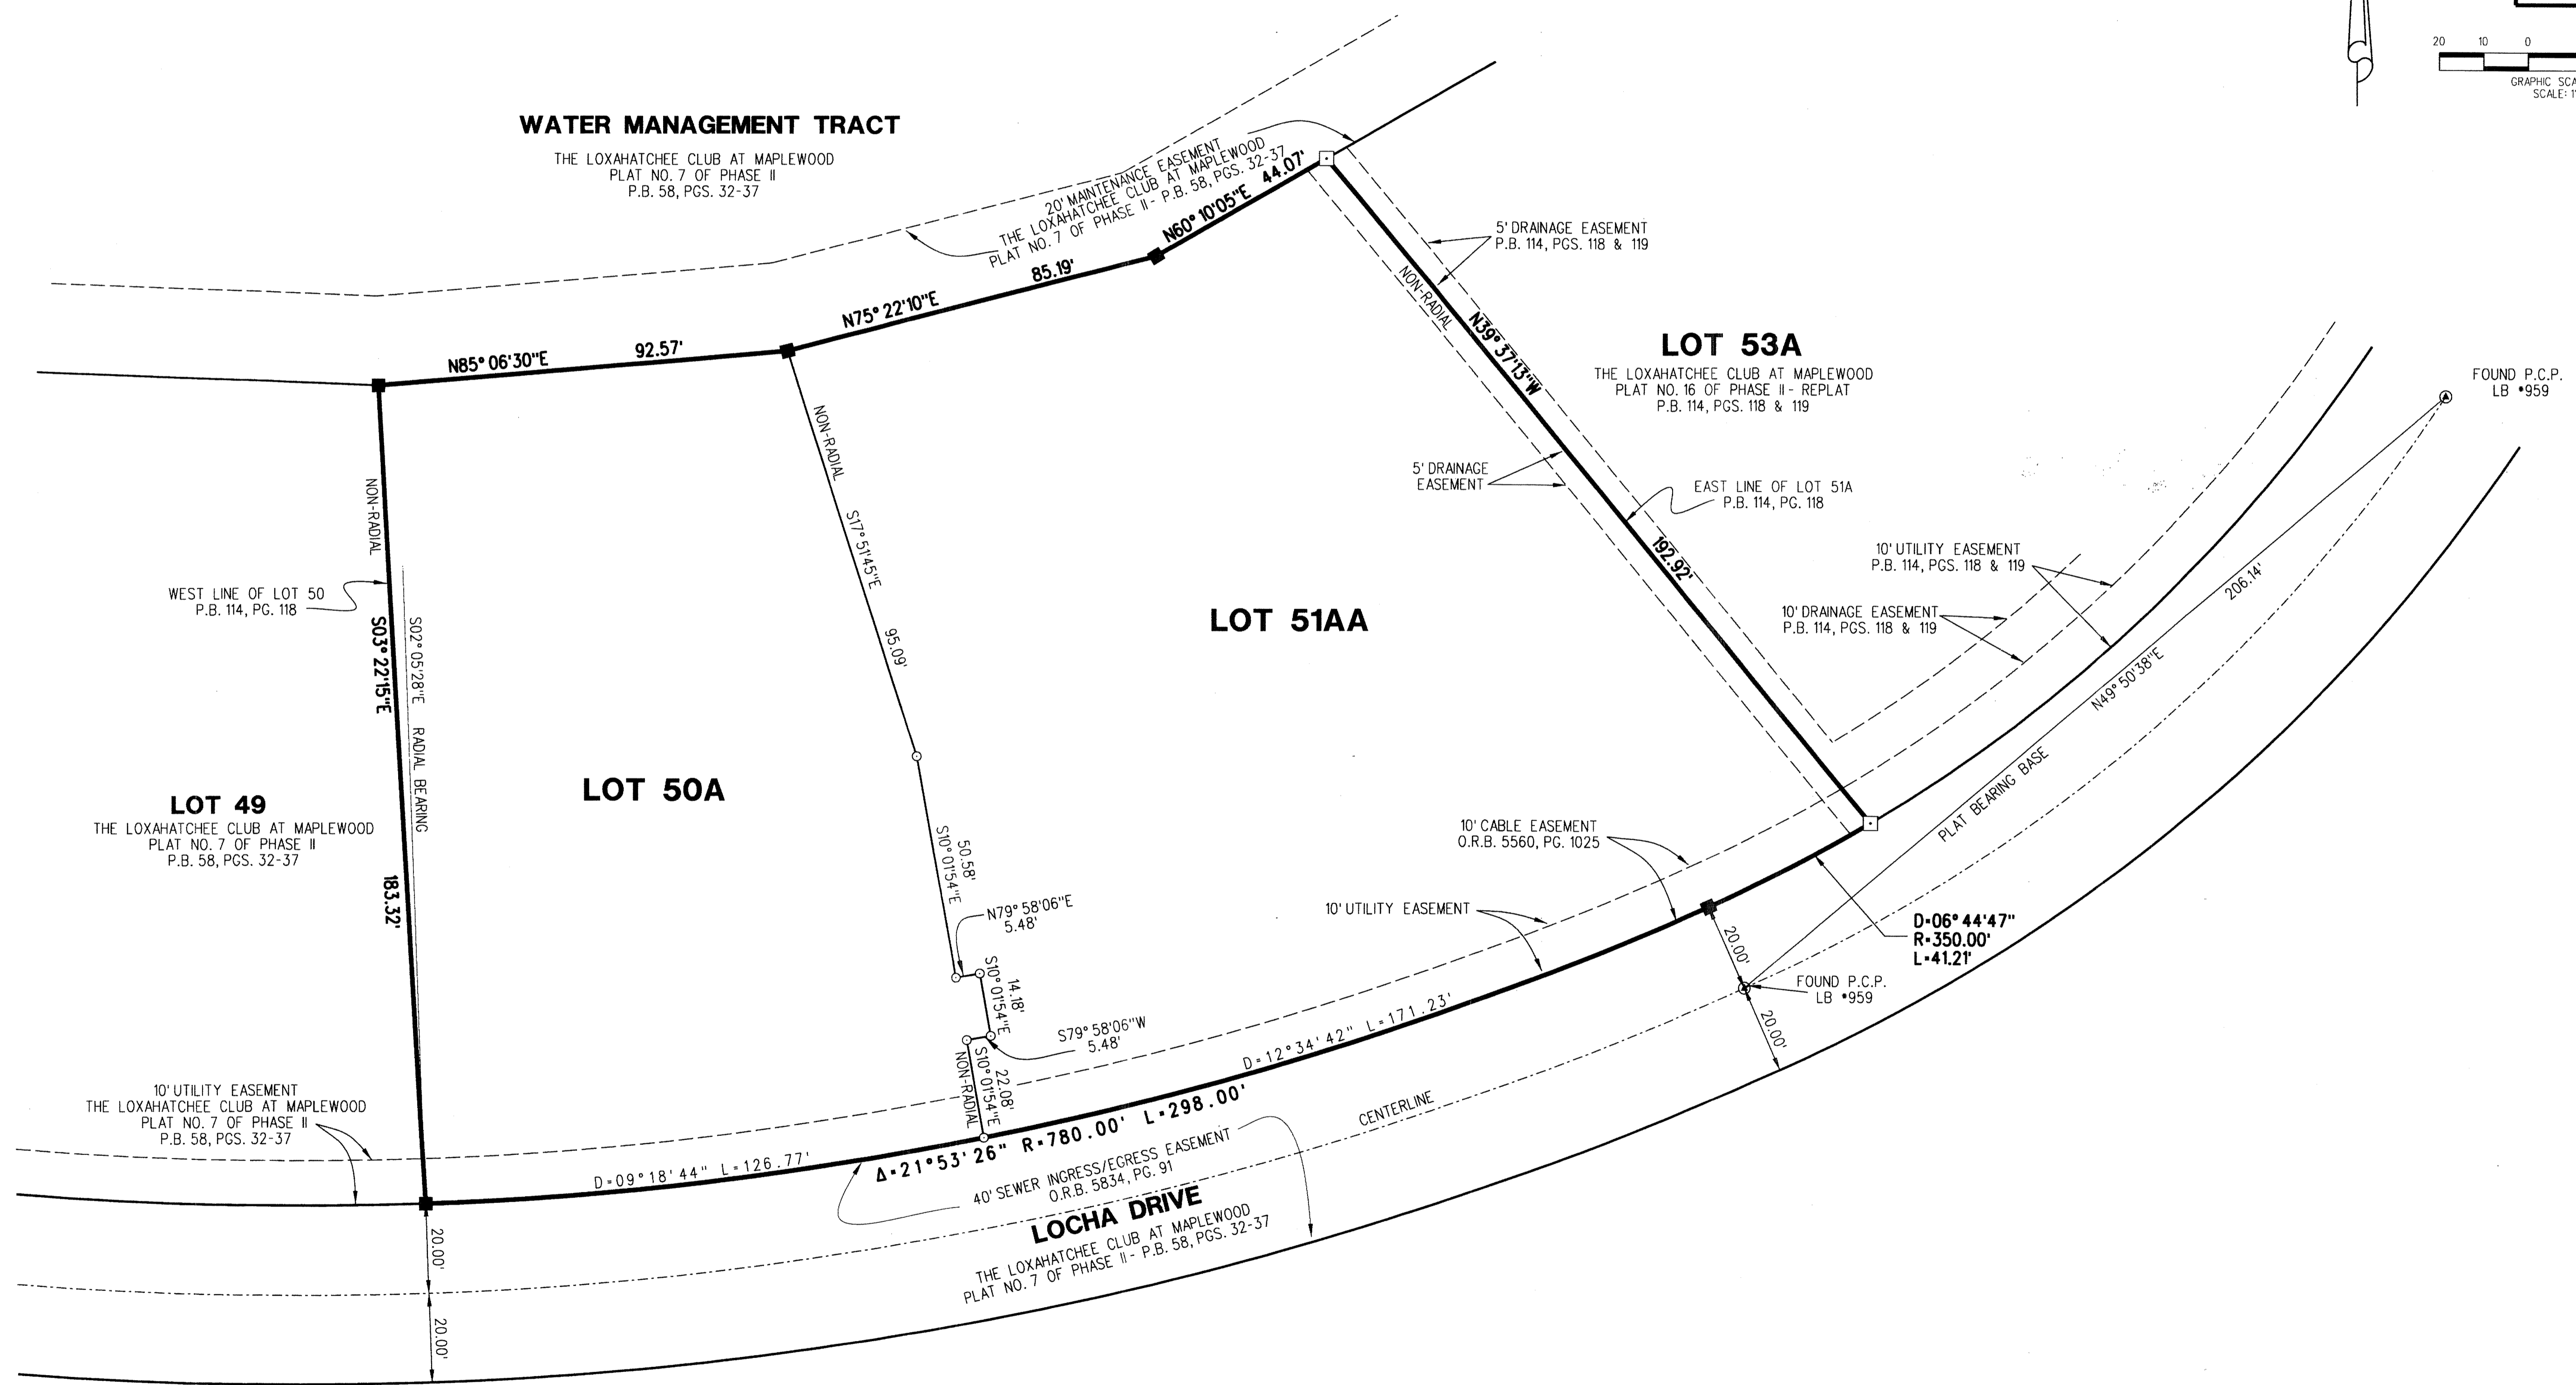

# LOXAHATCHEE CLUB AT MAPLEWOOD PLAT NO. 19 OF PHASE II-REPLAT

BEING A REPLAT OF LOTS 50 AND 51A, AS SHOWN ON THE PLAT OF THE LOXAHATCHEE CLUB AT MAPLEWOOD PLAT NO. 16 OF PHASE II - REPLAT, RECORDED IN PLAT BOOK 114, PAGES 118 AND 119, PUBLIC RECORDS OF PALM BEACH COUNTY, FLORIDA, LYING IN SECTION 11, TOWNSHIP 41 SOUTH, RANGE 42 EAST, TOWN OF JUPITER, PALM BEACH COUNTY, FLORIDA.

190

APRIL, 2015

SHEET 2 OF 2

<b>LIDBERG LAND SURVEYING, INC.</b>		CAD: K:\JUST \ 114142 \ 114-118 \ 10-110A-306 \ 10-110A-306.DGN	
LB4431		REF:	
675 West Indiantown Road, Suite 200, Jupiter, Florida 33458 TEL: 561-746-8454	FLD: -	FB: PG: -	JOB: 10-110A-306
	OFF: L.J.C.		DATE: APRIL 2015
	CKD: D.C.L.	SHEET: 2 OF 2	DWG: D10-110P