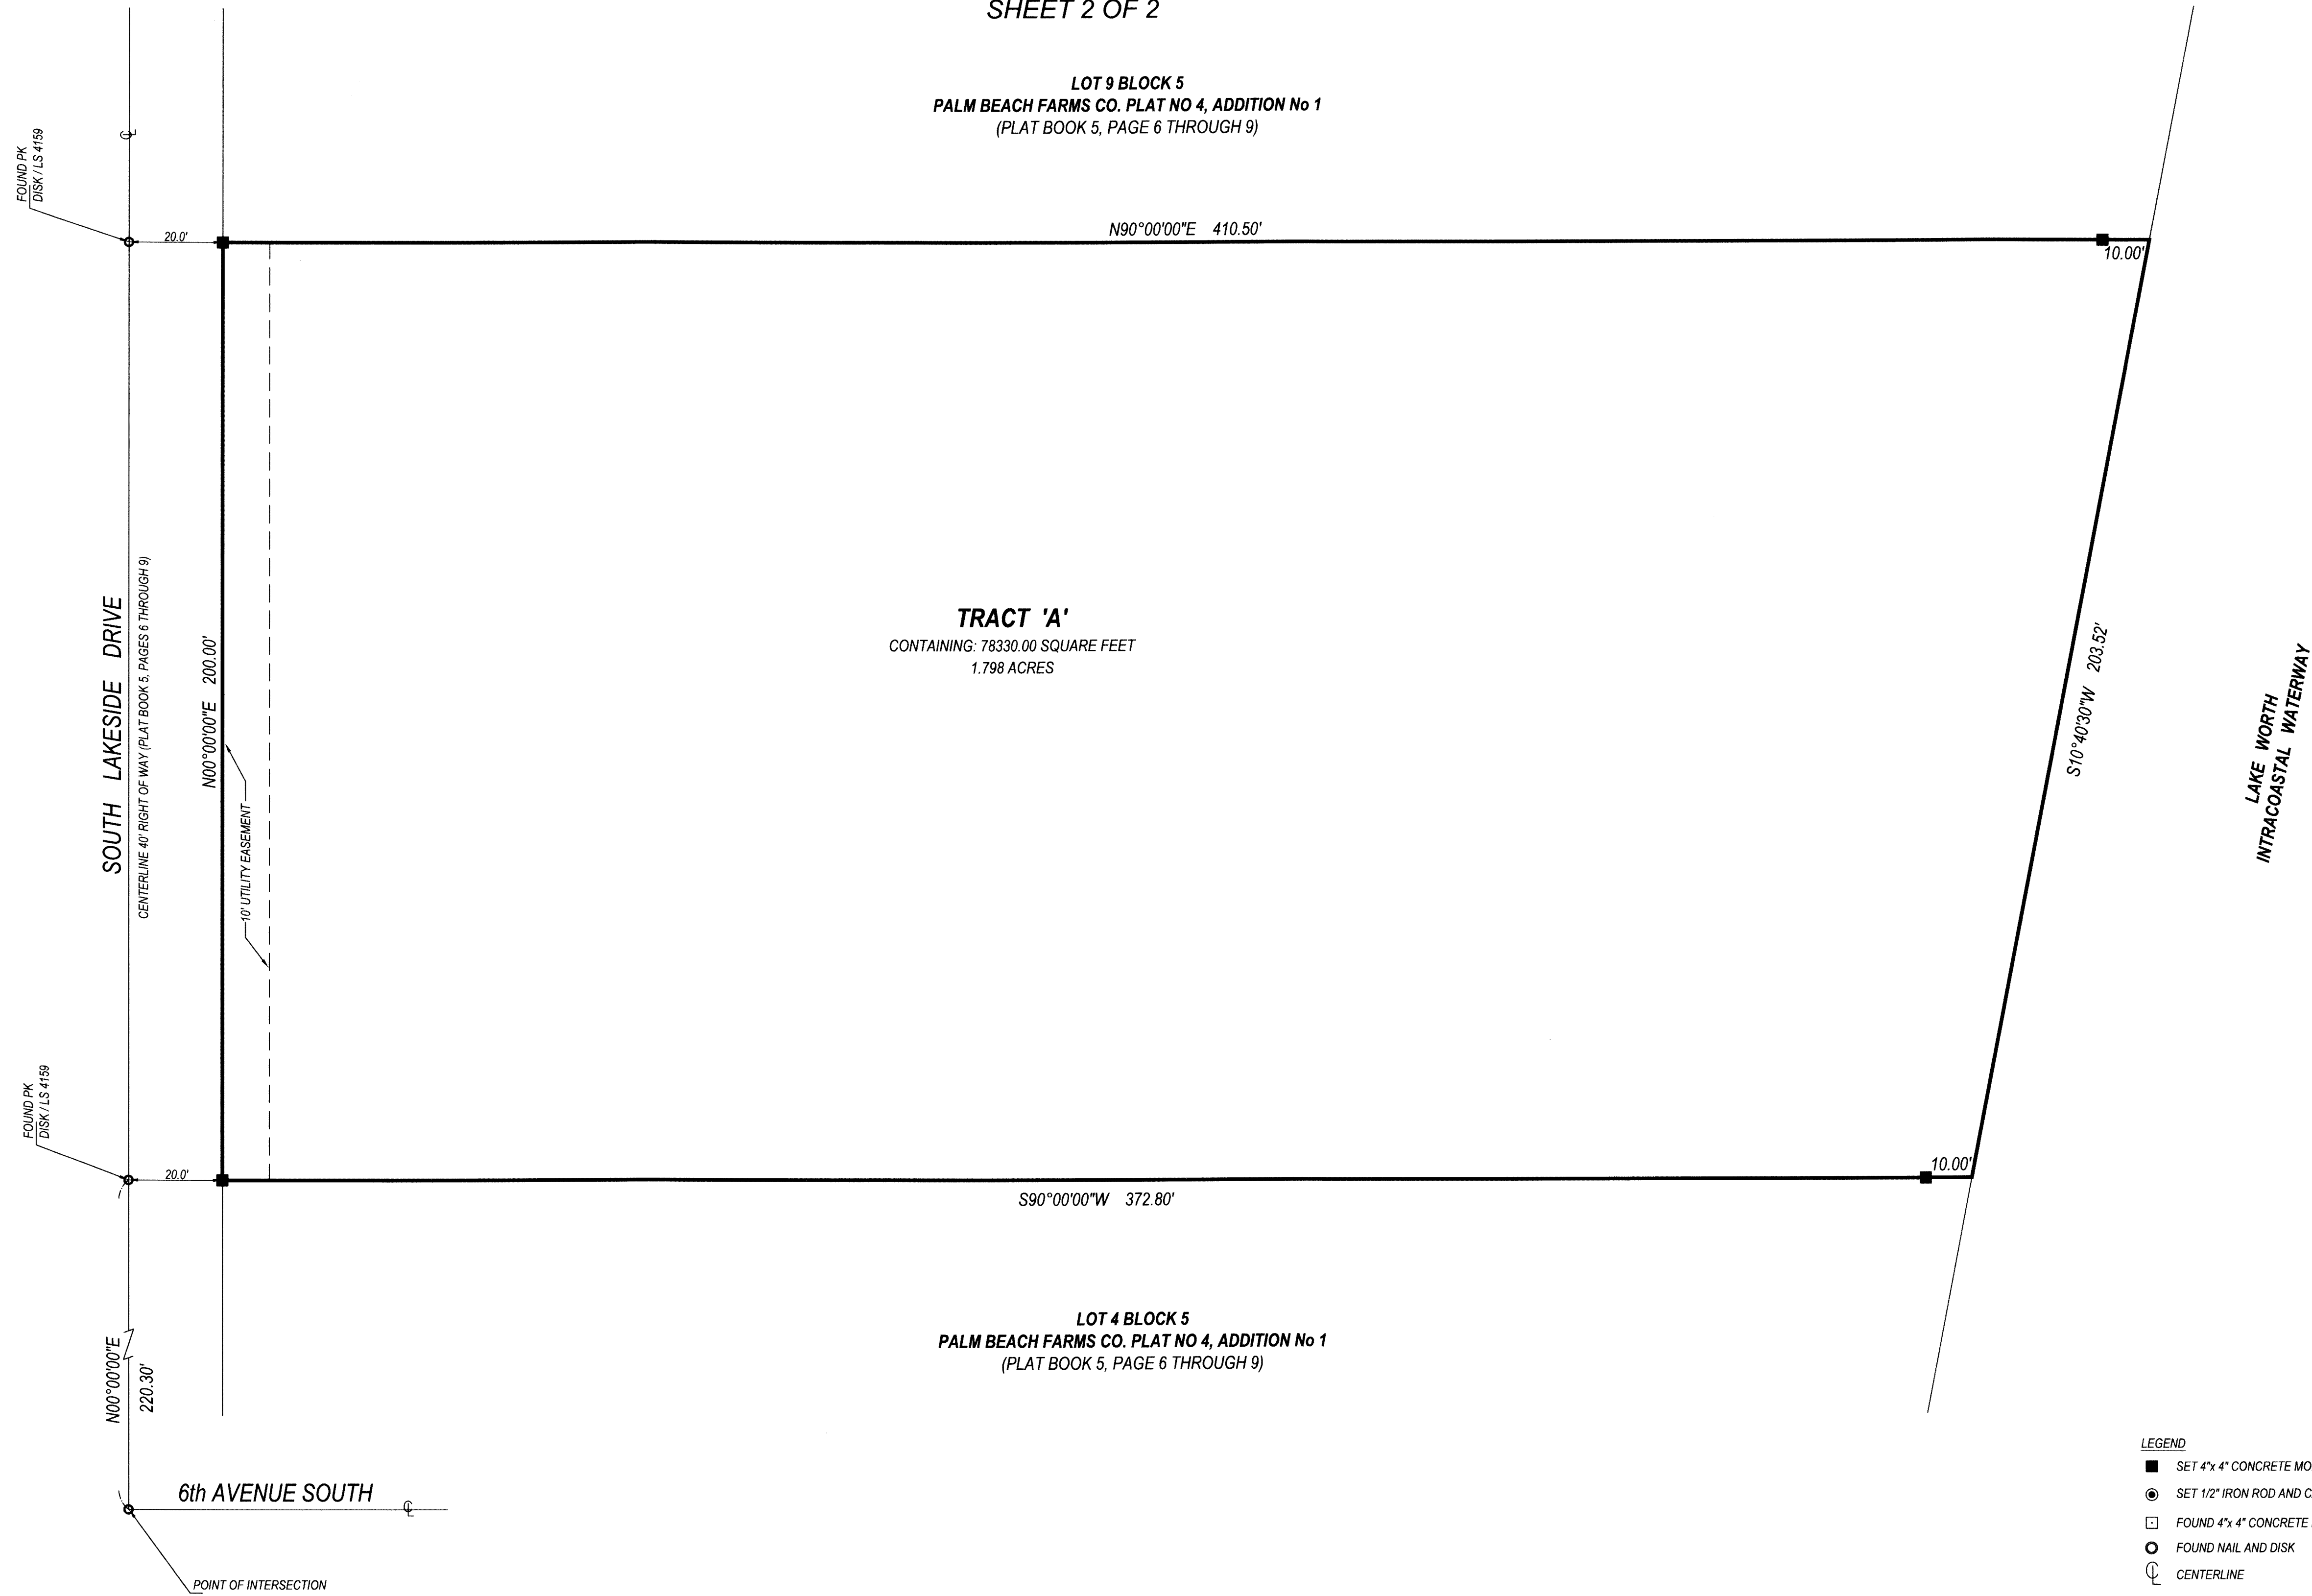

SOUTH LAKESIDE

BEING A REPLAT OF BRIDGEVIEW ESTATES ON THE INTRACOASTAL
AS RECORDED IN PLAT BOOK 78, PAGE 24

PUBLIC RECORDS OF
PALM BEACH COUNTY, FLORIDA.
SECTION 27, TOWNSHIP 44 SOUTH, RANGE 43 EAST
LYING IN THE CITY OF LAKE WORTH,
PALM BEACH COUNTY, FLORIDA

SHEET 2 OF 2

LOT 9 BLOCK 5
PALM BEACH FARMS CO. PLAT NO 4, ADDITION No 1
(PLAT BOOK 5, PAGE 6 THROUGH 9)

TRACT 'A'
CONTAINING: 78330.00 SQUARE FEET
1.798 ACRES

LOT 4 BLOCK 5
PALM BEACH FARMS CO. PLAT NO 4, ADDITION No 1
(PLAT BOOK 5, PAGE 6 THROUGH 9)

- LEGEND
- SET 4"x 4" CONCRETE MONUMENT AND BRASS DISK "LB 6788"
 - SET 1/2" IRON ROD AND CAP "LB 6788"
 - FOUND 4"x 4" CONCRETE MONUMENT (PERMANANT REFERENCE MONUMENT)
 - FOUND NAIL AND DISK
 - ⊥ CENTERLINE