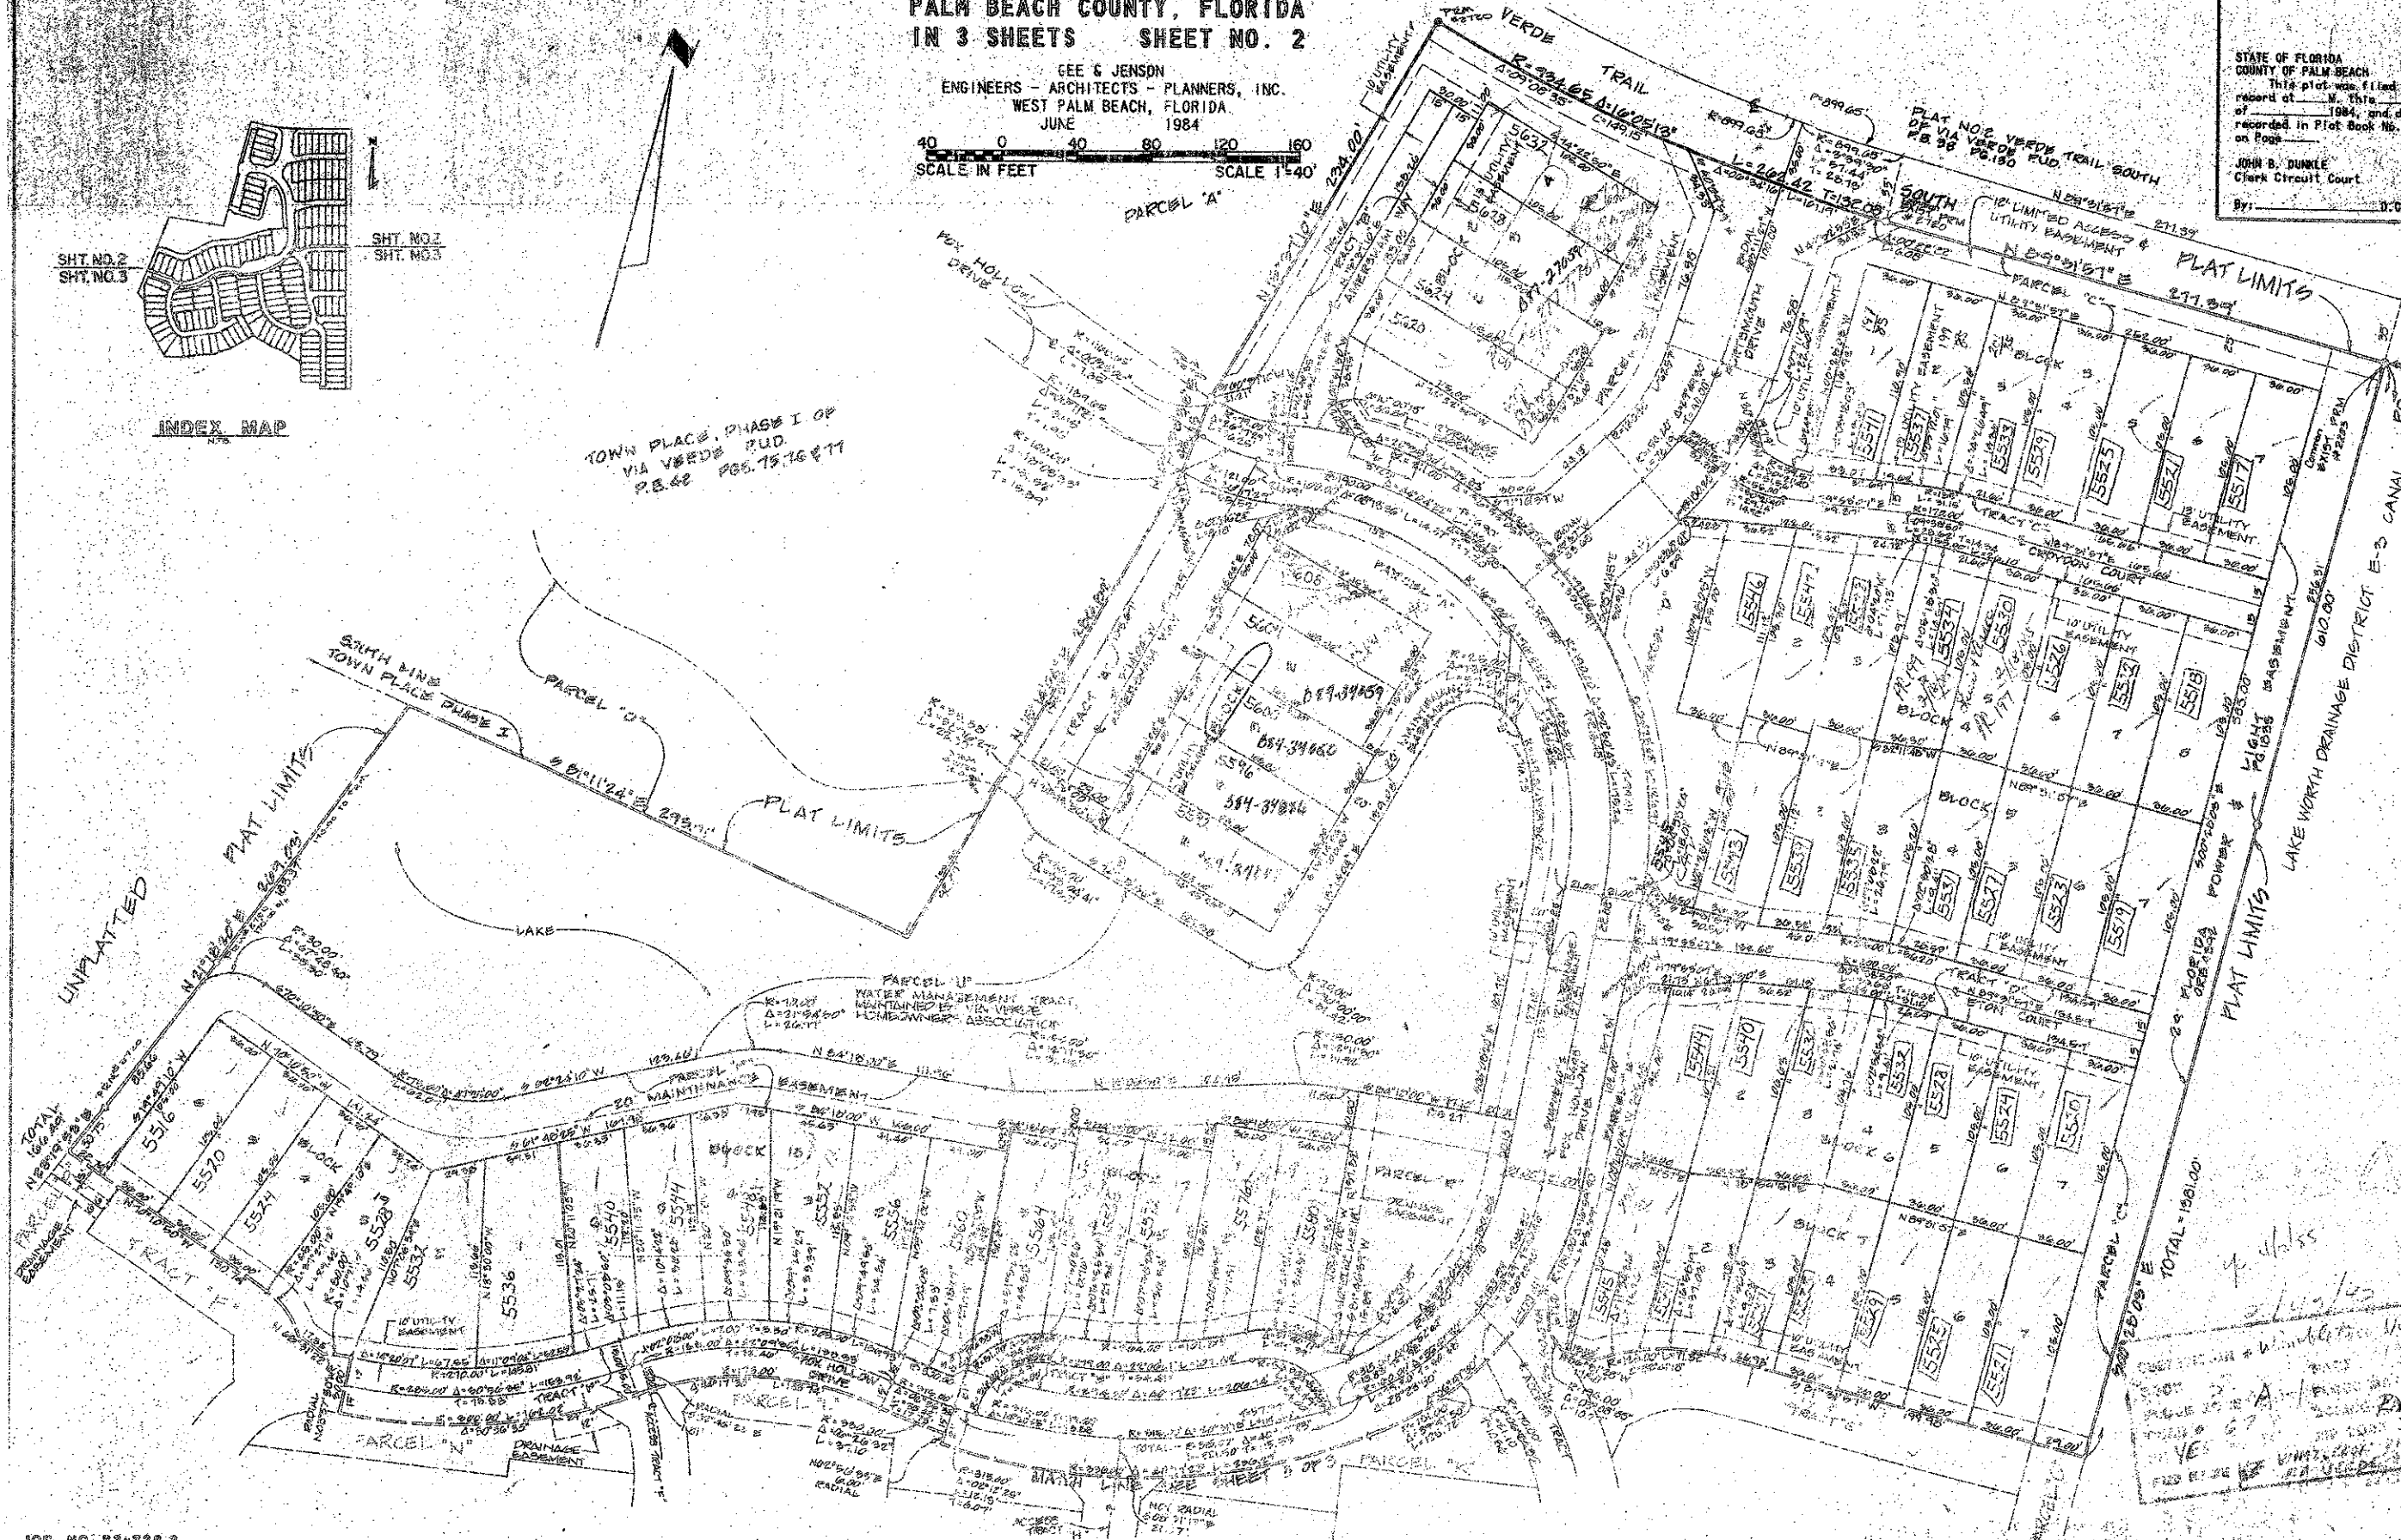

TOWN PLACE, PHASE I OF
VIA VERDE P.U.D.
P.B. 42 PAGES 75, 76 & 77