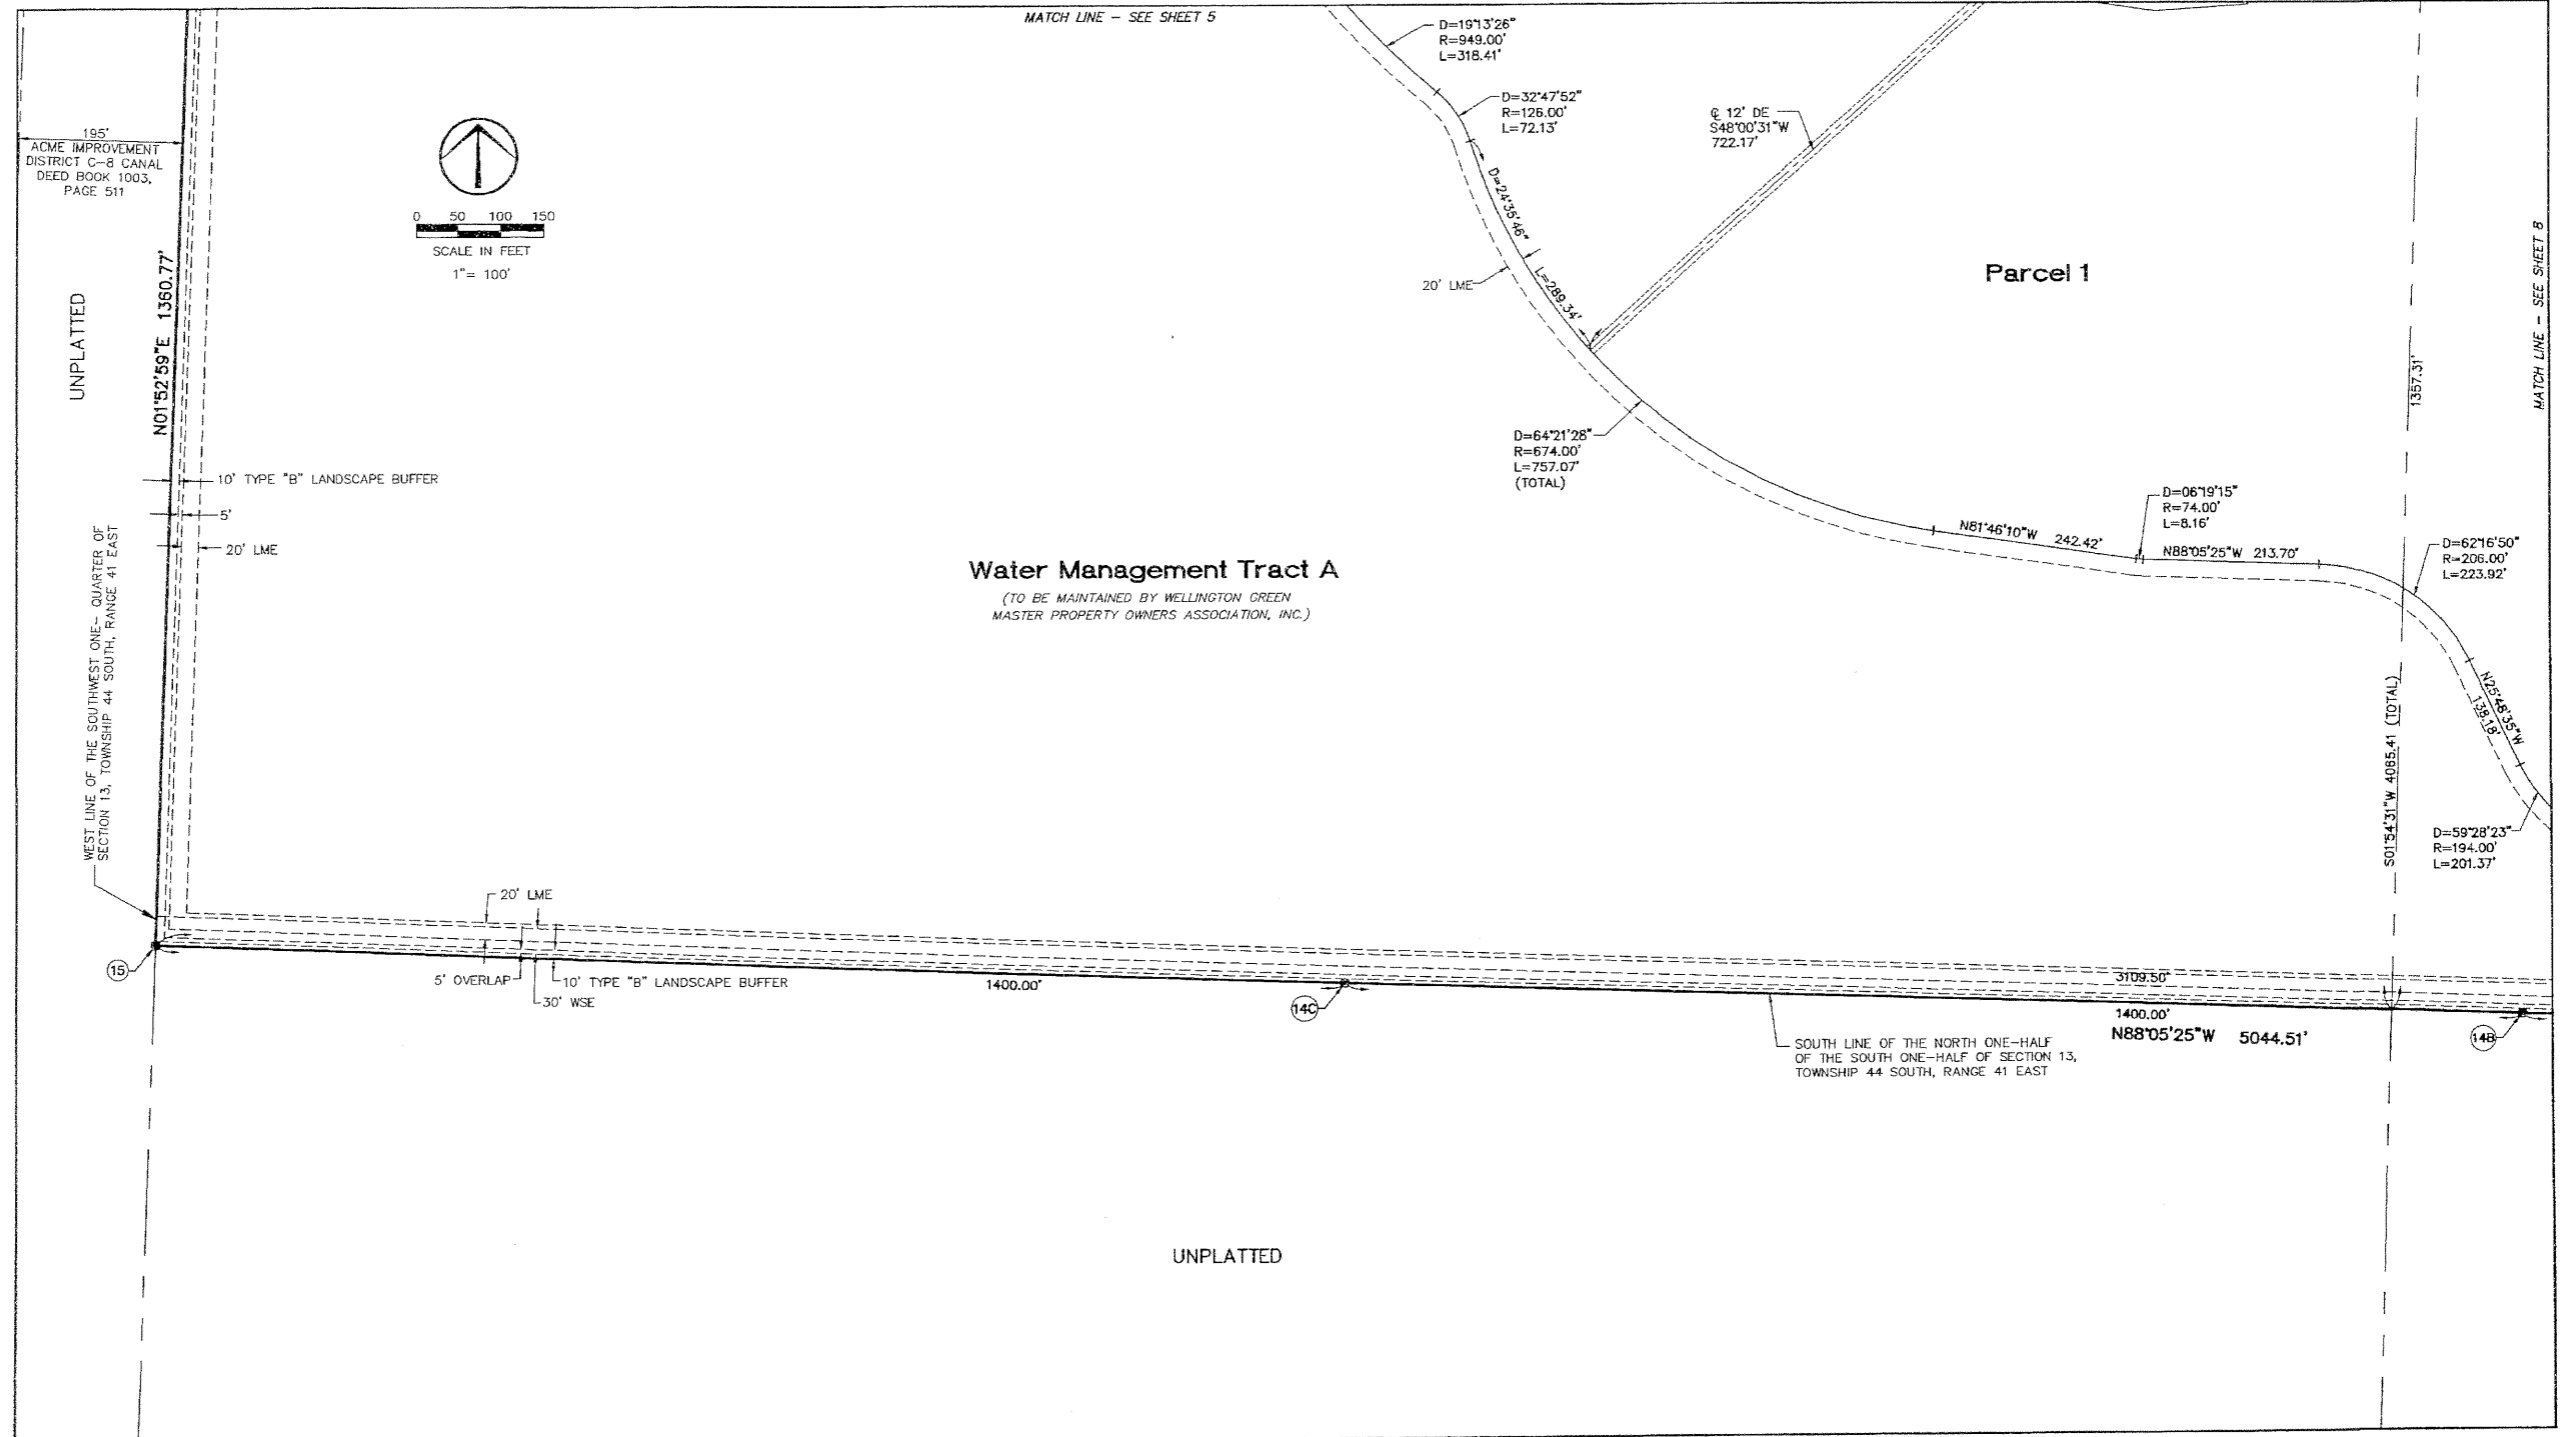

# WELLINGTON GREEN, A MUPD/PUD

A Portion of Section 13, Township 44 South, Range 41 East  
Village of Wellington, Palm Beach County, Florida  
This Instrument prepared by James E. Park, P.S.M.  
Williams, Hatfield & Stoner, Inc. - Engineers Surveyors Planners Environmental Scientists  
1901 South Congress Avenue, Suite 150, Boynton Beach, Florida 33426

Sheet 7 of 10

LOCATION MAP

ACDEH\_VFD001\PLAT\WG-PLAT.DWG