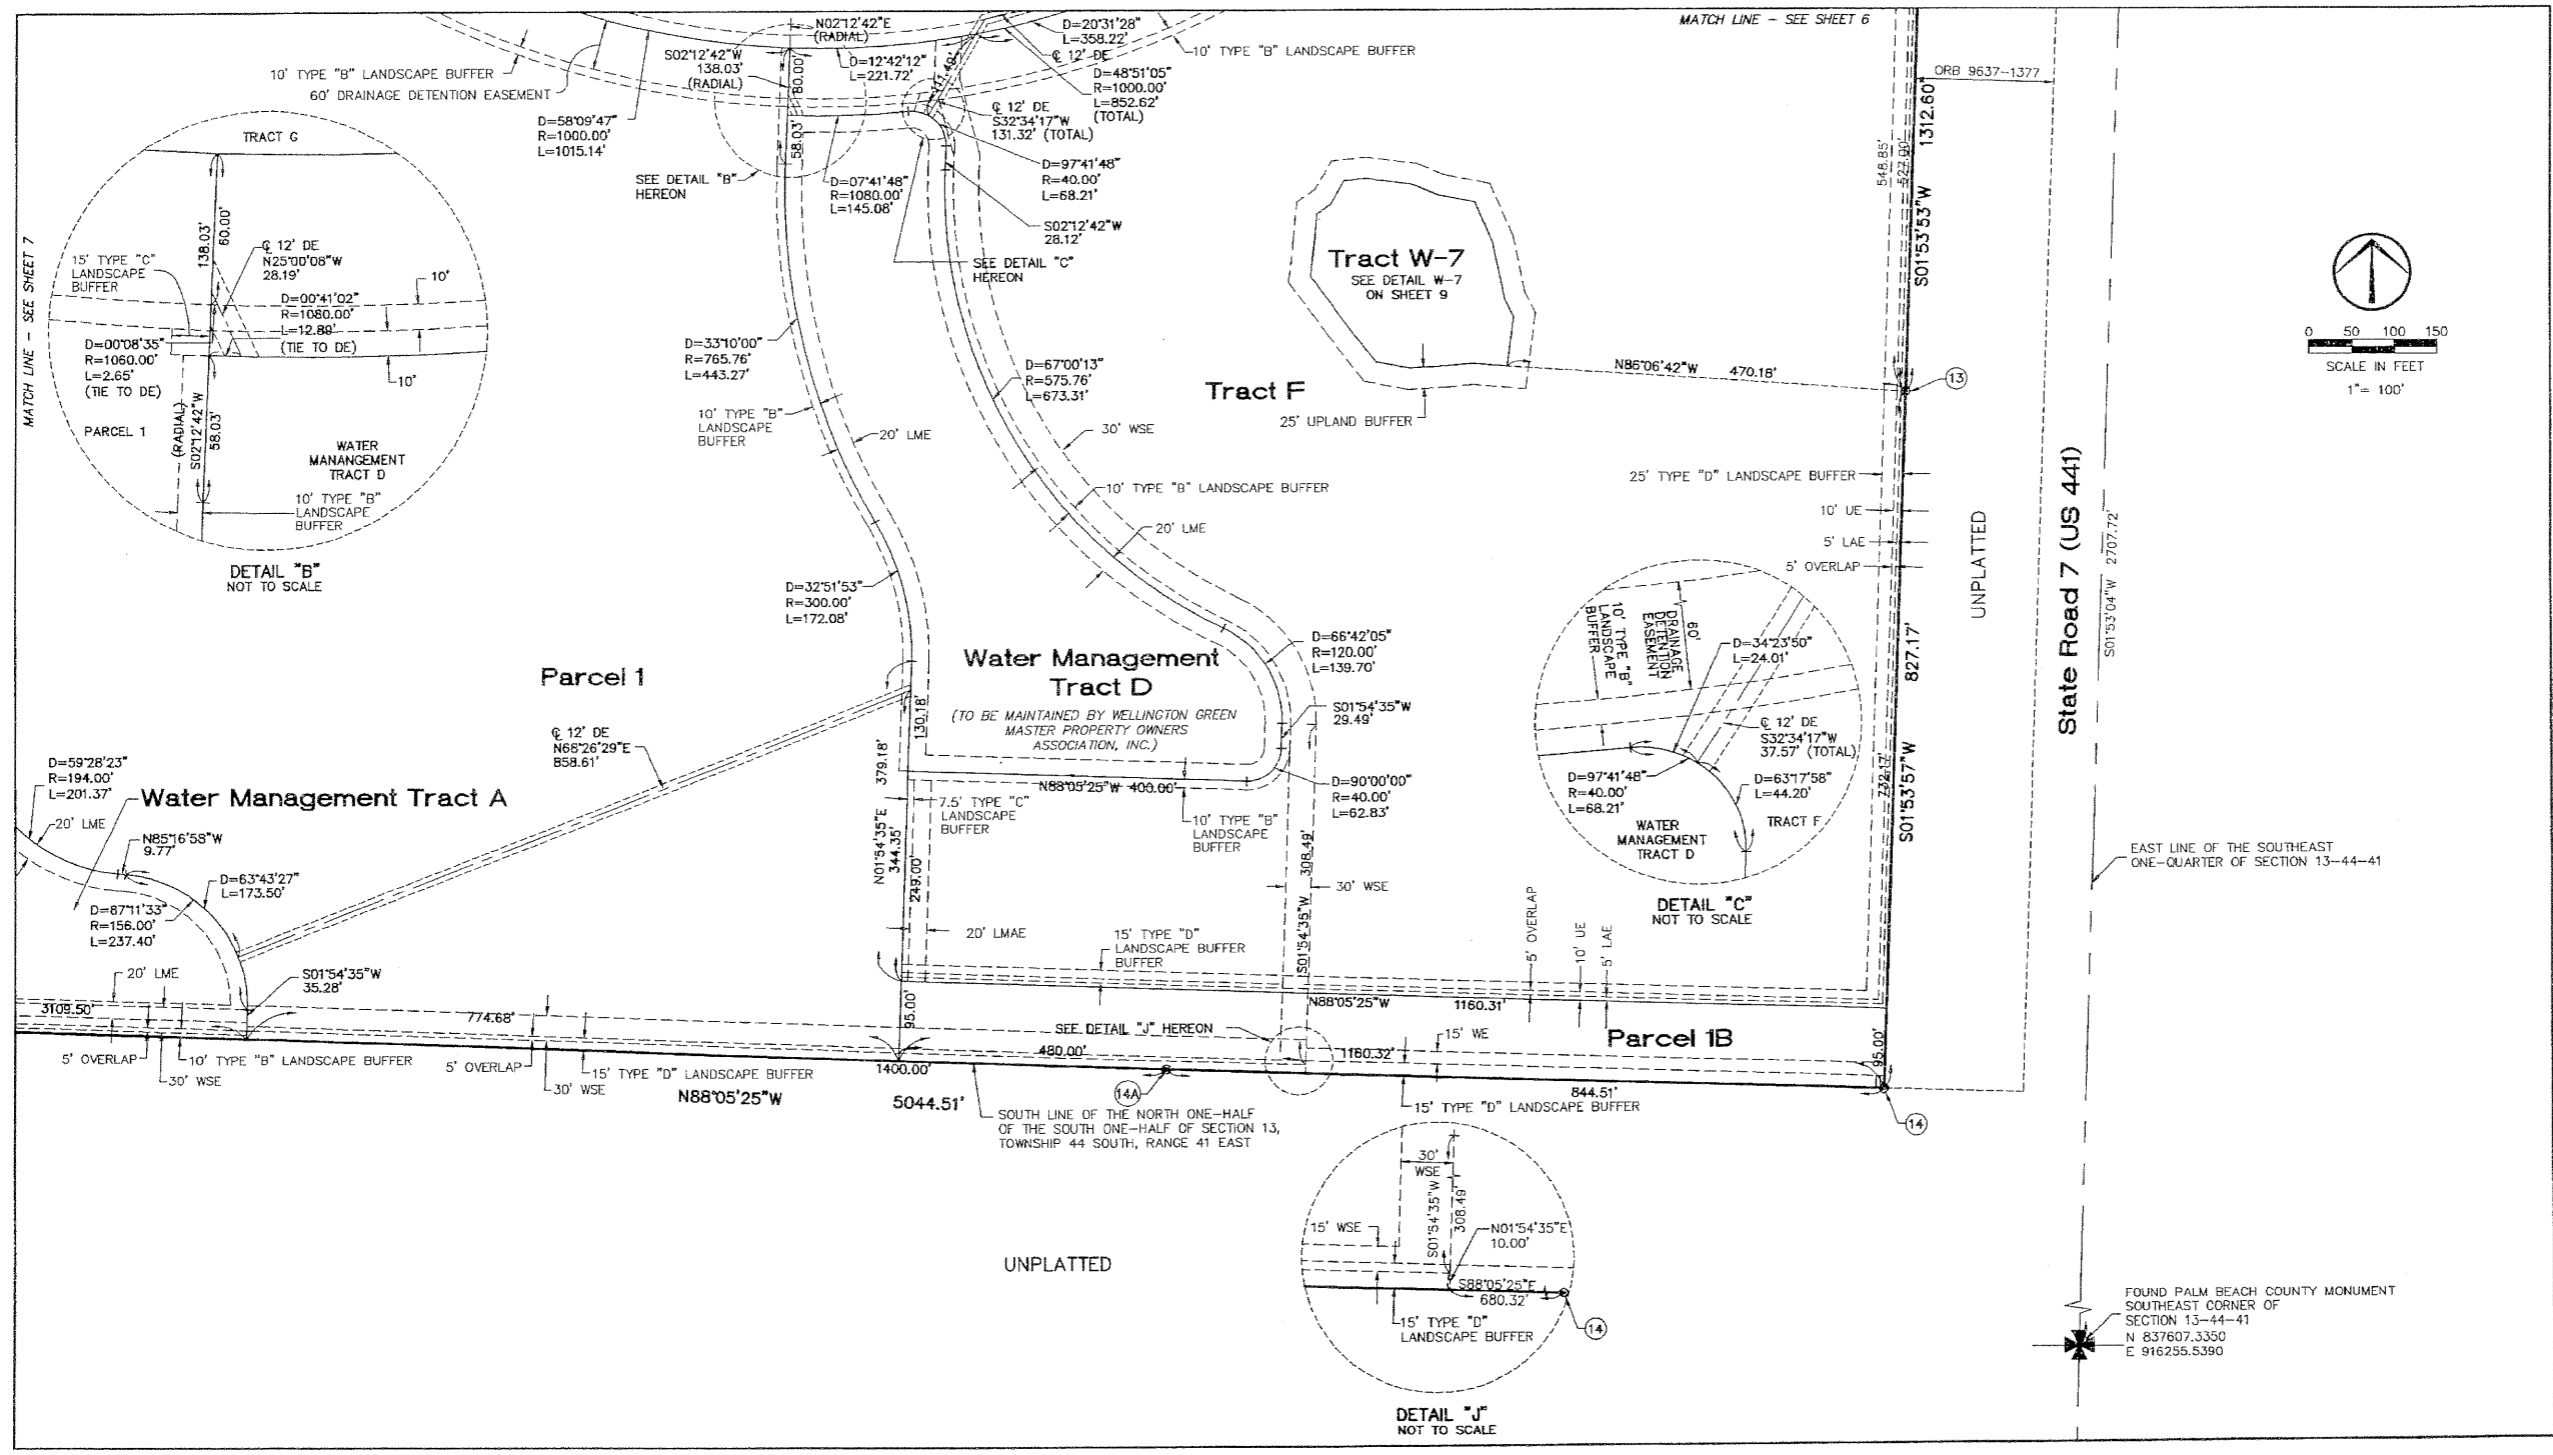

# WELLINGTON GREEN, A MUPD/PUD

A Portion of Section 13, Township 44 South, Range 41 East  
Village of Wellington, Palm Beach County, Florida  
This Instrument prepared by James E. Park, P.S.M.  
Williams, Hatfield & Stoner, Inc. - Engineers Surveyors Planners Environmental Scientists  
1901 South Congress Avenue, Suite 150, Boynton Beach, Florida 33426

Sheet 8 of 10

LOCATION MAP

MODEL: PFC001.PLAT.WG-PLAT.DWG