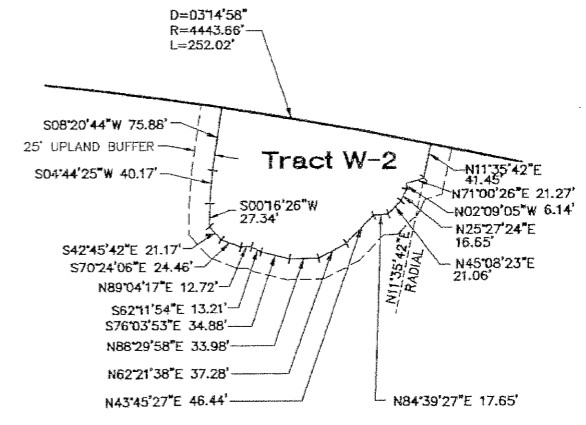

WELLINGTON GREEN, A MUPD/PUD

A Portion of Section 13, Township 44 South, Range 41 East
Village of Wellington, Palm Beach County, Florida
This instrument prepared by James E. Park, P.S.M.
Williams, Hatfield & Stoner, Inc. - Engineers Surveyors Planners Environmental Scientists
1901 South Congress Avenue, Suite 150, Boynton Beach, Florida 33426

Sheet 9 of 10

LOCATION MAP

Detail W-2

Detail W-7

State Road 7 (US 441)