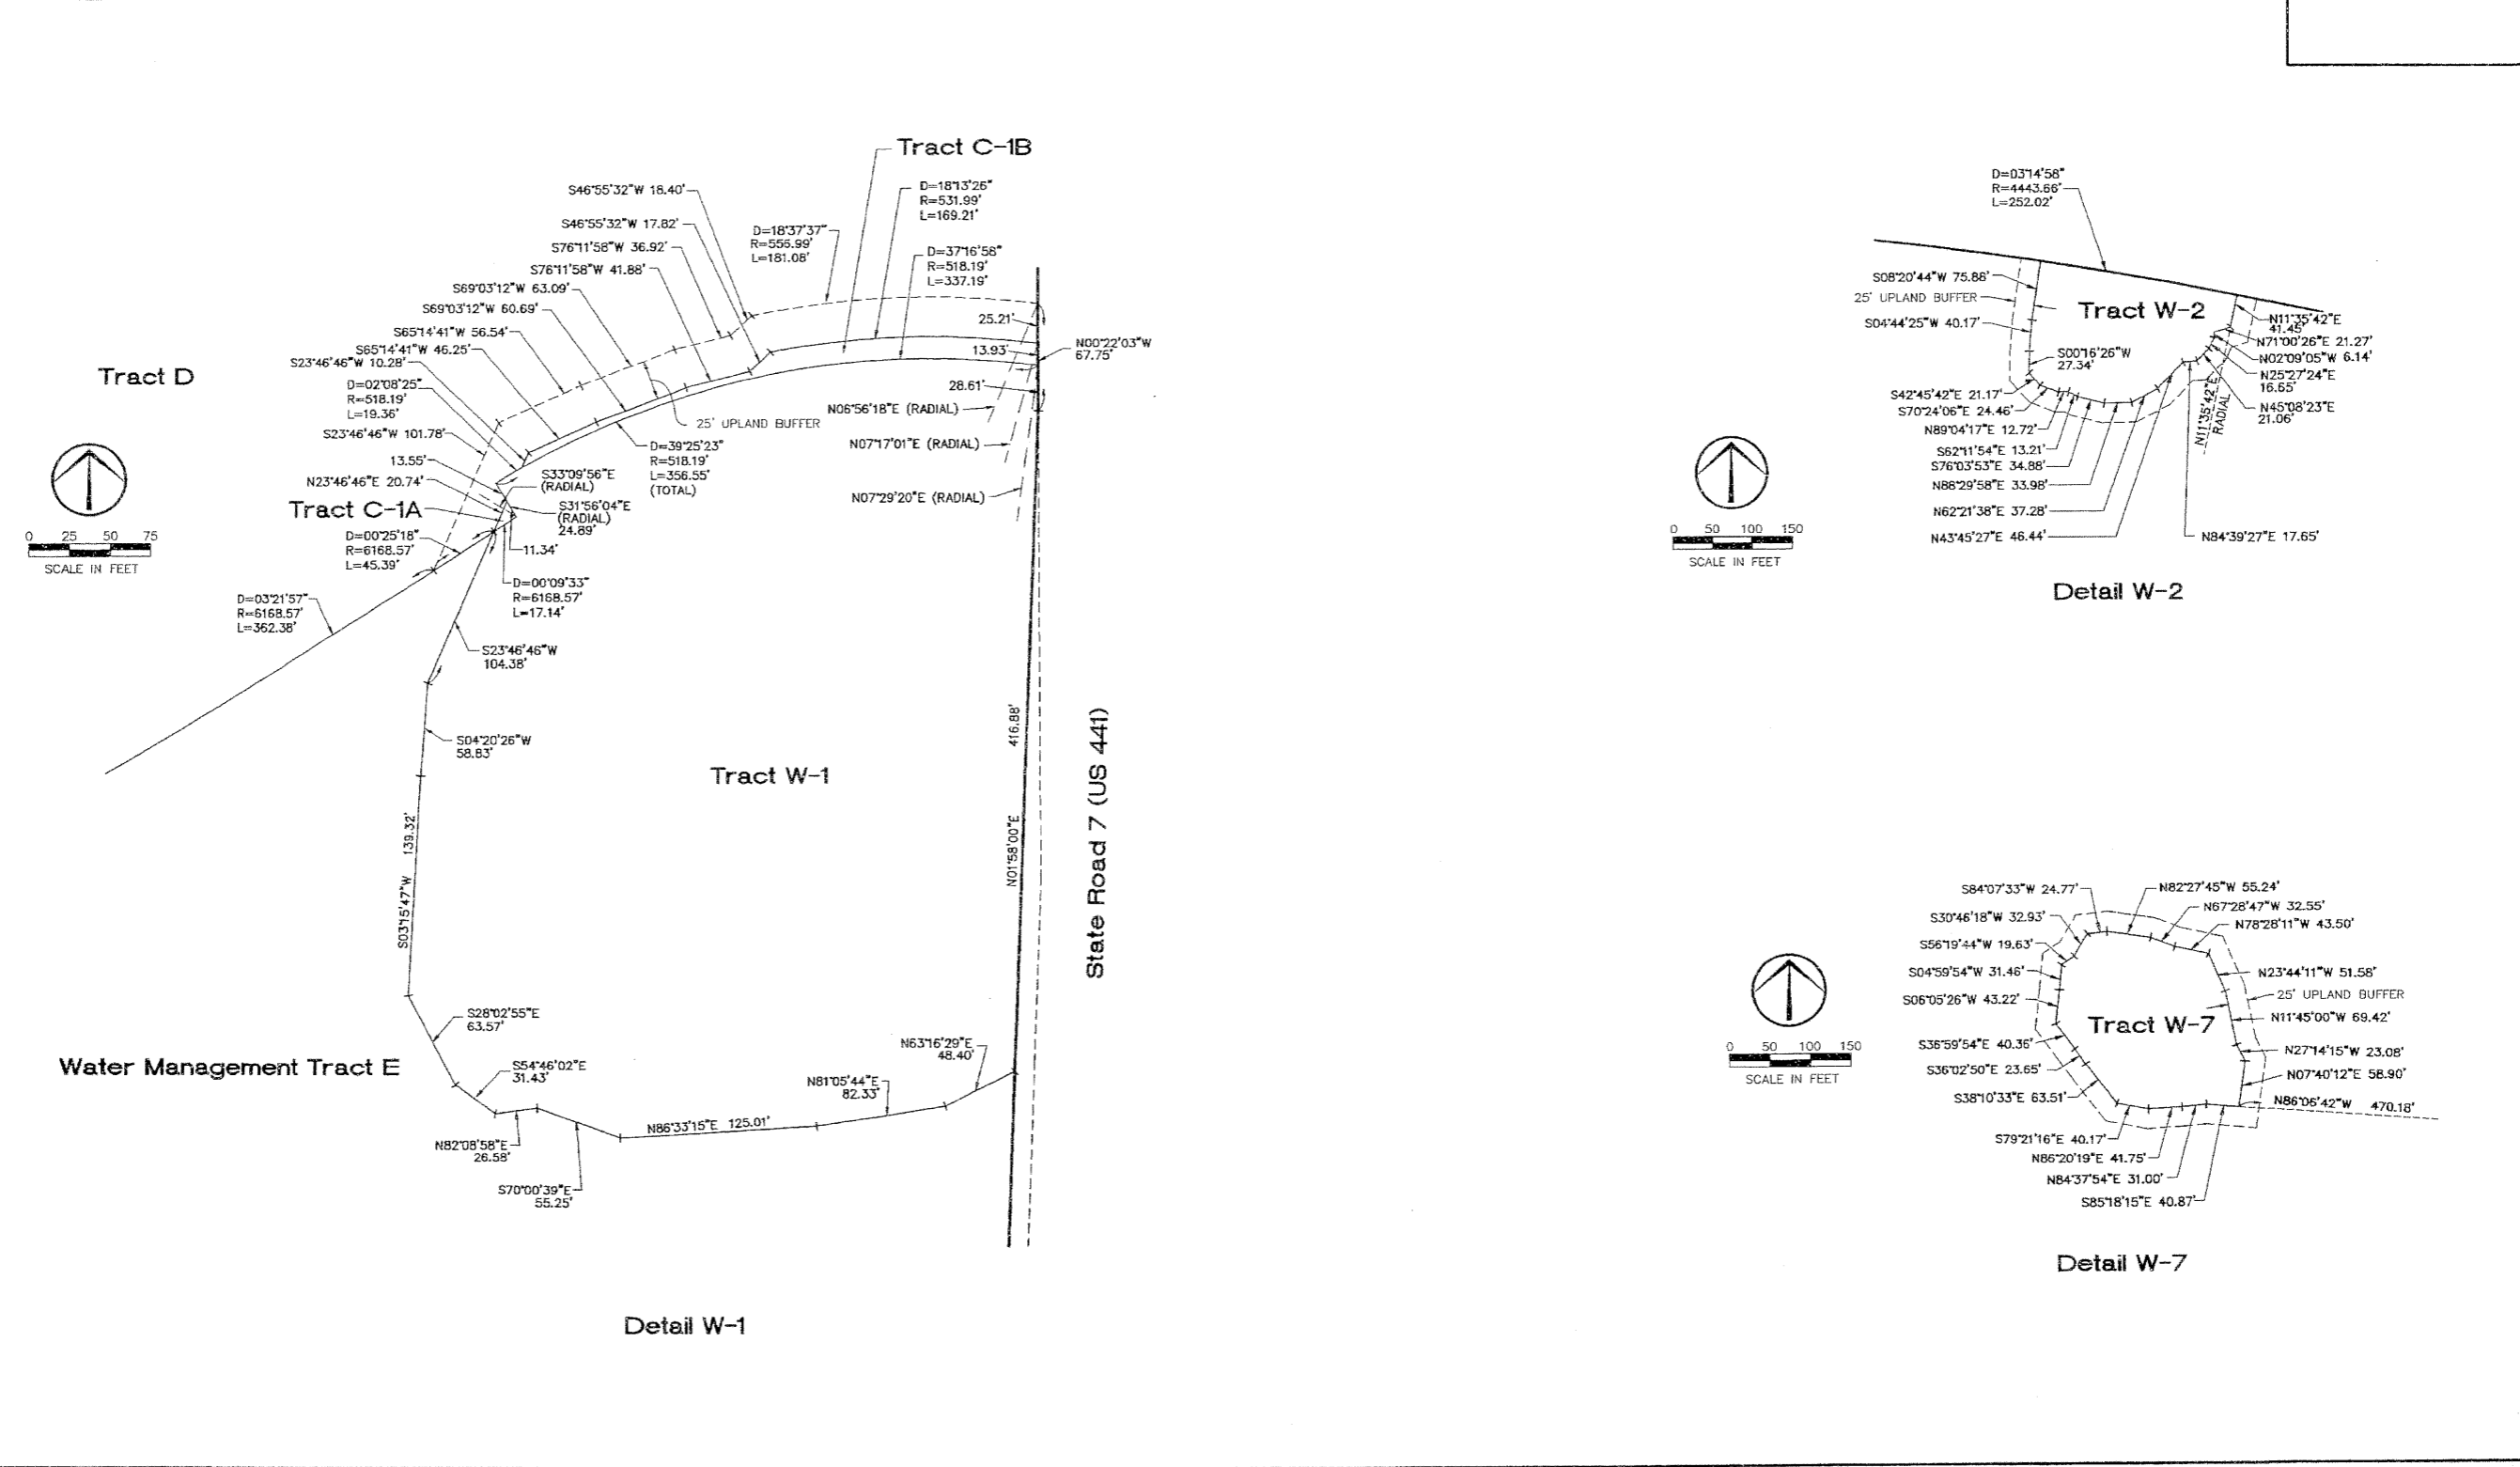

WELLINGTON GREEN, A MUPD/PUD

A Portion of Section 13, Township 44 South, Range 41 East
Village of Wellington, Palm Beach County, Florida
This instrument prepared by James E. Park, P.S.M.
Williams, Hatfield & Stoner, Inc. - Engineers Surveyors Planners Environmental Scientists
1901 South Congress Avenue, Suite 150, Boynton Beach, Florida 33426

Sheet 9 of 10

LOCATION MAP

Detail W-2

Detail W-7

State Road 7 (US 441)