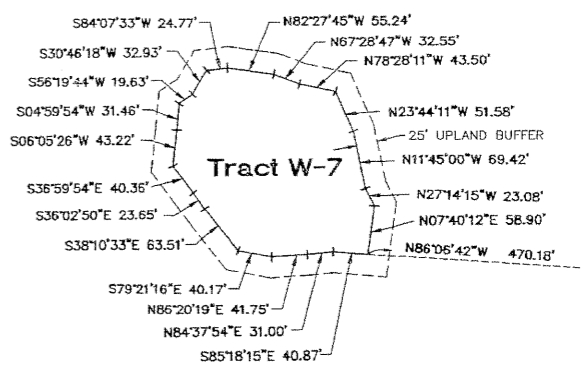

WELLINGTON GREEN, A MUPD/PUD

A Portion of Section 13, Township 44 South, Range 41 East
Village of Wellington, Palm Beach County, Florida
This instrument prepared by James E. Park, P.S.M.
Williams, Hatfield & Stoner, Inc. - Engineers Surveyors Planners Environmental Scientists
1901 South Congress Avenue, Suite 150, Boynton Beach, Florida 33426

Sheet 9 of 10

LOCATION MAP

Detail W-2

Detail W-7

State Road 7 (US 441)