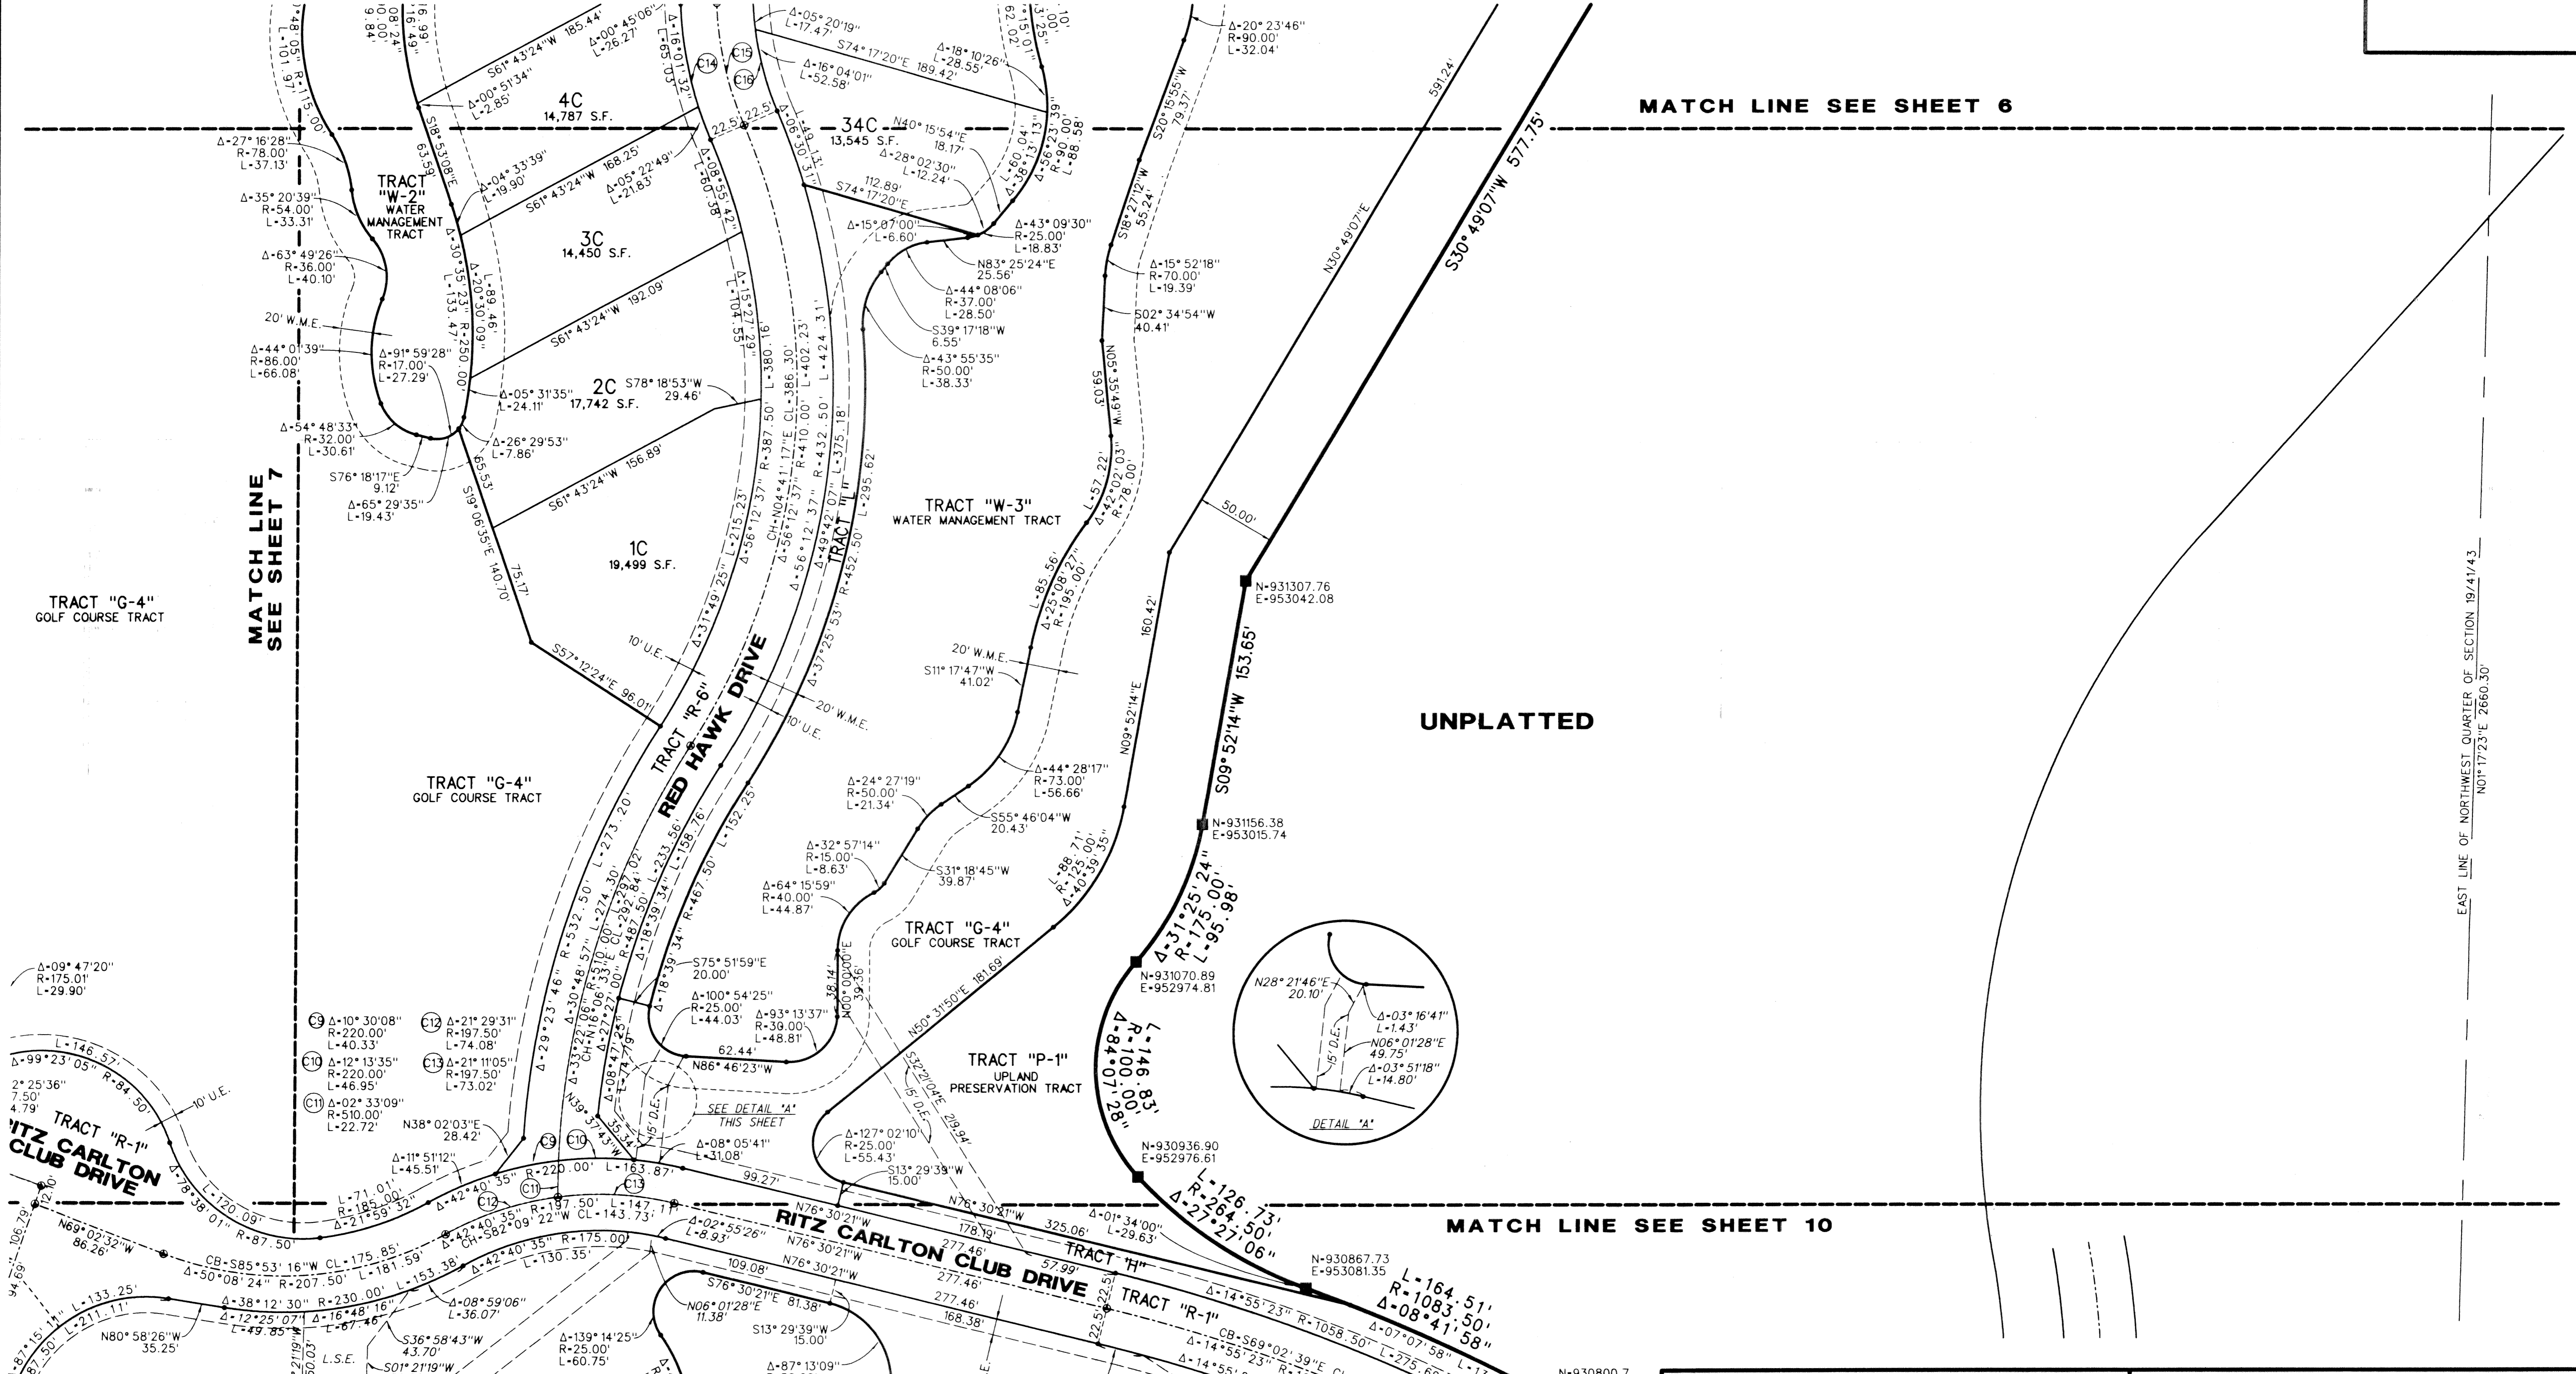

RITZ-CARLTON GOLF CLUB & SPA, JUPITER, A P.U.D.

SITUATE IN SECTION 19, TOWNSHIP 41 SOUTH, RANGE 43 EAST, TOWN OF JUPITER, PALM BEACH COUNTY, FLORIDA
DECEMBER, 2001 SHEET 8 OF 22

MATCH LINE SEE SHEET 6

UNPLATTED

MATCH LINE SEE SHEET 10

EAST LINE OF NORTHWEST QUARTER OF SECTION 19, 41/43
N01°17'23"E 2660.30'

LIDBERG LAND SURVEYING, INC.
 675 West Indiantown Road, Suite 200,
 Jupiter, Florida 33458 TEL: 561-746-8454
 LB4431