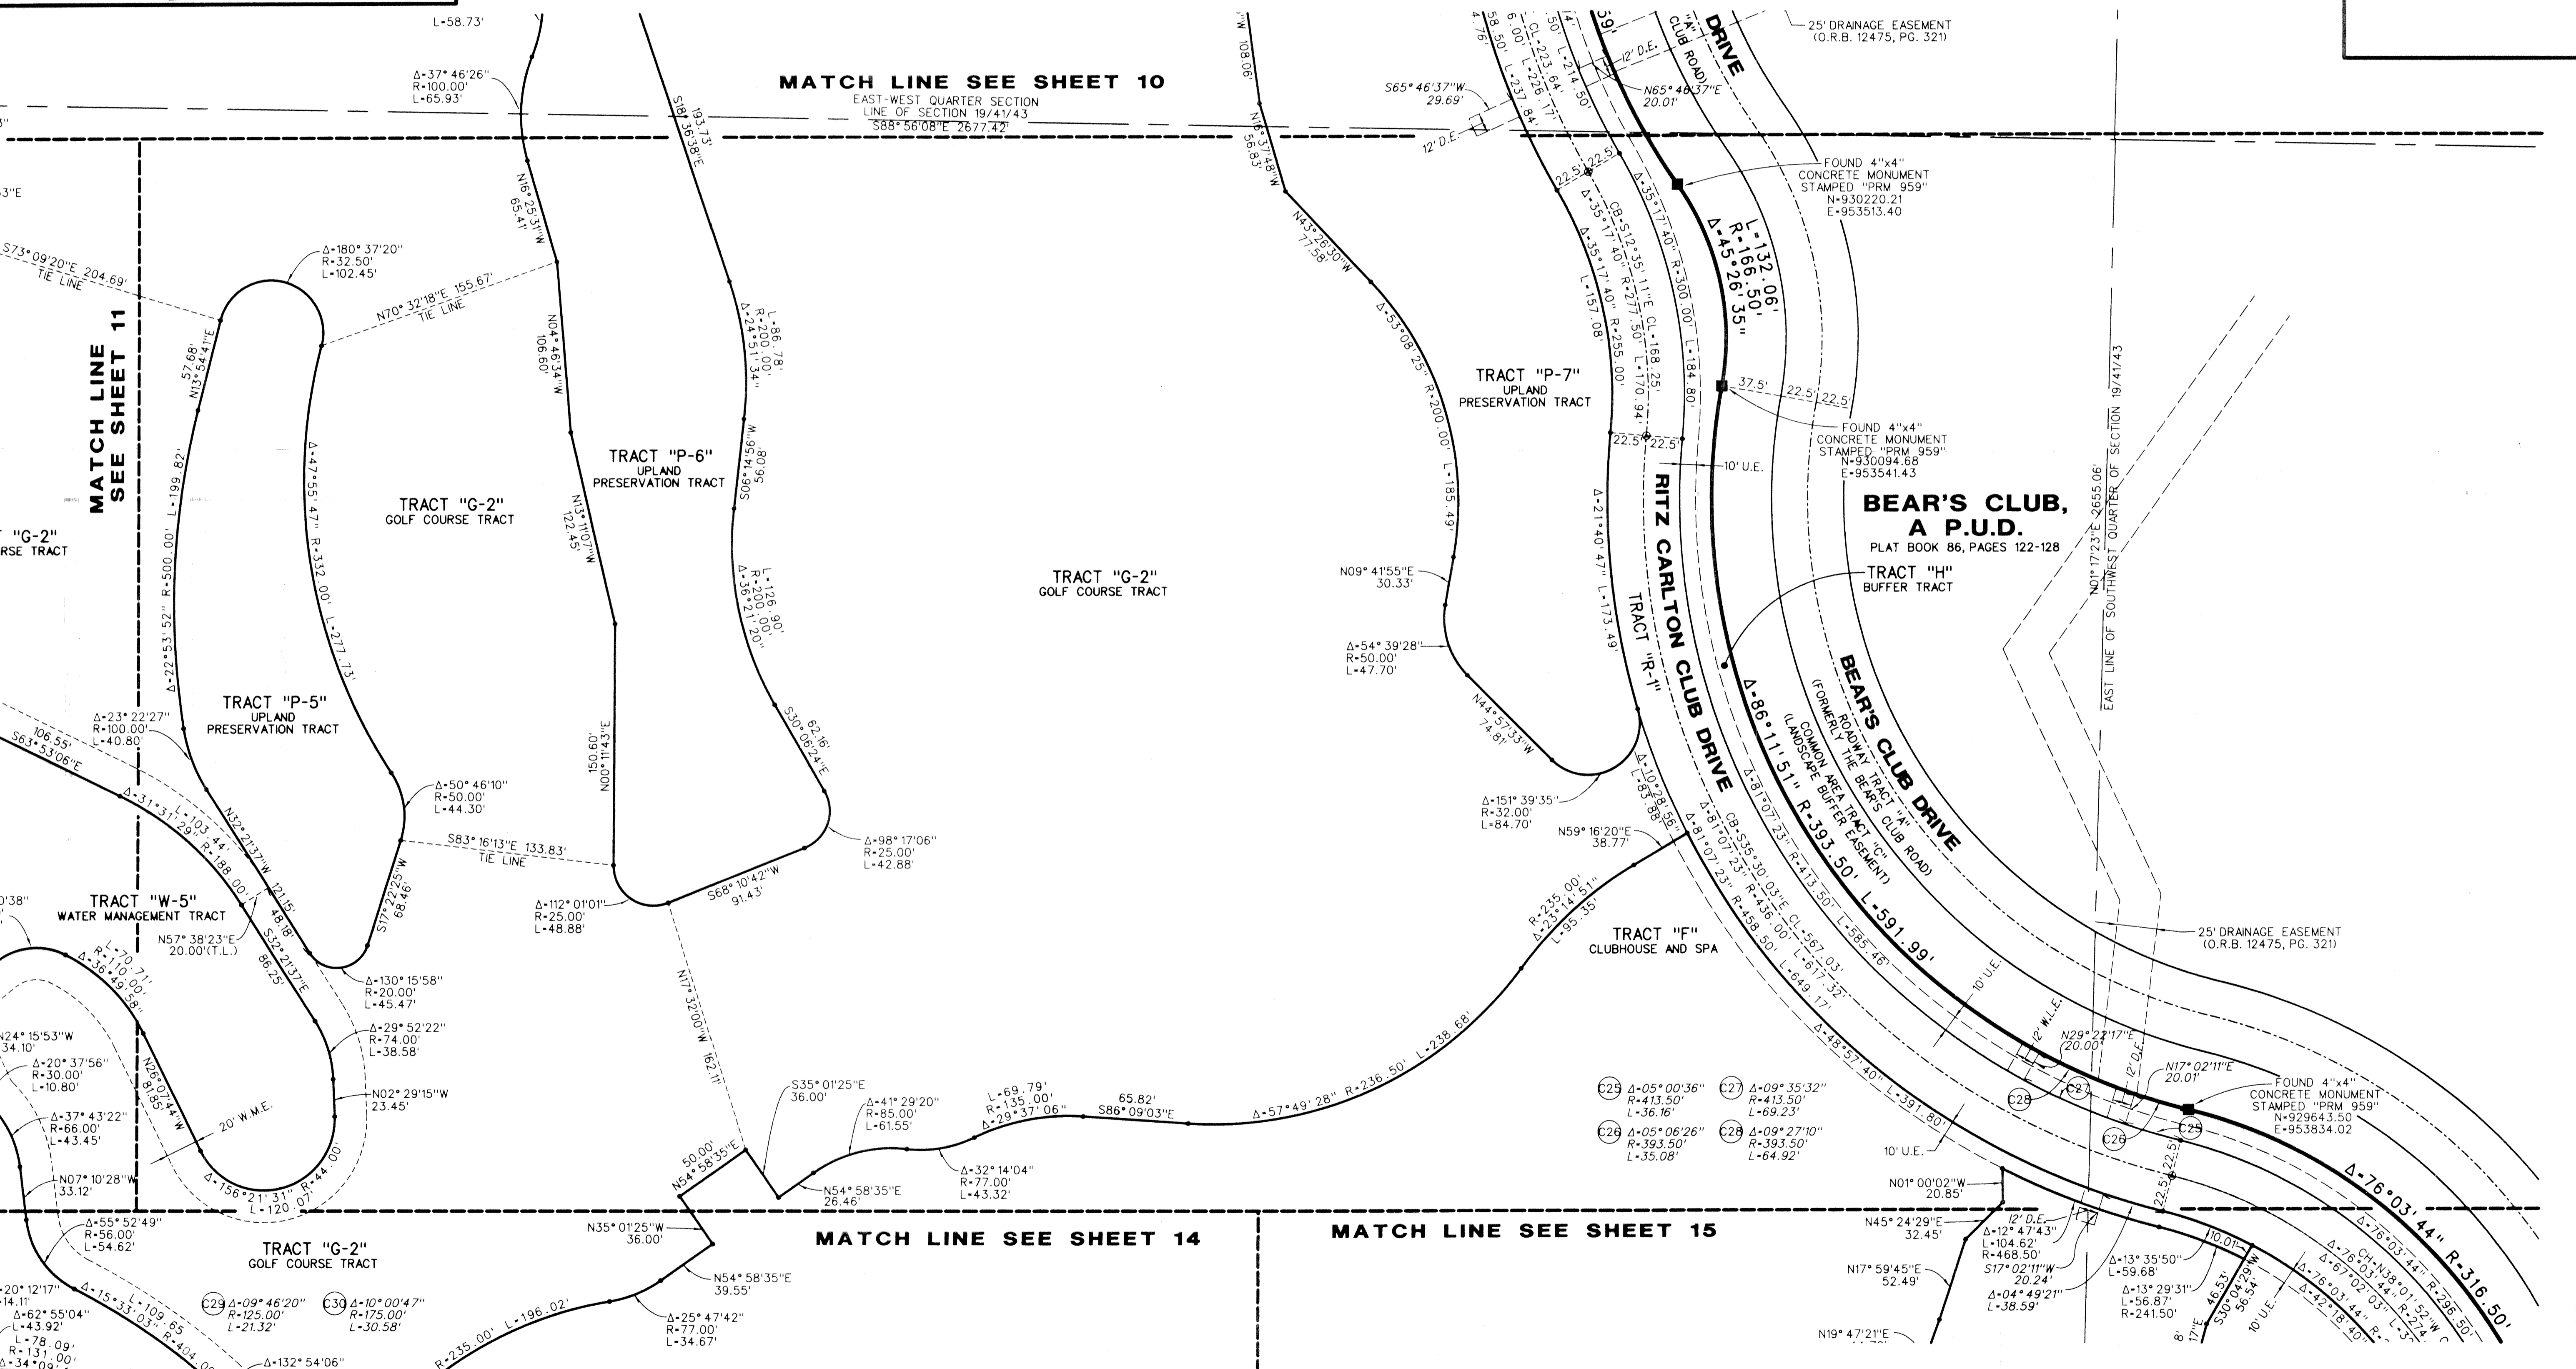

RITZ-CARLTON GOLF CLUB & SPA, JUPITER, A P.U.D.

SITUATE IN SECTION 19, TOWNSHIP 41 SOUTH, RANGE 43 EAST,
TOWN OF JUPITER, PALM BEACH COUNTY, FLORIDA
DECEMBER, 2001
SHEET 12 OF 22

LIDBERG LAND SURVEYING, INC.

675 West Indiantown Road, Suite 200,
Jupiter, Florida 33458 TEL. 561-746-8454

| | | | |
|---|----------------|---------------|----------------|
| CAD: K:\UST\194143\RITZ\1690306\SHEET12.DGN | | | |
| REF: K:\UST\194143\RITZ\1690306\1690306.DGN | | | |
| FLD. | FB. | PG. | JOB 00-169-306 |
| OFF. R.W. | | | DATE 04/28/01 |
| CKD: D.C.L. | SHEET 12 OF 22 | DWG. D00-169P | |