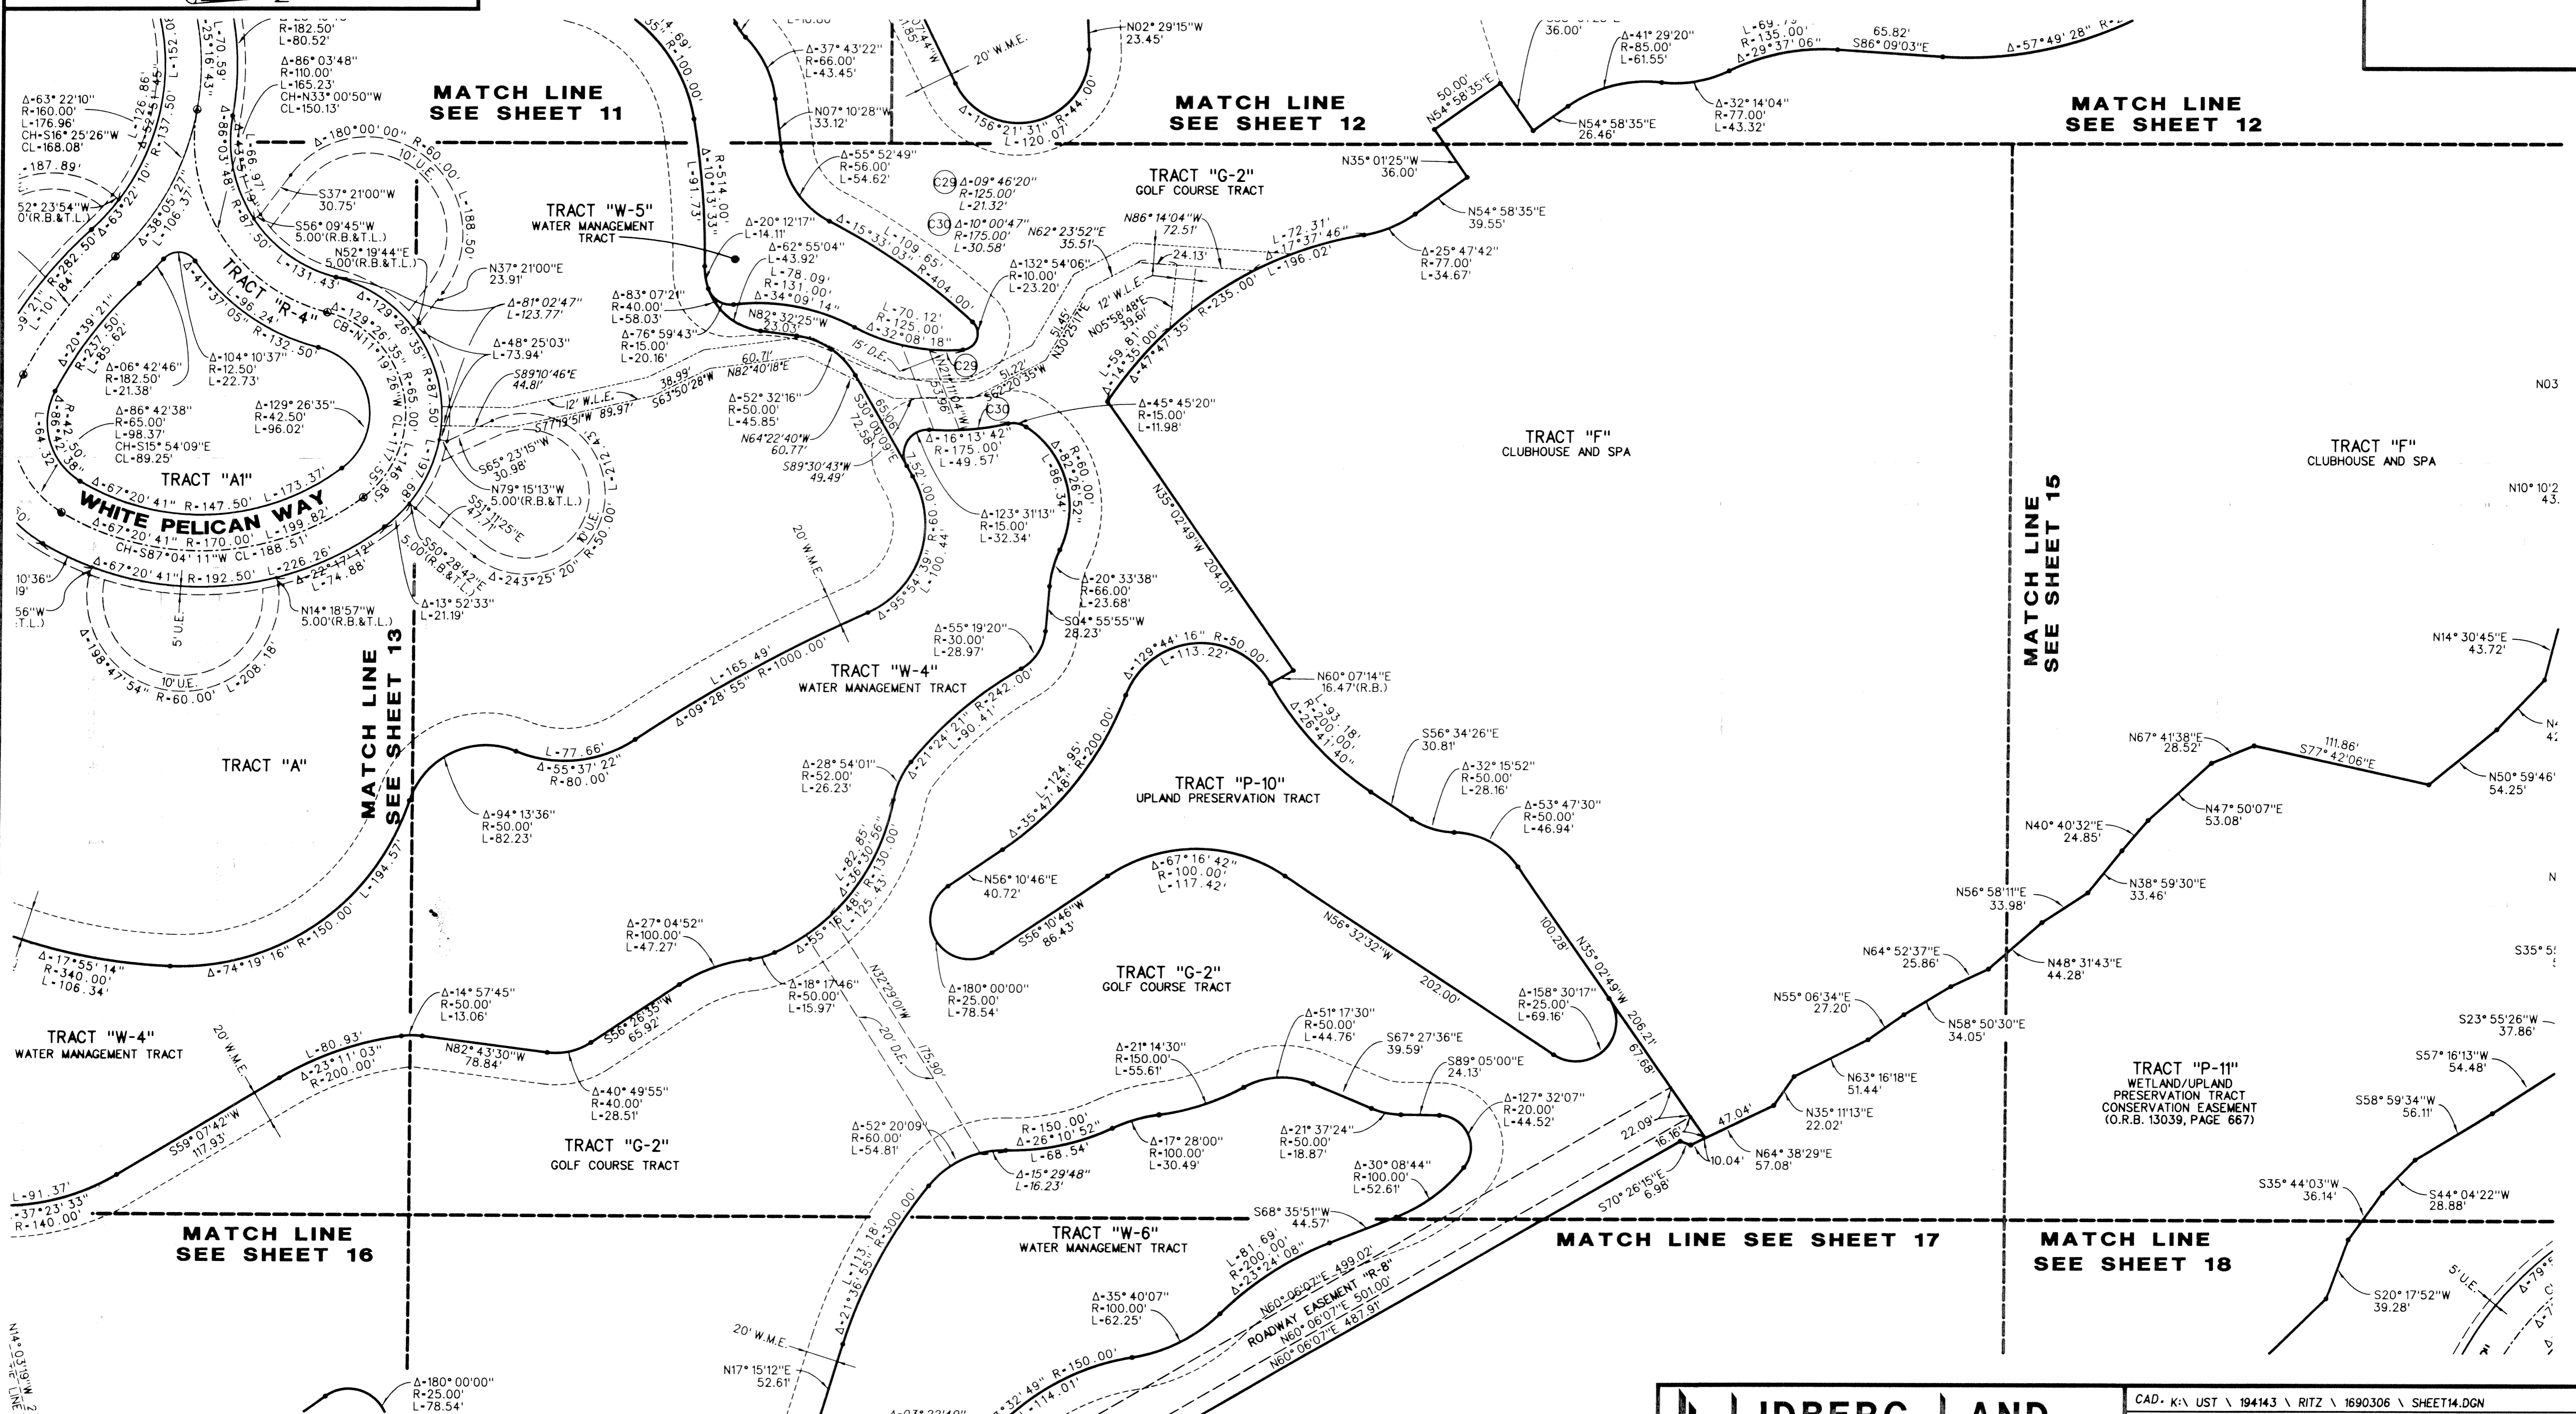

RITZ-CARLTON GOLF CLUB & SPA, JUPITER, A P.U.D.

SITUATE IN SECTION 19, TOWNSHIP 41 SOUTH, RANGE 43 EAST,
TOWN OF JUPITER, PALM BEACH COUNTY, FLORIDA
DECEMBER, 2001
SHEET 14 OF 22

LIDBERG LAND SURVEYING, INC.
 675 West Indiantown Road, Suite 200,
 Jupiter, Florida 33458 TEL. 561-746-8454
 LB4431

CAD: K:\UST\194143\RITZ\1690306\SHEET14.DGN			
REF: K:\UST\194143\RITZ\1690306\1690306.DGN			
FLD. -	FB. PG. -	JOB 00-169-306	
OFF. R.W. -	-	DATE 04/28/01	
CKD. D.C.L. -	SHEET 14 OF 22	DWG. D00-169P	