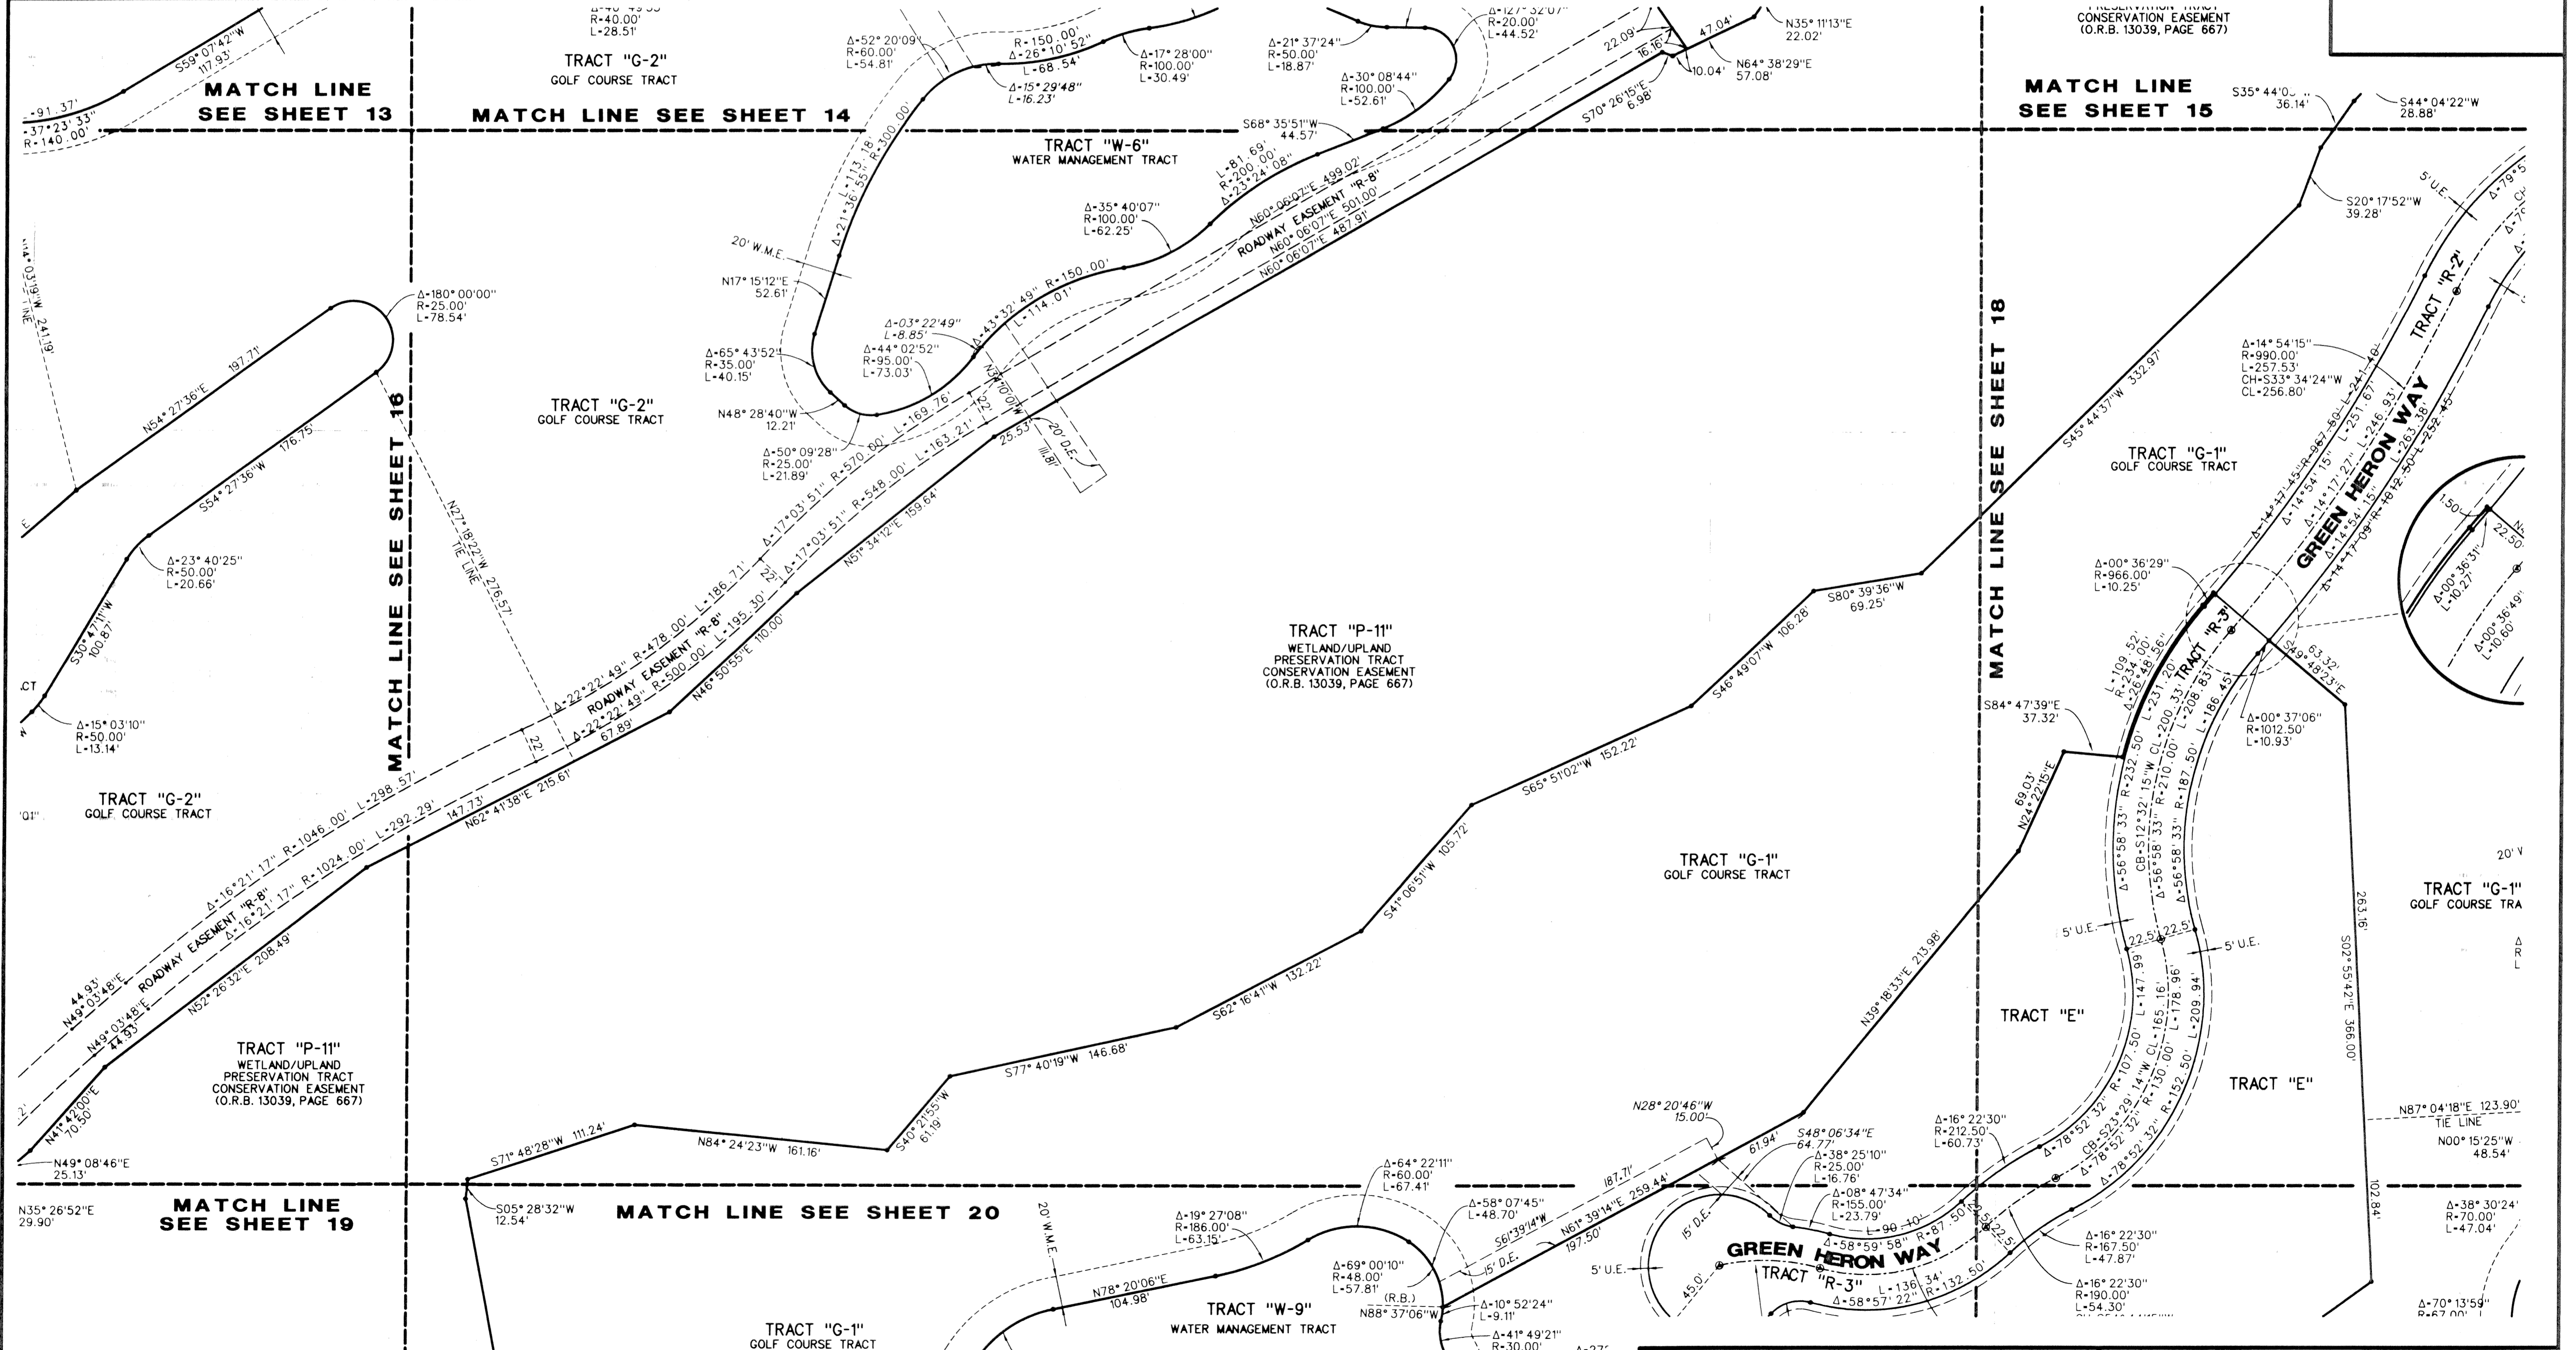

RITZ-CARLTON GOLF CLUB & SPA, JUPITER, A P.U.D.

SITUATE IN SECTION 19, TOWNSHIP 41 SOUTH, RANGE 43 EAST, TOWN OF JUPITER, PALM BEACH COUNTY, FLORIDA
DECEMBER, 2001
SHEET 17 OF 22

LIDBERG LAND SURVEYING, INC.
675 West Indiantown Road, Suite 200, Jupiter, Florida 33458 TEL: 561-746-8454

CAD: K:\UST\194143\RITZ\1690306\SHEET17.DGN			
REF: K:\UST\194143\RITZ\1690306\1690306.DGN			
FLD: -	FB: -	PG: -	JOB: 00-169-306
OFF: R.W.	-	-	DATE: 04/28/01
CKD: D.C.L.	SHEET: 17	OF: 22	DWG: 00-169P