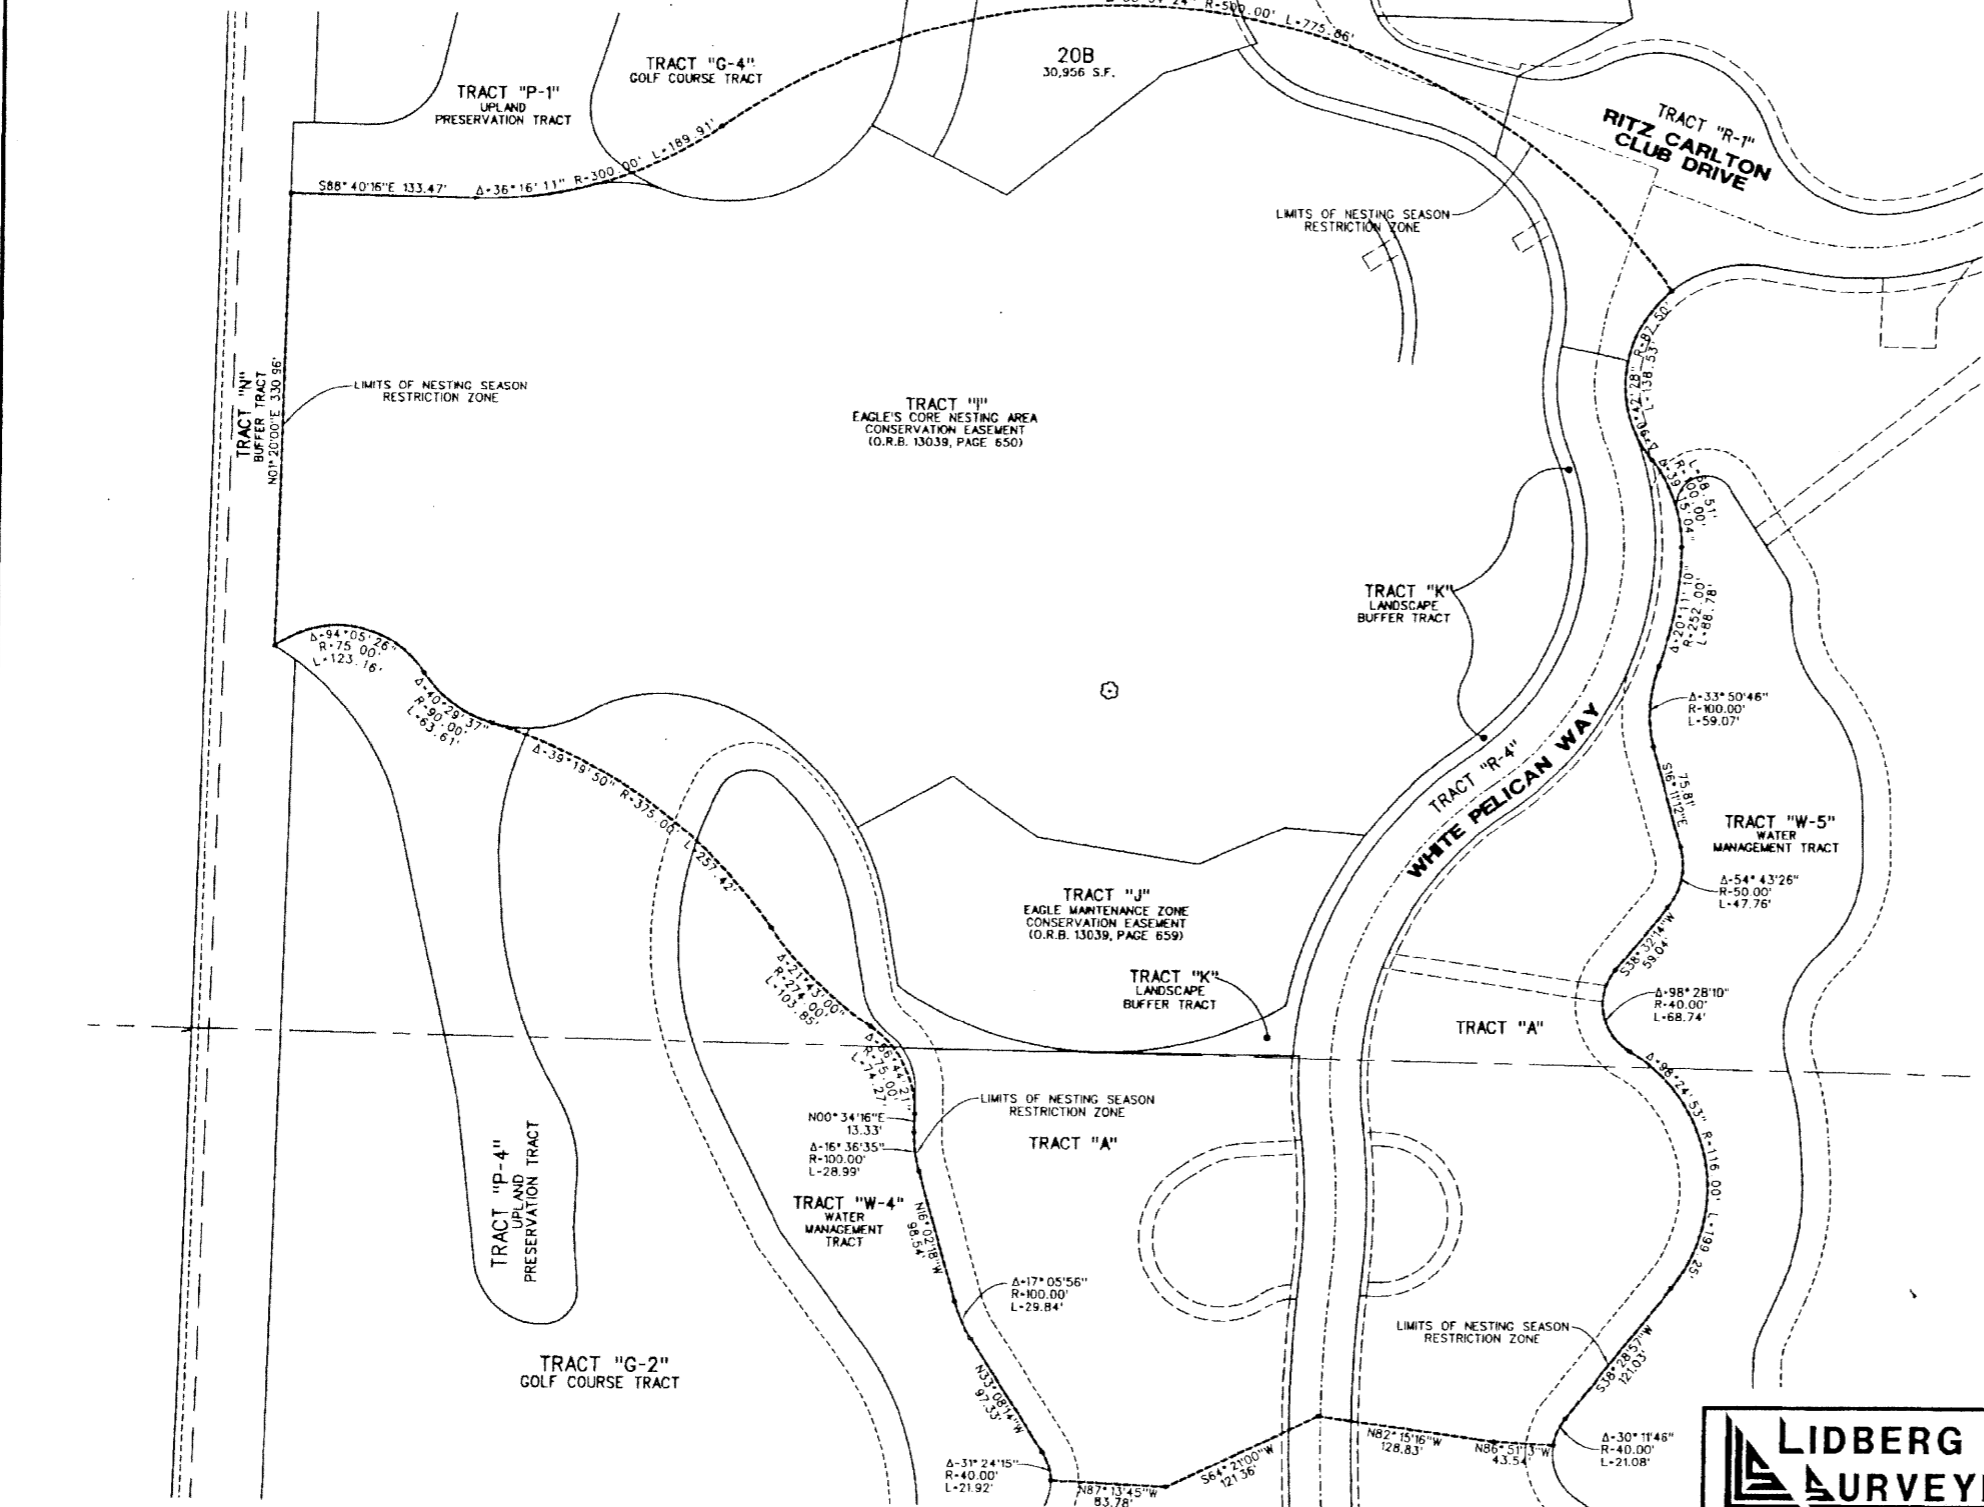

# RITZ-CARLTON GOLF CLUB & SPA, JUPITER, A P.U.D.

SITUATE IN SECTION 19, TOWNSHIP 41 SOUTH, RANGE 43 EAST,  
TOWN OF JUPITER, PALM BEACH COUNTY, FLORIDA  
DECEMBER, 2001  
SHEET 22 OF 22

<b>LIDBERG LAND SURVEYING, INC.</b>		CAD- K:\UST \ 194143 \ RITZ \ 1690306 \ SHEET22.DGN	
REF- K:\UST \ 194143 \ RITZ \ 1690306 \ 1690306.DGN		FLD. -	PG. -
OFF. R.W.		JQB	00-169-306
CKD- D.C.L.	SHEET 22 OF 22	DATE	04/28/01
		DWG.	000-169P