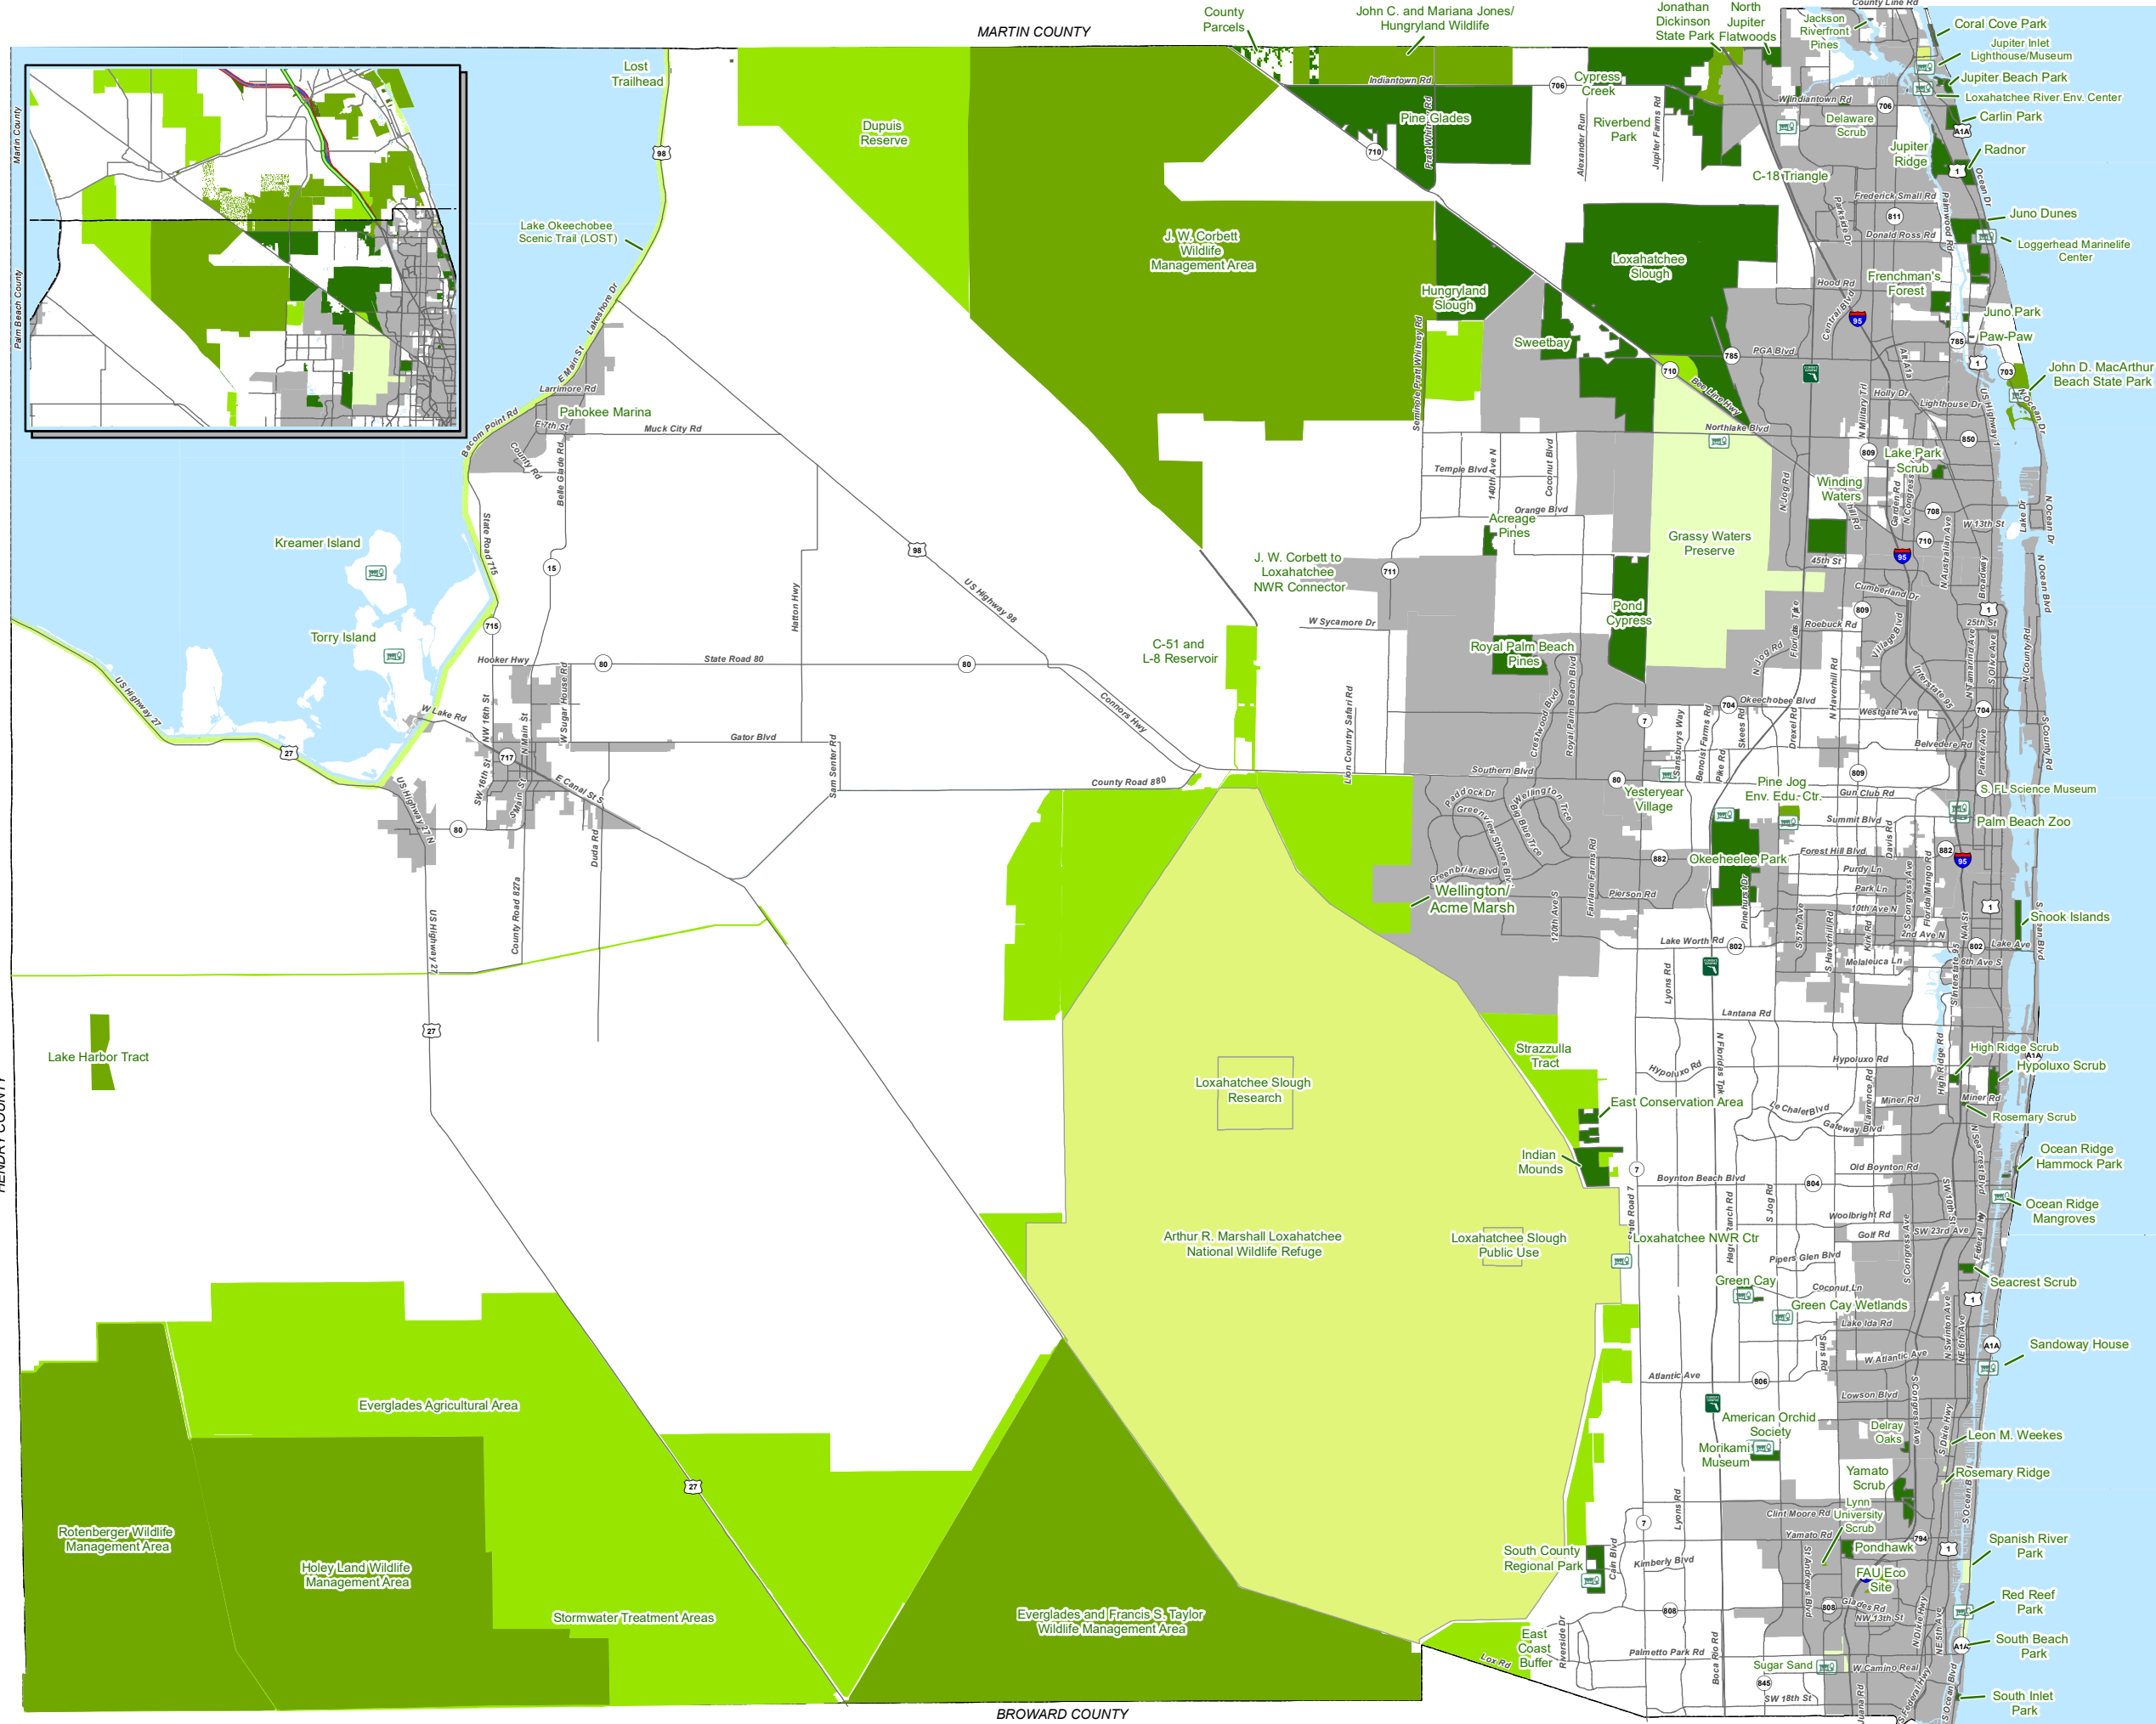

SOURCES:  
 PBC Planning Division,  
 PBC Environmental Resources Management (ERM),  
 South Florida Water Management District (SFWMD)  
 Florida Department of Environmental Protection (FDEP)  
 Last Amended in Round 20-A2 by Ord. 2020-010

PALM BEACH COUNTY  
 COMPREHENSIVE PLAN  
 MAP SERIES

1 0 1 2 3 Miles

Effective Date: 8/16/20  
 Filename: N:\Map Series\MXDs\Adopted  
 Contact: PBC Planning Division

MARTIN COUNTY

BROWARD COUNTY

HENDRY COUNTY