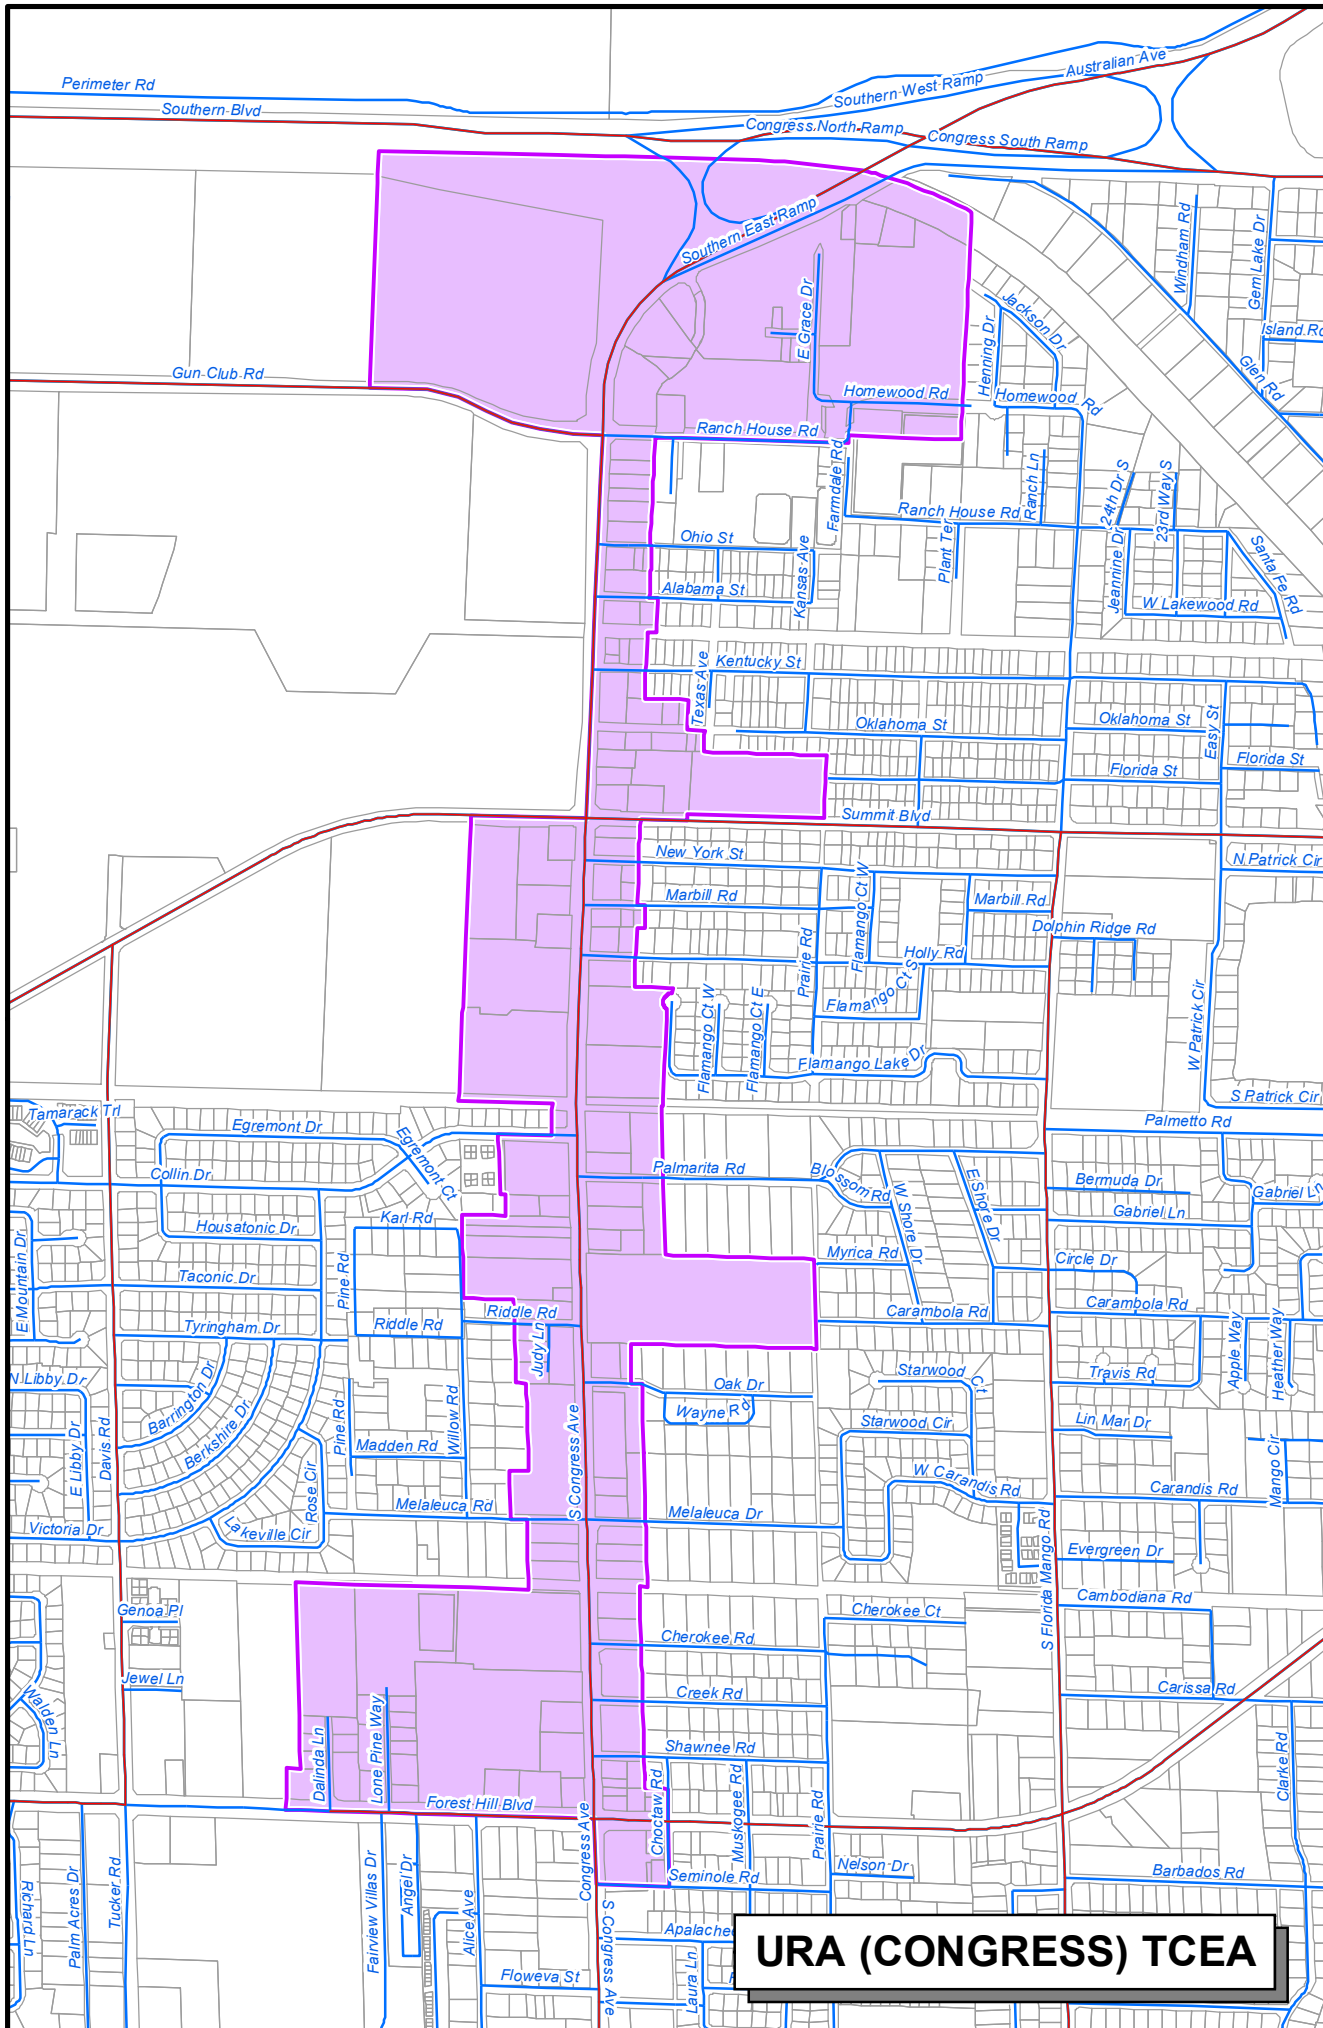

URA (MILITARY) TCEA

URA (CONGRESS) TCEA

**MAP TE 15.5
TRAFFIC CONCURRENCY
EXCEPTION AREAS (TCEA's)
DETAILS 4**

-  Traffic Concurrency Exception Areas (TCEA's) *
-  Interstate 95
-  Florida's Turnpike
-  Major Roads
-  Minor Roads

* For Further Details Upon These Features, Please Refer To The Transportation Element Of The Comprehensive Plan

SOURCES: PBC Planning Division
Last Amended In Round 09-2 by Ord. 2009-046

**PALM BEACH COUNTY
COMPREHENSIVE PLAN
MAP SERIES**