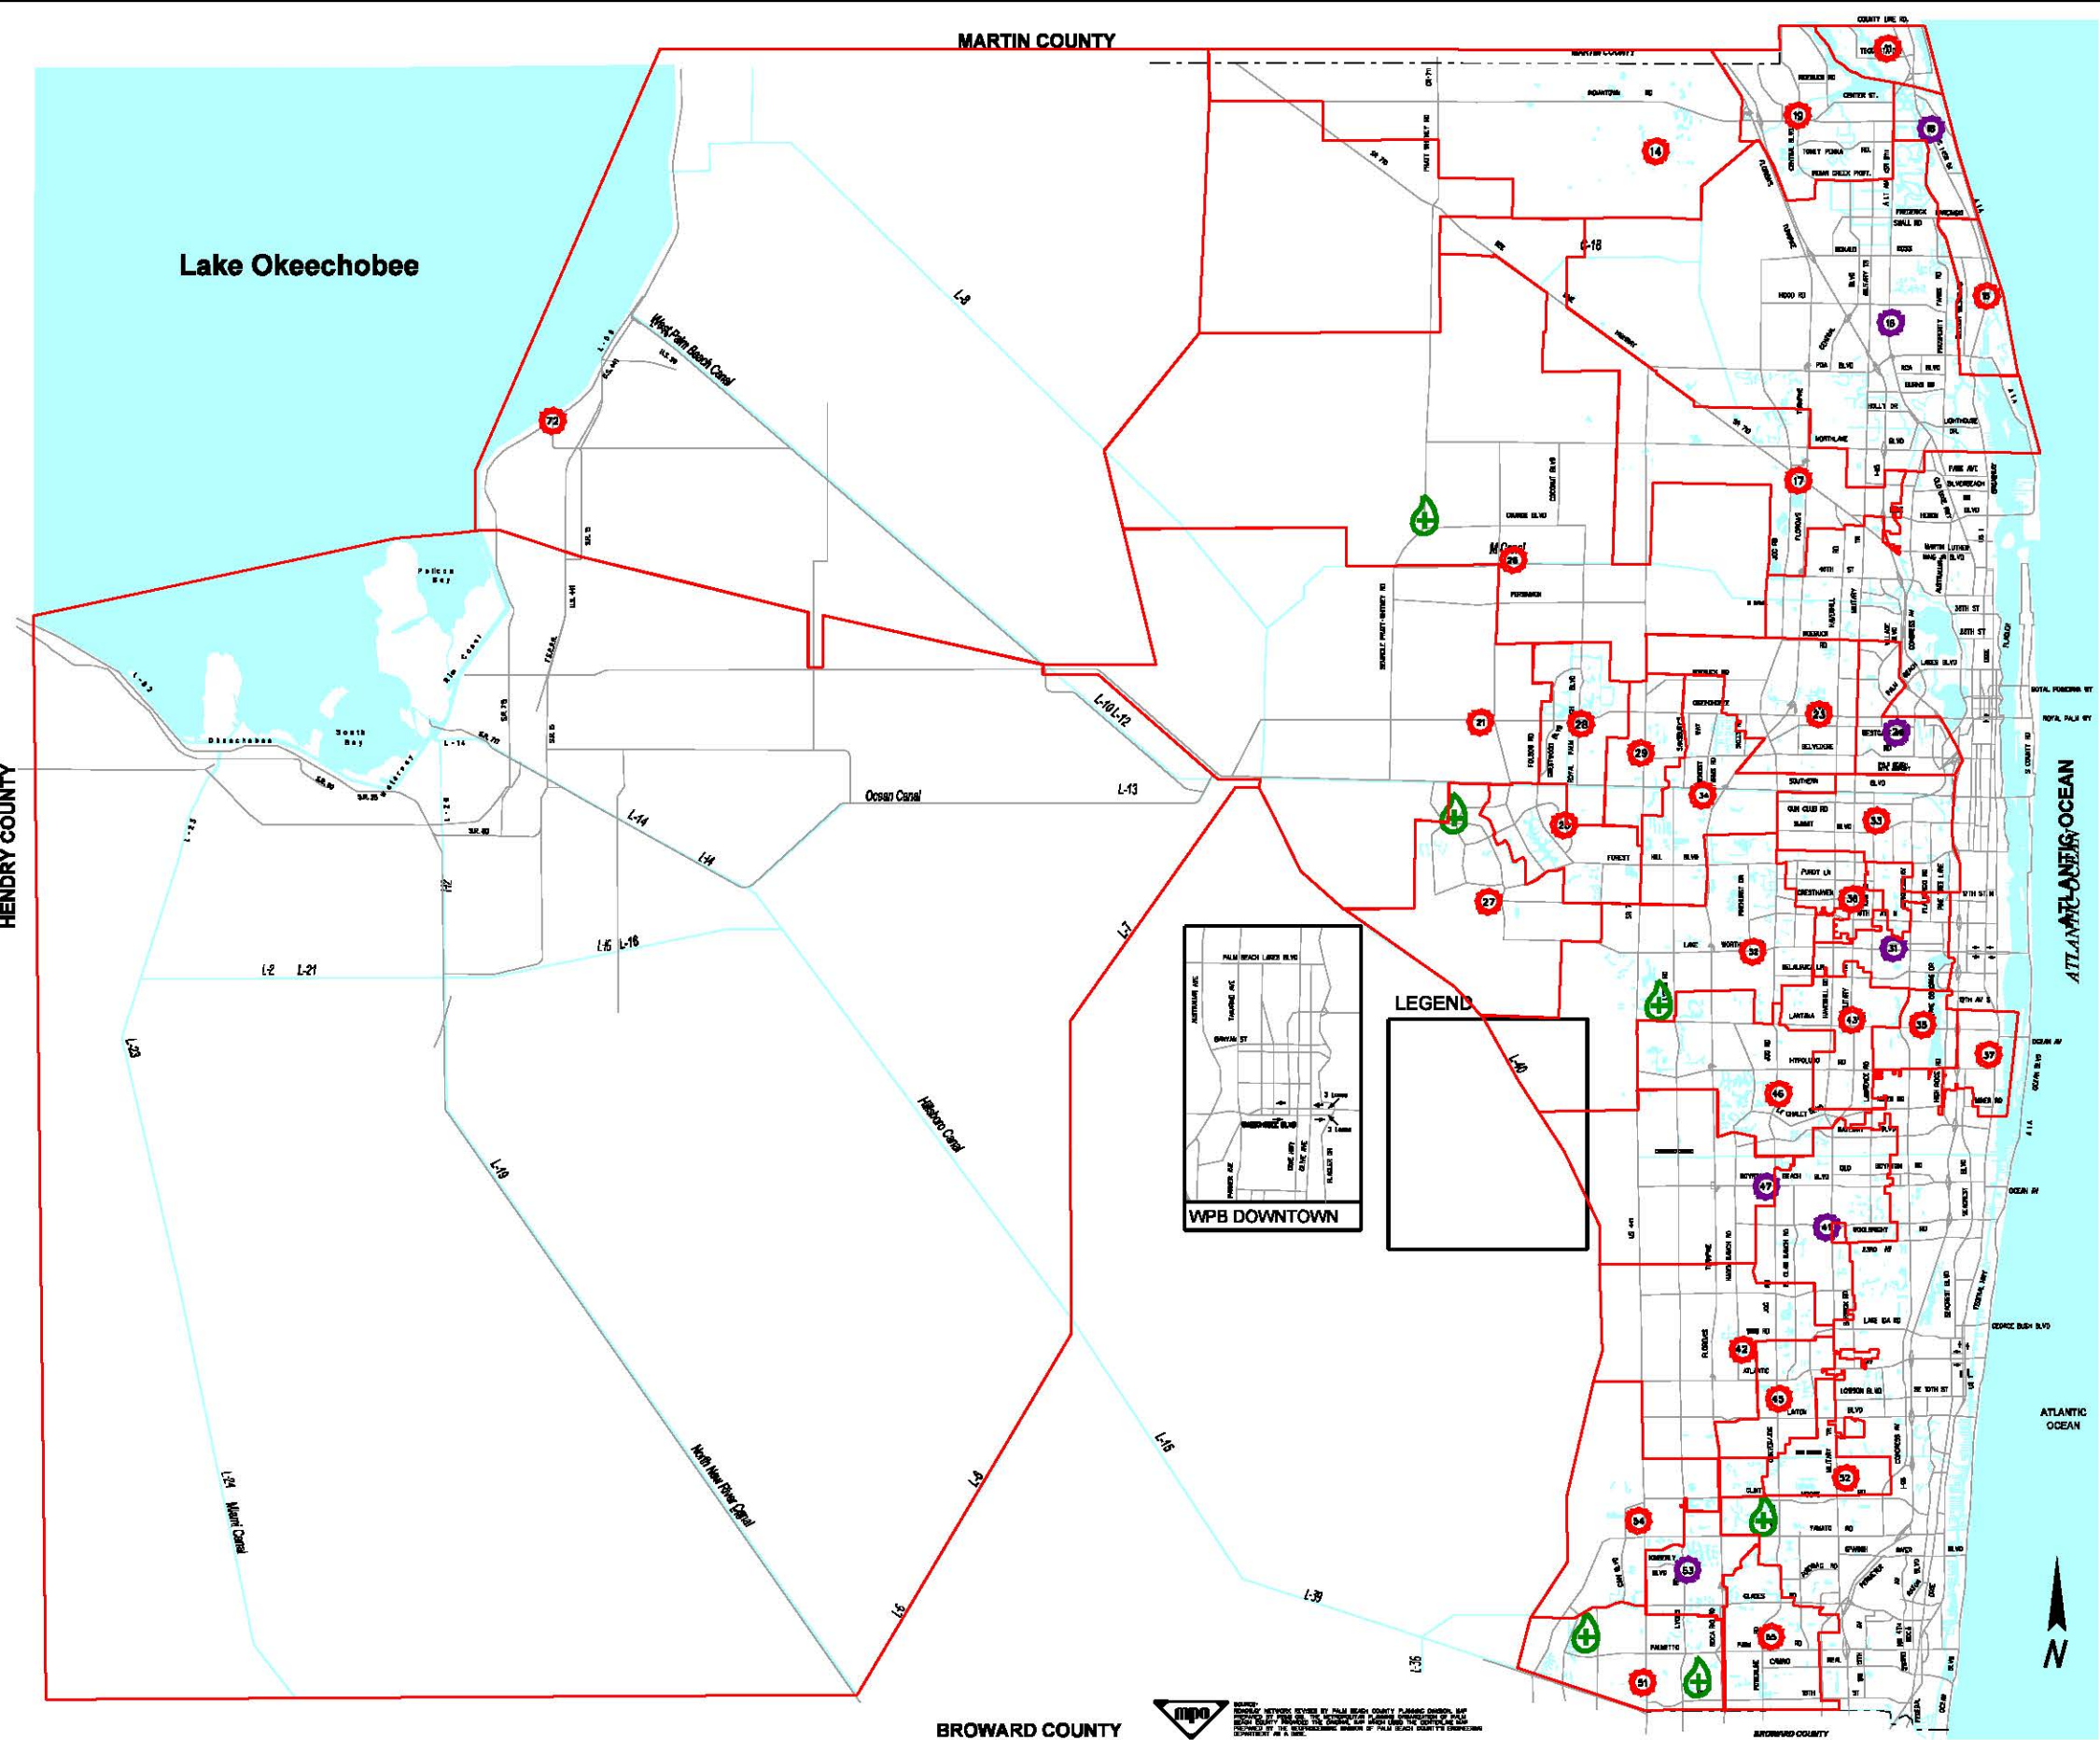

2006 PALM BEACH COUNTY EXISTING AND FUTURE FIRE RESCUE STATIONS

- Palm Beach County Fire Stations
- Fire Stations to be Rebuilt
- Future Fire Stations
- Fire Station Boundaries

NOTE: Future Fire Station locations identify general areas for new fire stations.
Source: Palm Beach County Fire Rescue Department

PALM BEACH COUNTY COMPREHENSIVE PLAN MAP SERIES

MARTIN COUNTY

HENDRY COUNTY

BROWARD COUNTY