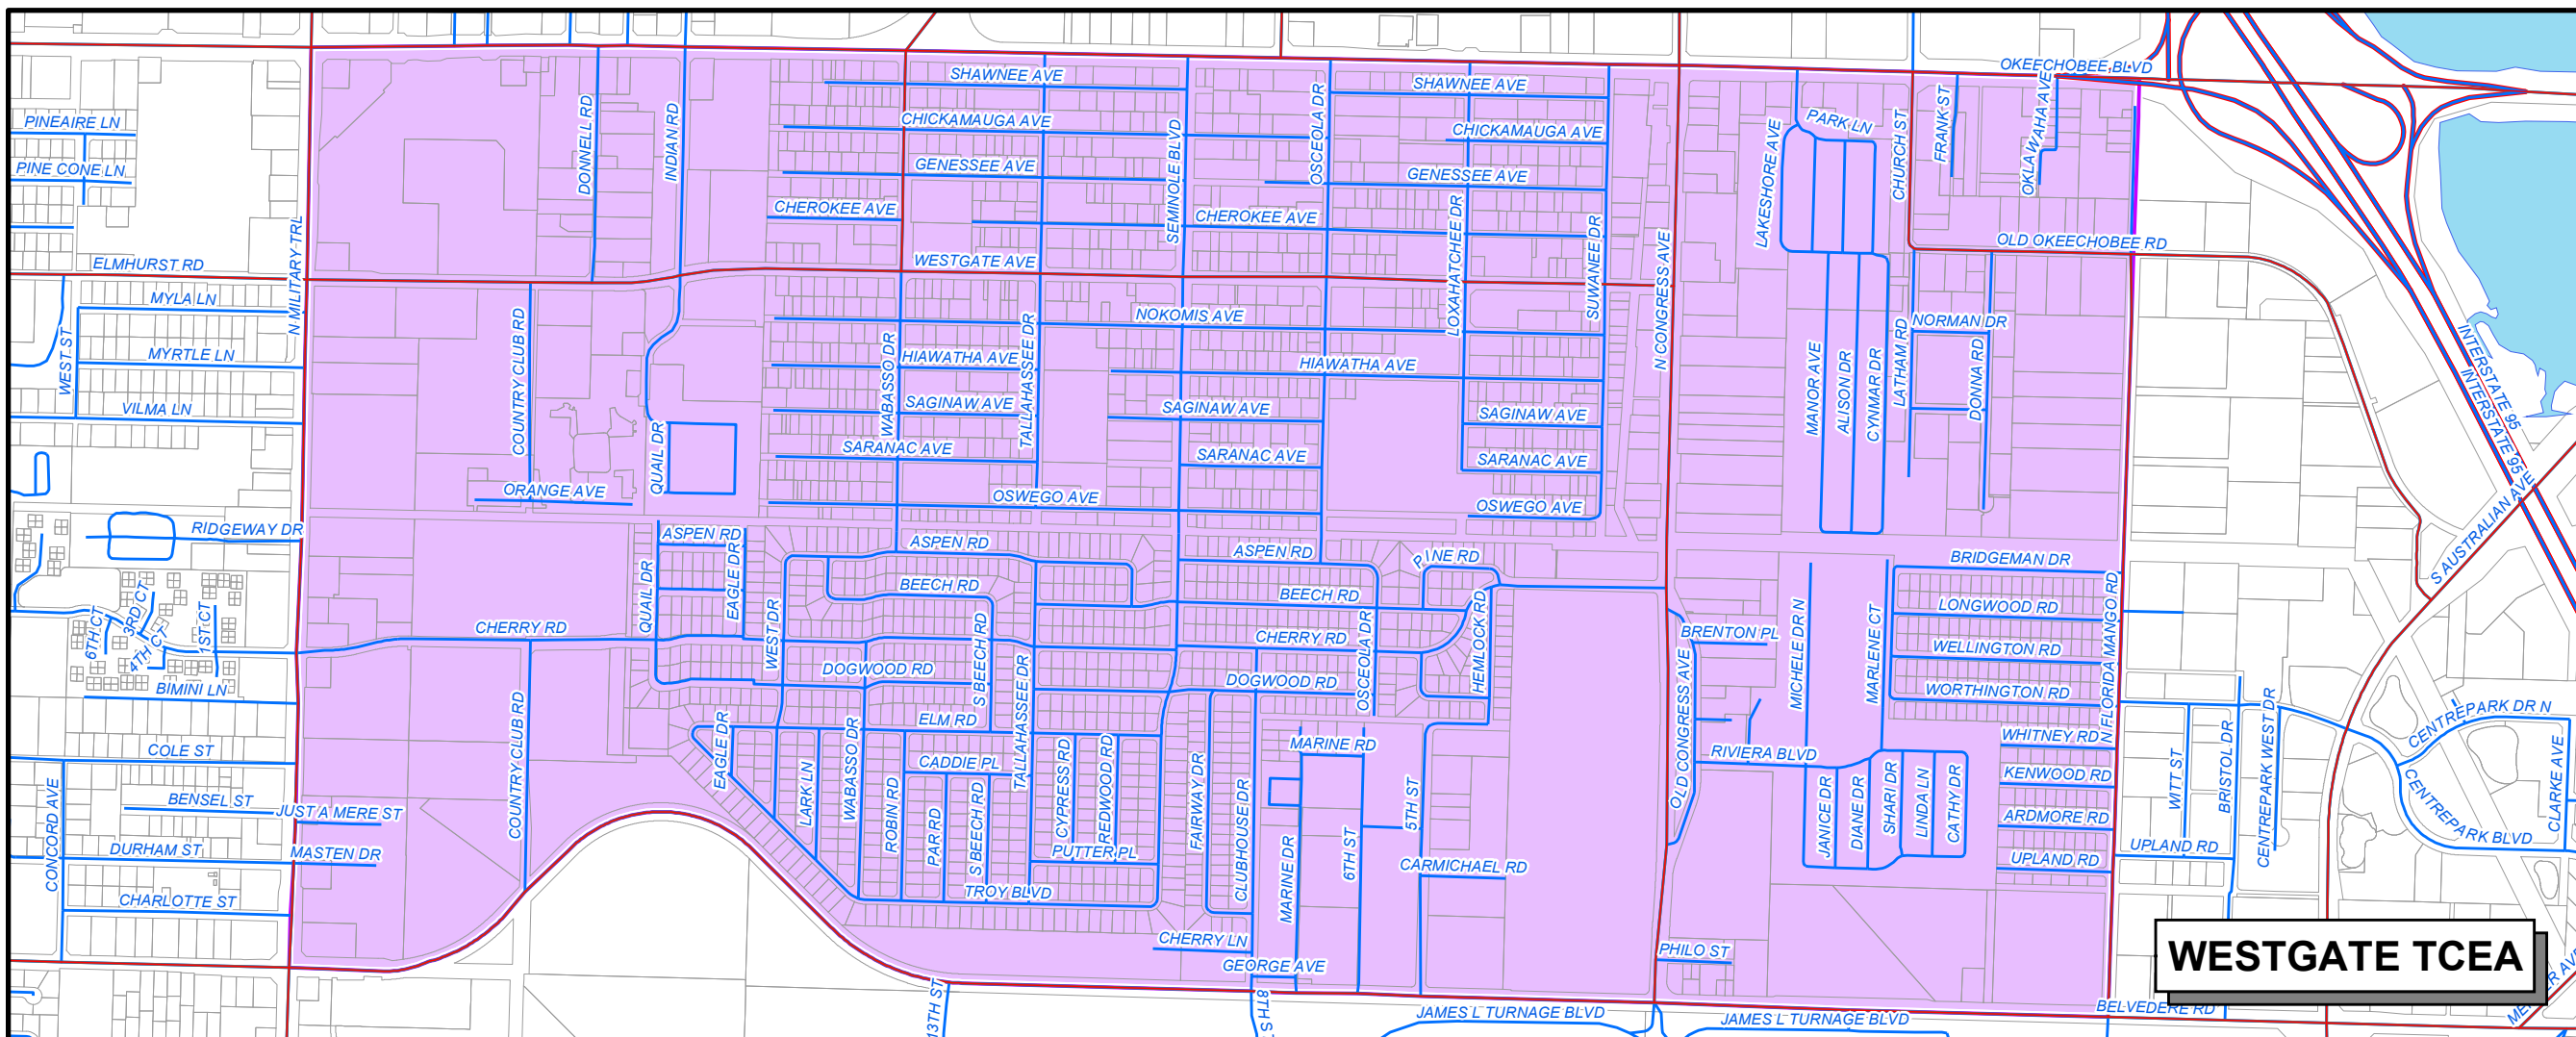

MAP TE 15.4
TRAFFIC CONCURRENCY
EXCEPTION AREAS (TCEA's)
DETAILS 3

-  Traffic Concurrency Exception Areas (TCEA's) *
-  Interstate 95
-  Florida's Turnpike
-  Major Roads
-  Minor Roads

* For Further Details Upon These Features, Please Refer To The Transportation Element Of The Comprehensive Plan
 SOURCES: PBC Planning Division
 Last Amended In Round 05-1 by Ord. 2005-023

PALM BEACH COUNTY
COMPREHENSIVE PLAN
MAP SERIES

Effective Date: 11/01/05
 Filename: N:\Map Series\WXDs\Adopted
 Contact: PBC Planning Dept.