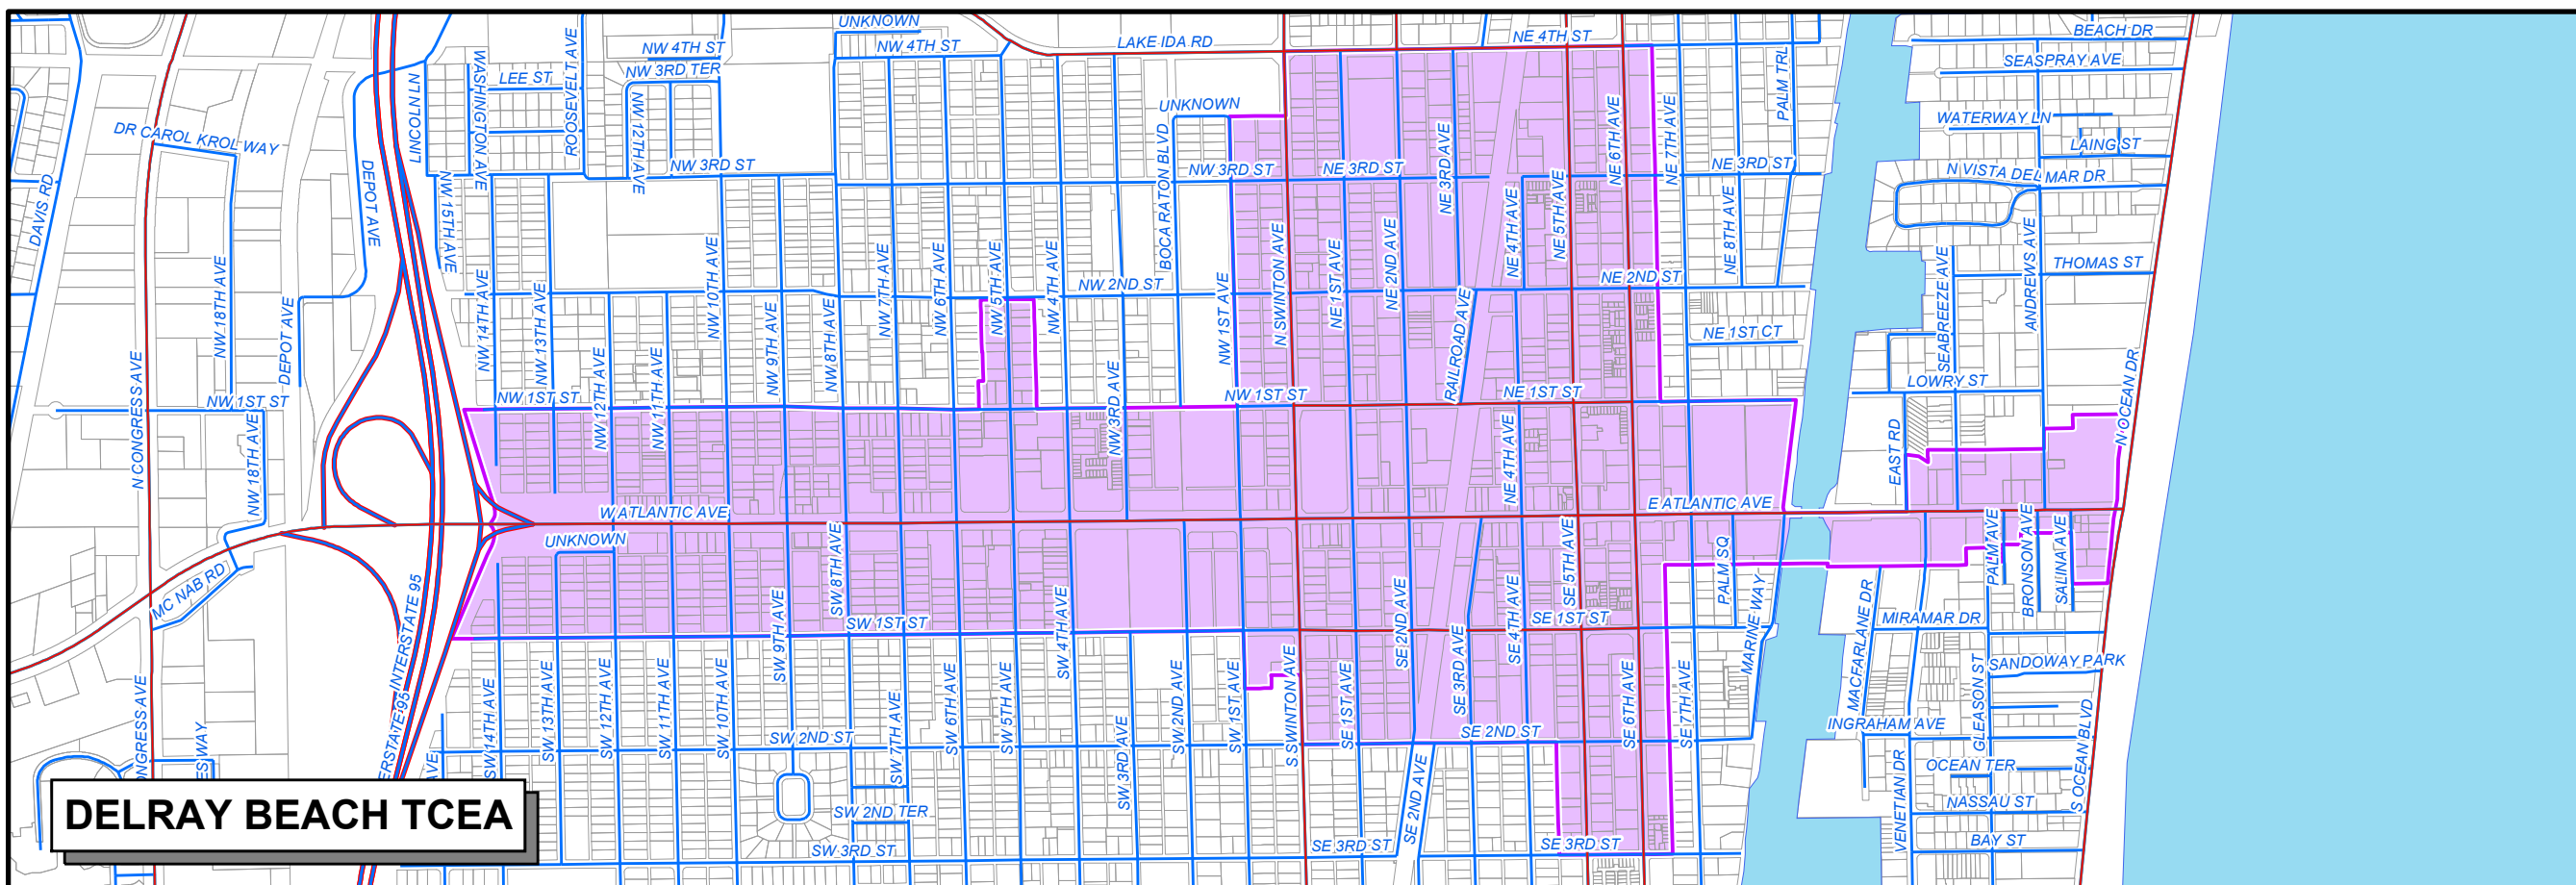

MAP TE 15.4
TRAFFIC CONCURRENCY
EXCEPTION AREAS (TCEA's)
DETAILS 3

-  Traffic Concurrency Exception Areas (TCEA's) *
-  Interstate 95
-  Florida's Turnpike
-  Major Roads
-  Minor Roads

* For Further Details Upon These Features, Please Refer To The Transportation Element Of The Comprehensive Plan
 SOURCES: PBC Planning Division
 Last Amended In Round 05-1 by Ord. 2005-023

PALM BEACH COUNTY
COMPREHENSIVE PLAN
MAP SERIES

Effective Date: 11/01/05
 Filename: N:\Map Series\WXDs\Adopted
 Contact: PBC Planning Dept.