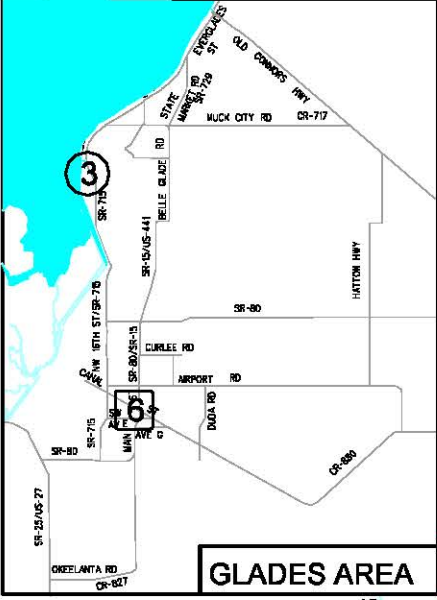

**Figure TE 7.1
Future 2020 Airport Locations**

**PALM BEACH COUNTY
COMPREHENSIVE PLAN**

Filename: u:\work\dgm\compnew\compplang.dgn